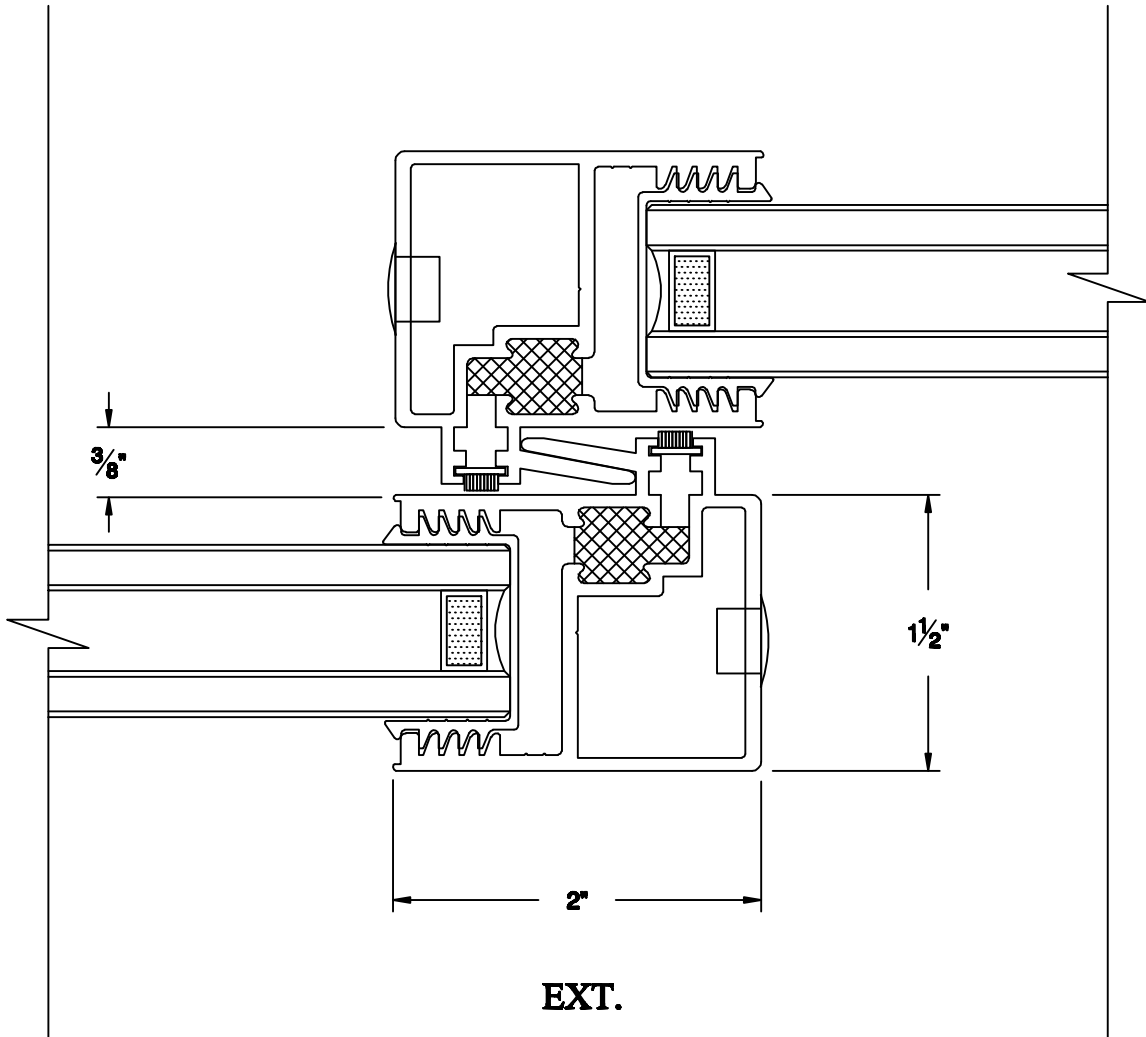

4 Standard Slide Lock Jamb

4500 series Standard Slide
DATE REVISED: 05-13-2013

3 Standard Slide Interlocks