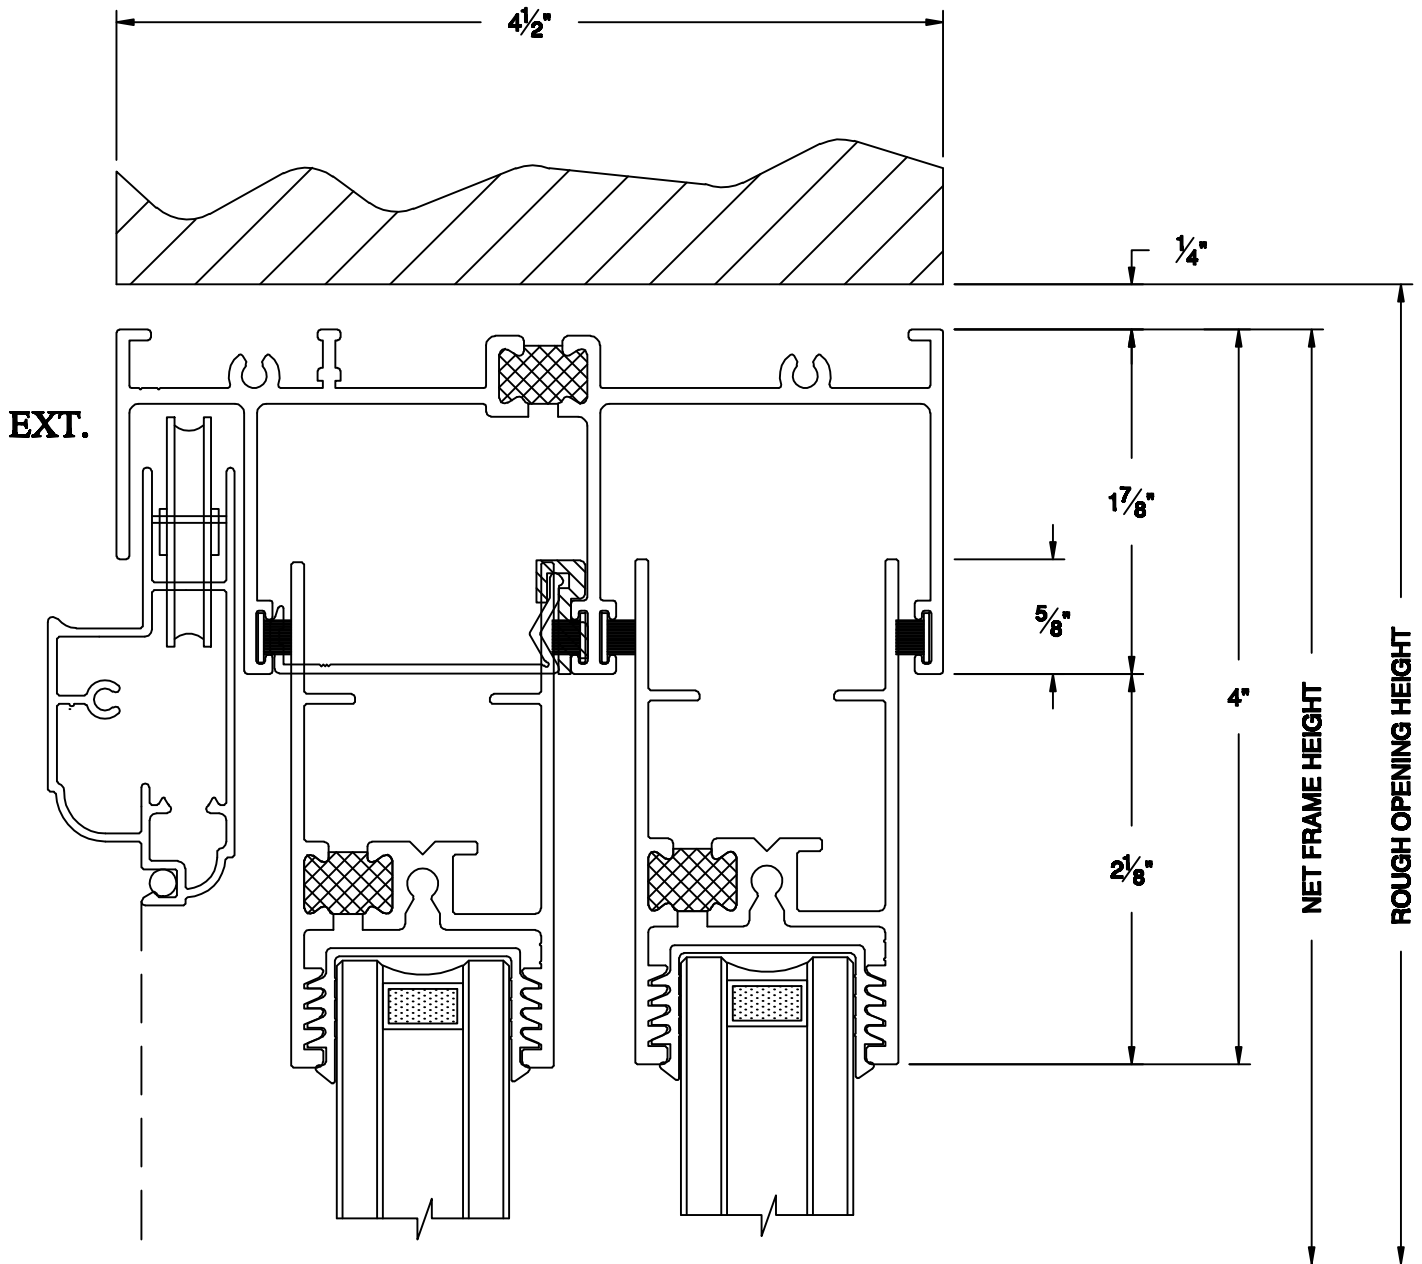

MONUMENTAL WINDOWS AND DOORS™

4500 series Standard Slide
DATE REVISED: 05-13-2013

1 Standard Slide Head

MONUMENTALTM WINDOWS AND DOORS

4500 series Standard Slide

DATE REVISED: 09-30-2014

2 Standard Slide Locking Jamb