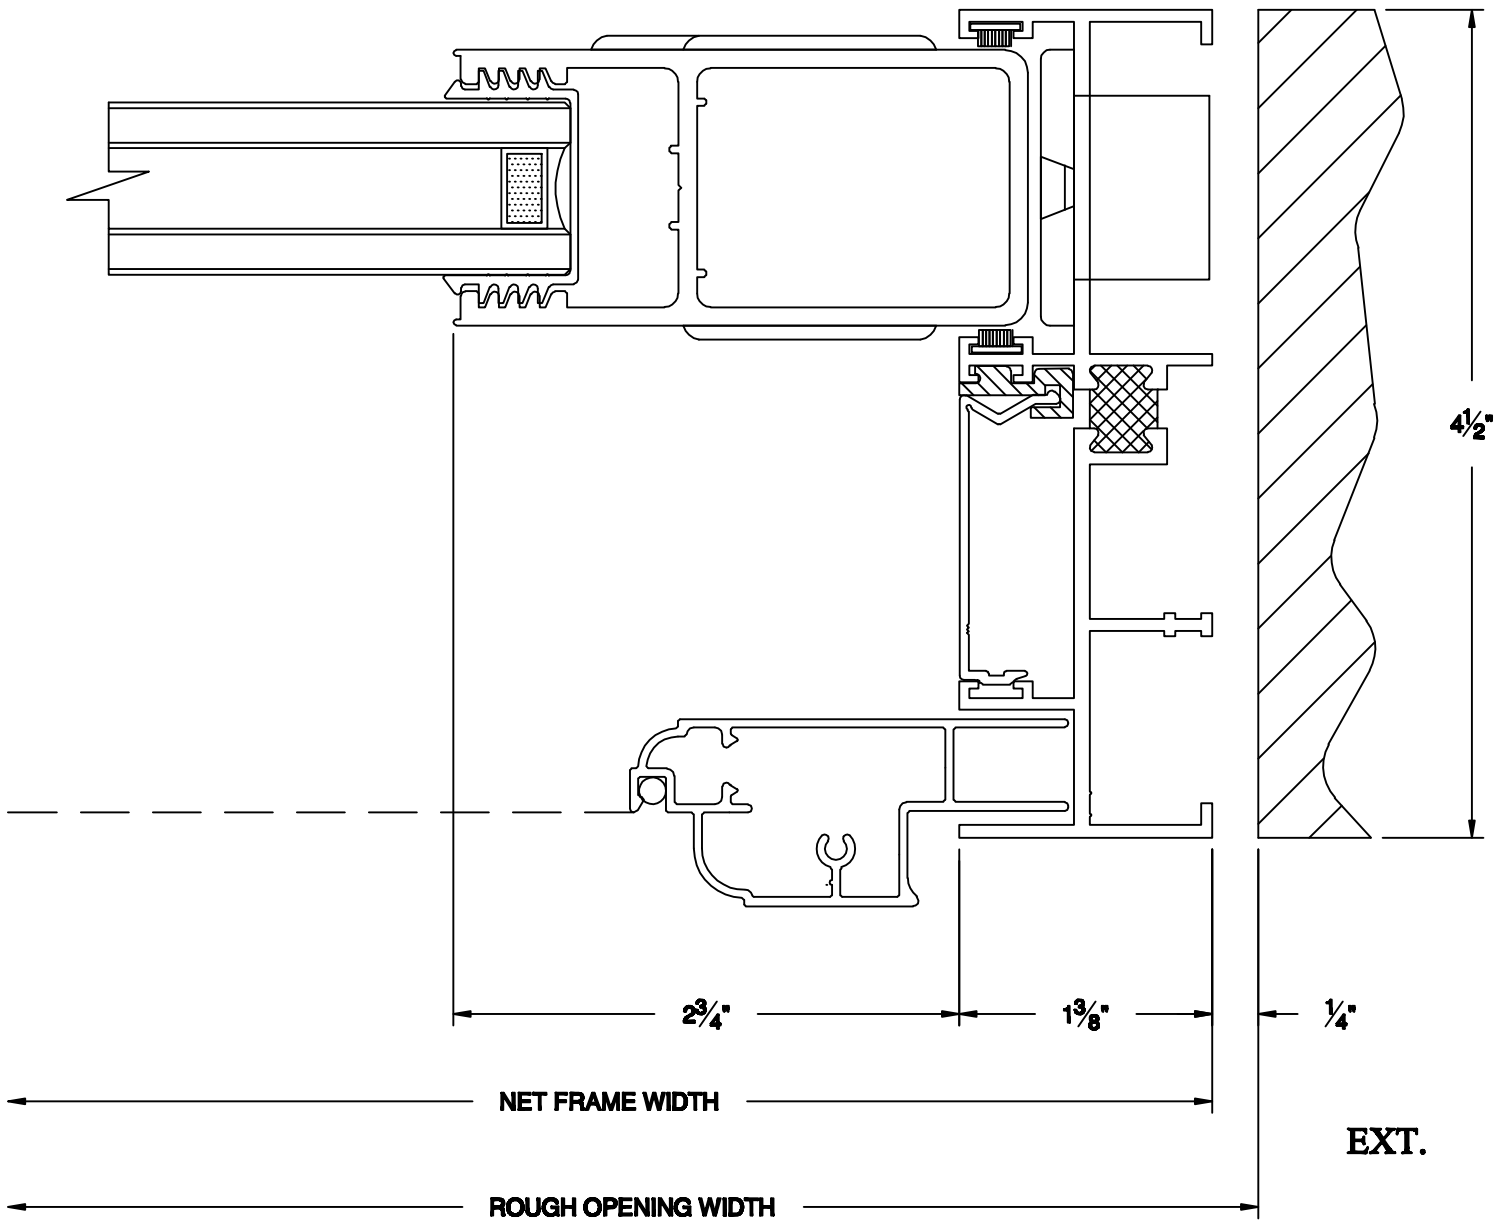

MONUMENTAL WINDOWS AND DOORS™

4500 series Standard Slide
DATE REVISED: 05-13-2013

4 Standard Slide Lock Jamb