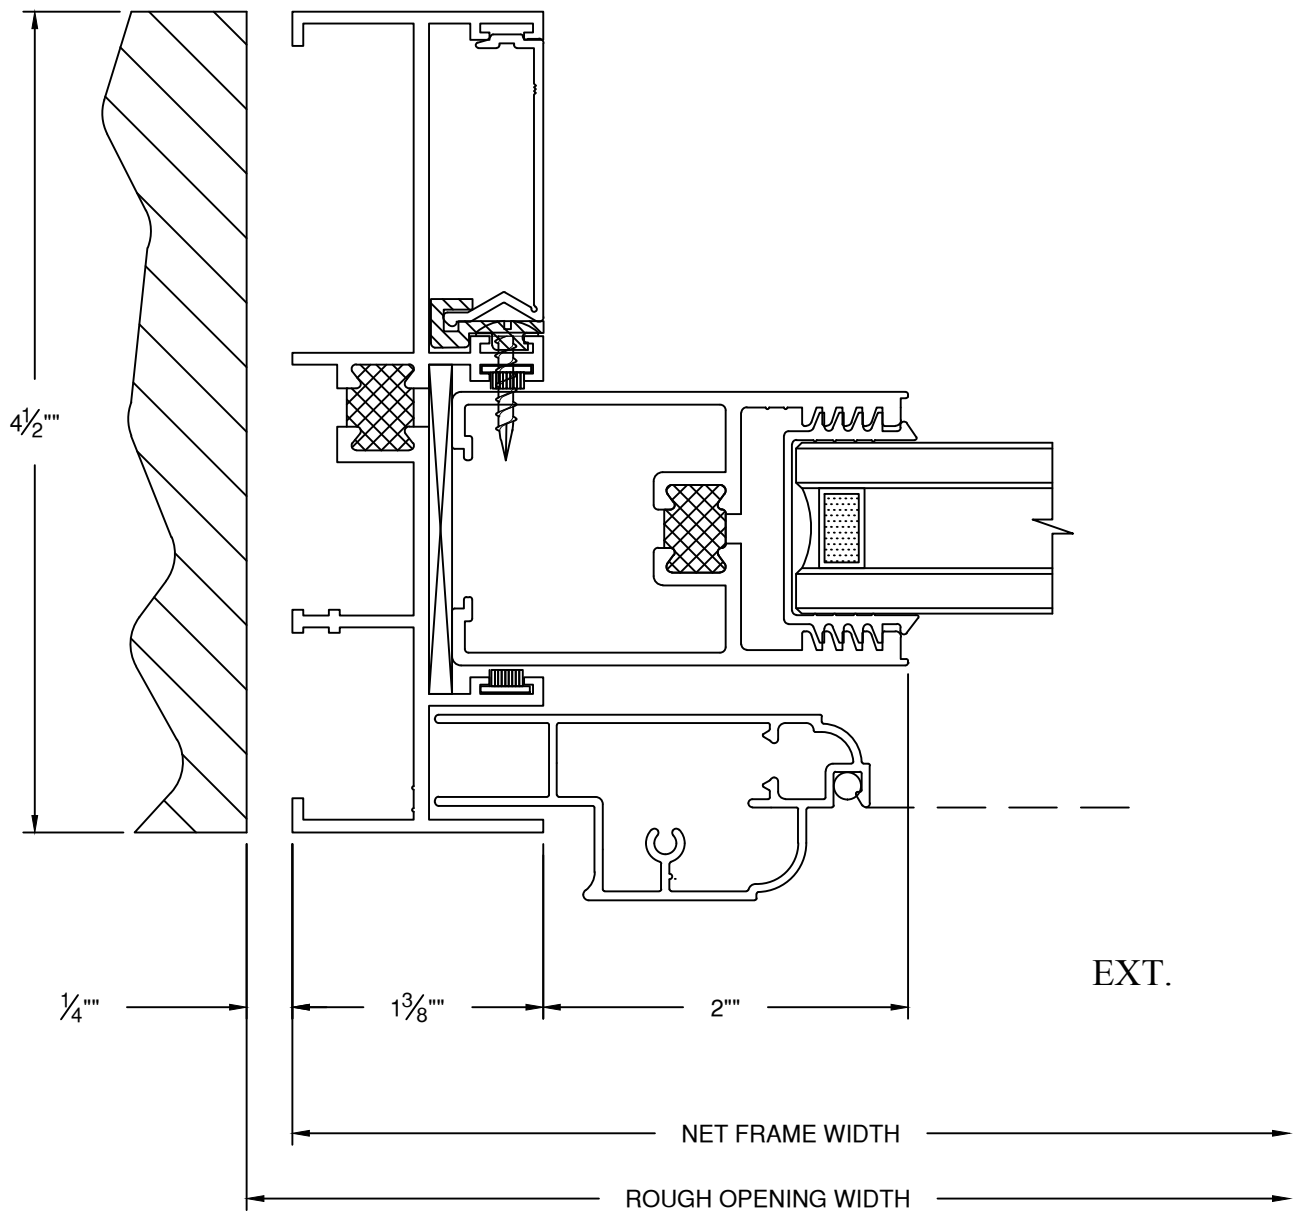

MONUMENTAL WINDOWS AND DOORS™

4500 series Standard Slide
DATE REVISED: 05-13-2013

1 Standard Slide Head

MONUMENTALTM WINDOWS AND DOORS

4500 series Standard Slide

DATE REVISED: 09-30-2014

2 Standard Slide Locking Jamb