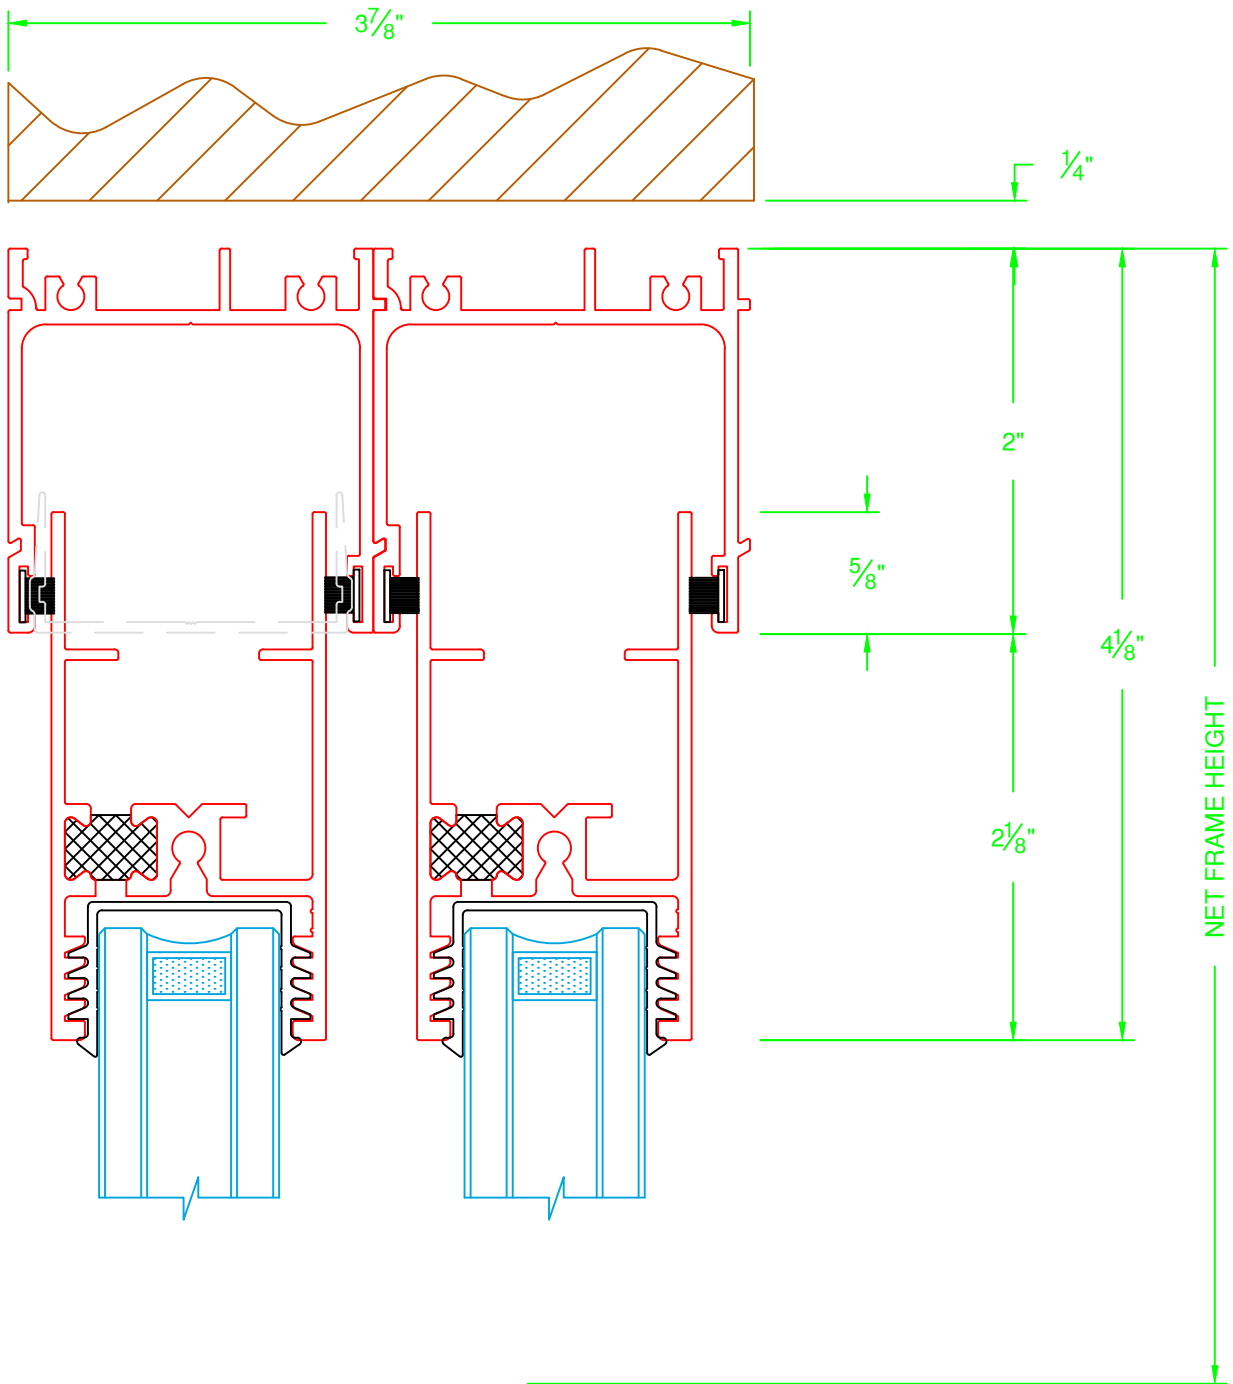

1A Vari-Slide Head

①B Vari-Slide Head w/ Screen

2A Vari-Slide Pocket Jamb
Extended Sight Stile
Flush Track w/ Riser

2B Vari-Slide Pocket Jamb w/ Screen Flush Track w/ Riser

2C Vari-Slide Pocket Jamb
Concealed Slim-Track

3 Vari-Slide Interlocks

4A Vari-Slide Lock Jamb
Flush Track w/ Riser

EXT.

4B Vari-Slide Lock Jamb w/ Screen
Flush Track w/ Riser

5A Vari-Slide Sill
Flush Track w/ Riser

5B Vari-Slide Sill w/ Screen
Flush Track w/ Riser

5F Vari-Slide Rail Options

2 3/4" Rail is not available using the Concealed Slim-Track

6A Vari-Slide Head

6B Vari-Slide Head w/ Screen

7A Vari-Slide Fixed Jamb
Flush Track w/ Riser

7B Vari-Slide Fixed Jamb w/ Screen
Flush Track w/ Riser

10A

Vari-Slide Sill
Slim-Track

10B Vari-Slide Sill
Slim-Track

10C Vari-Slide Head

⑩D Flush Track / Panelized Screen

(11A) Vari-Slide Sill
Flush Track w/ Riser

①1B Vari-Slide Meeting Stile
Bi-Part Inline

EXT.