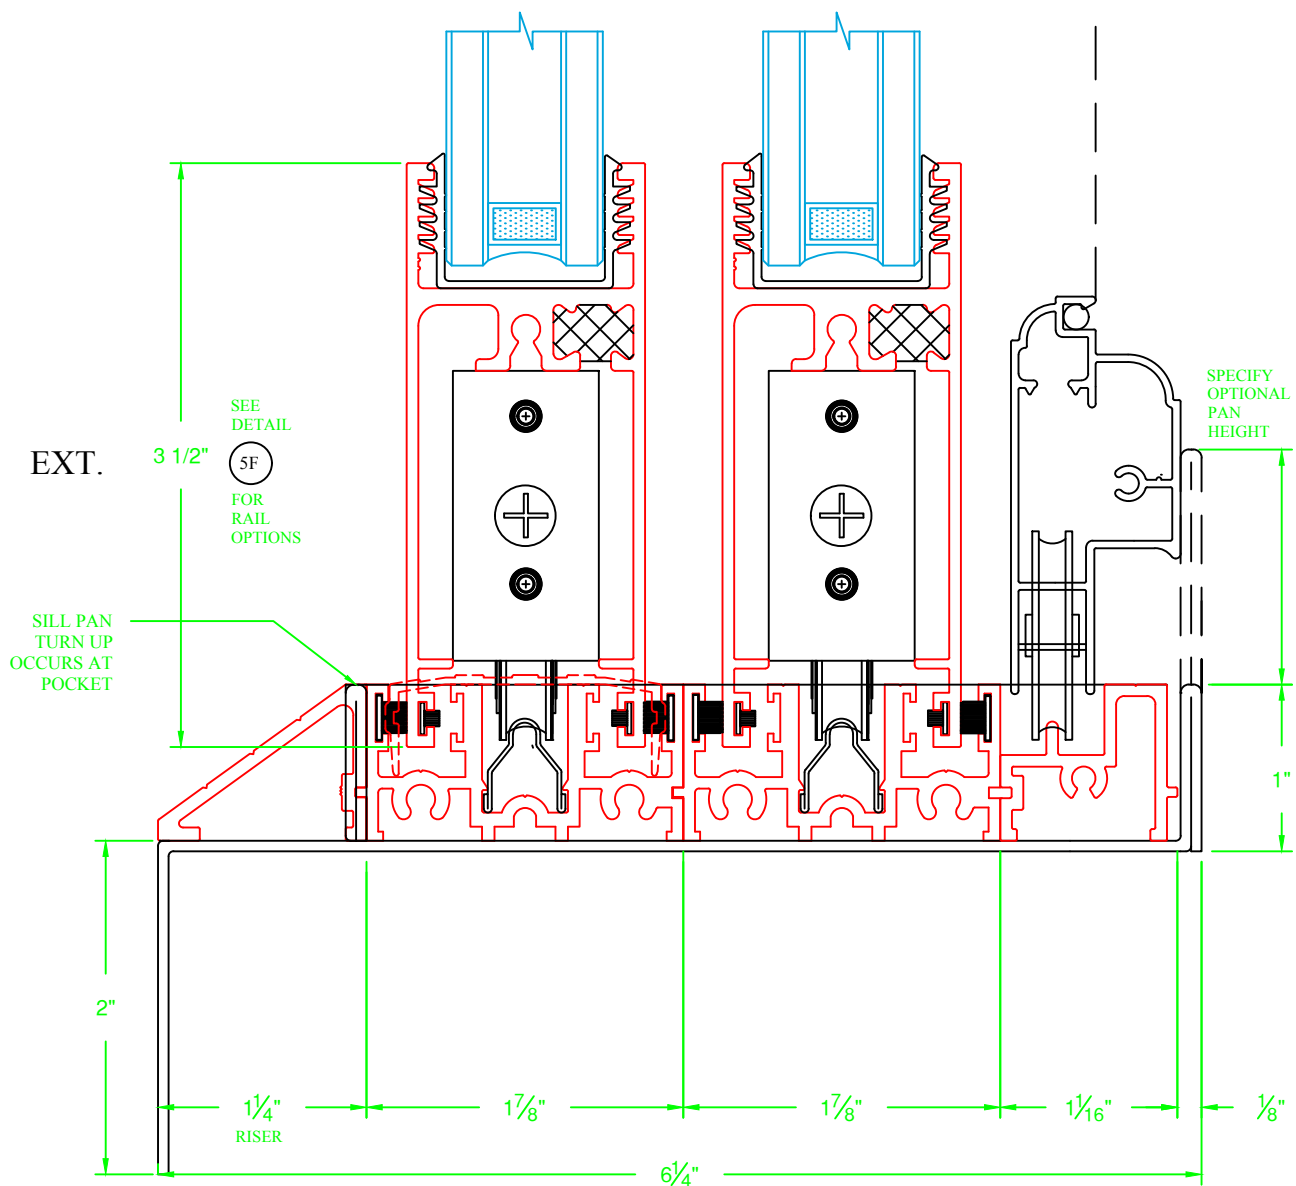

3 Vari-Slide Interlocks

4A Vari-Slide Lock Jamb
Flush Track w/ Riser

EXT.

4B Vari-Slide Lock Jamb w/ Screen
Flush Track w/ Riser

5A Vari-Slide Sill
Flush Track w/ Riser

5B Vari-Slide Sill w/ Screen
Flush Track w/ Riser

5F Vari-Slide Rail Options

2 3/4" Rail is not available using the Concealed Slim-Track

6A Vari-Slide Head

6B Vari-Slide Head w/ Screen

7A Vari-Slide Fixed Jamb
Flush Track w/ Riser

7B Vari-Slide Fixed Jamb w/ Screen
Flush Track w/ Riser

8A Vari-Slide Lock Jamb
Flush Track w/ Riser

8B Vari-Slide Lock Jamb w/ Screen
Flush Track w/ Riser

9A Vari-Slide Sill
Flush Track w/ Riser

9B Vari-Slide Sill w/ Screen
Flush Track w/ Riser

EXT.

DRAIN CHANNEL
OPTIONAL

10A

Vari-Slide Sill
Slim-Track

10B Vari-Slide Sill
Slim-Track

10C Vari-Slide Head

⑩D Flush Track / Panelized Screen

(11A) Vari-Slide Sill
Flush Track w/ Riser

①1B Vari-Slide Meeting Stile
Bi-Part Inline

EXT.