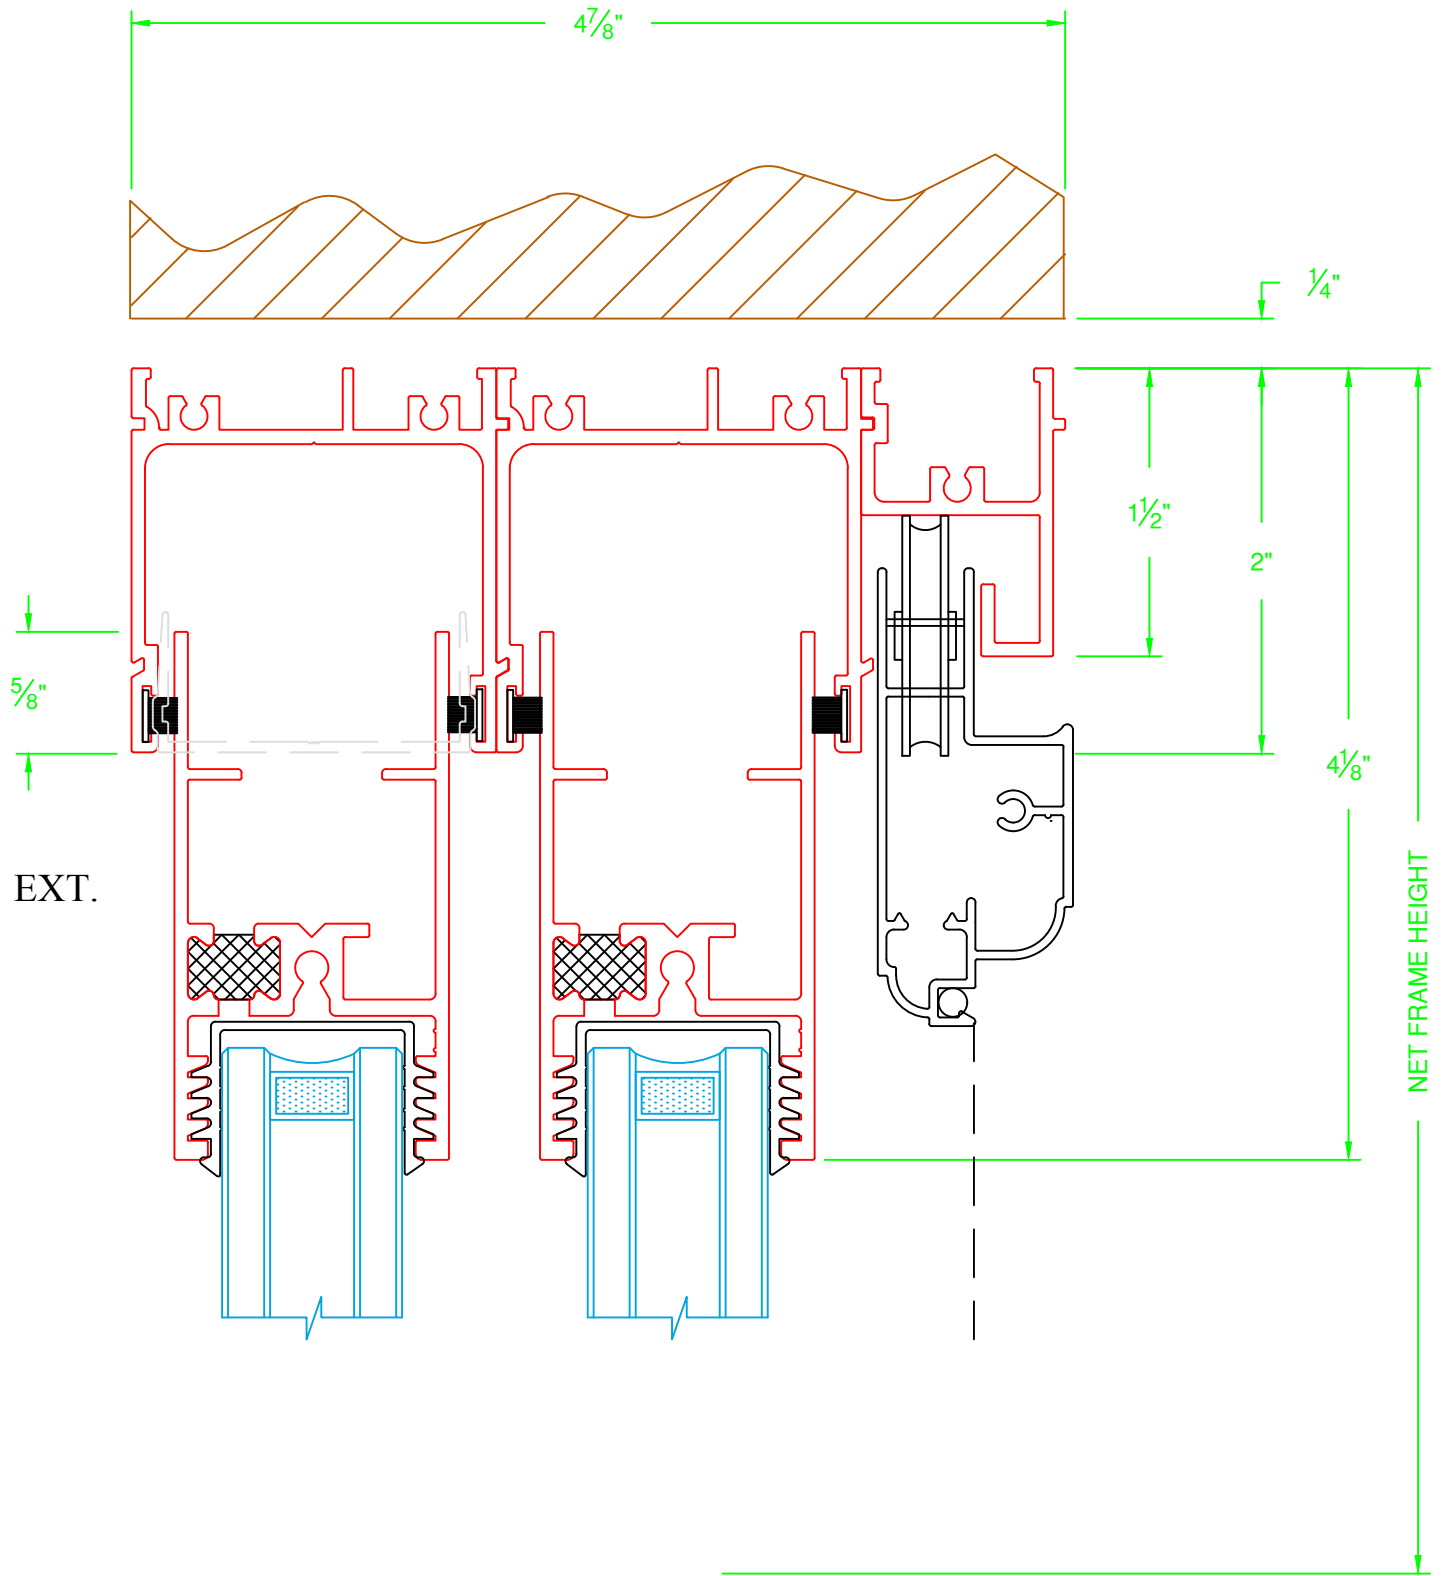

1A Vari-Slide Head

①B Vari-Slide Head w/ Screen

2A Vari-Slide Pocket Jamb
Extended Sight Stile
Flush Track w/ Riser

2B Vari-Slide Pocket Jamb w/ Screen Flush Track w/ Riser

2C Vari-Slide Pocket Jamb
Concealed Slim-Track

3 Vari-Slide Interlocks

4A Vari-Slide Lock Jamb
Flush Track w/ Riser

EXT.

4B Vari-Slide Lock Jamb w/ Screen
Flush Track w/ Riser

5A Vari-Slide Sill
Flush Track w/ Riser

5B Vari-Slide Sill w/ Screen
Flush Track w/ Riser

5F Vari-Slide Rail Options

2 3/4" Rail is not available using the Concealed Slim-Track

6A Vari-Slide Head

6B Vari-Slide Head w/ Screen

7A Vari-Slide Fixed Jamb
Flush Track w/ Riser

7B Vari-Slide Fixed Jamb w/ Screen
Flush Track w/ Riser

8A Vari-Slide Lock Jamb
Flush Track w/ Riser

8B Vari-Slide Lock Jamb w/ Screen
Flush Track w/ Riser

9A Vari-Slide Sill
Flush Track w/ Riser

9B Vari-Slide Sill w/ Screen
Flush Track w/ Riser

EXT.

DRAIN CHANNEL
OPTIONAL