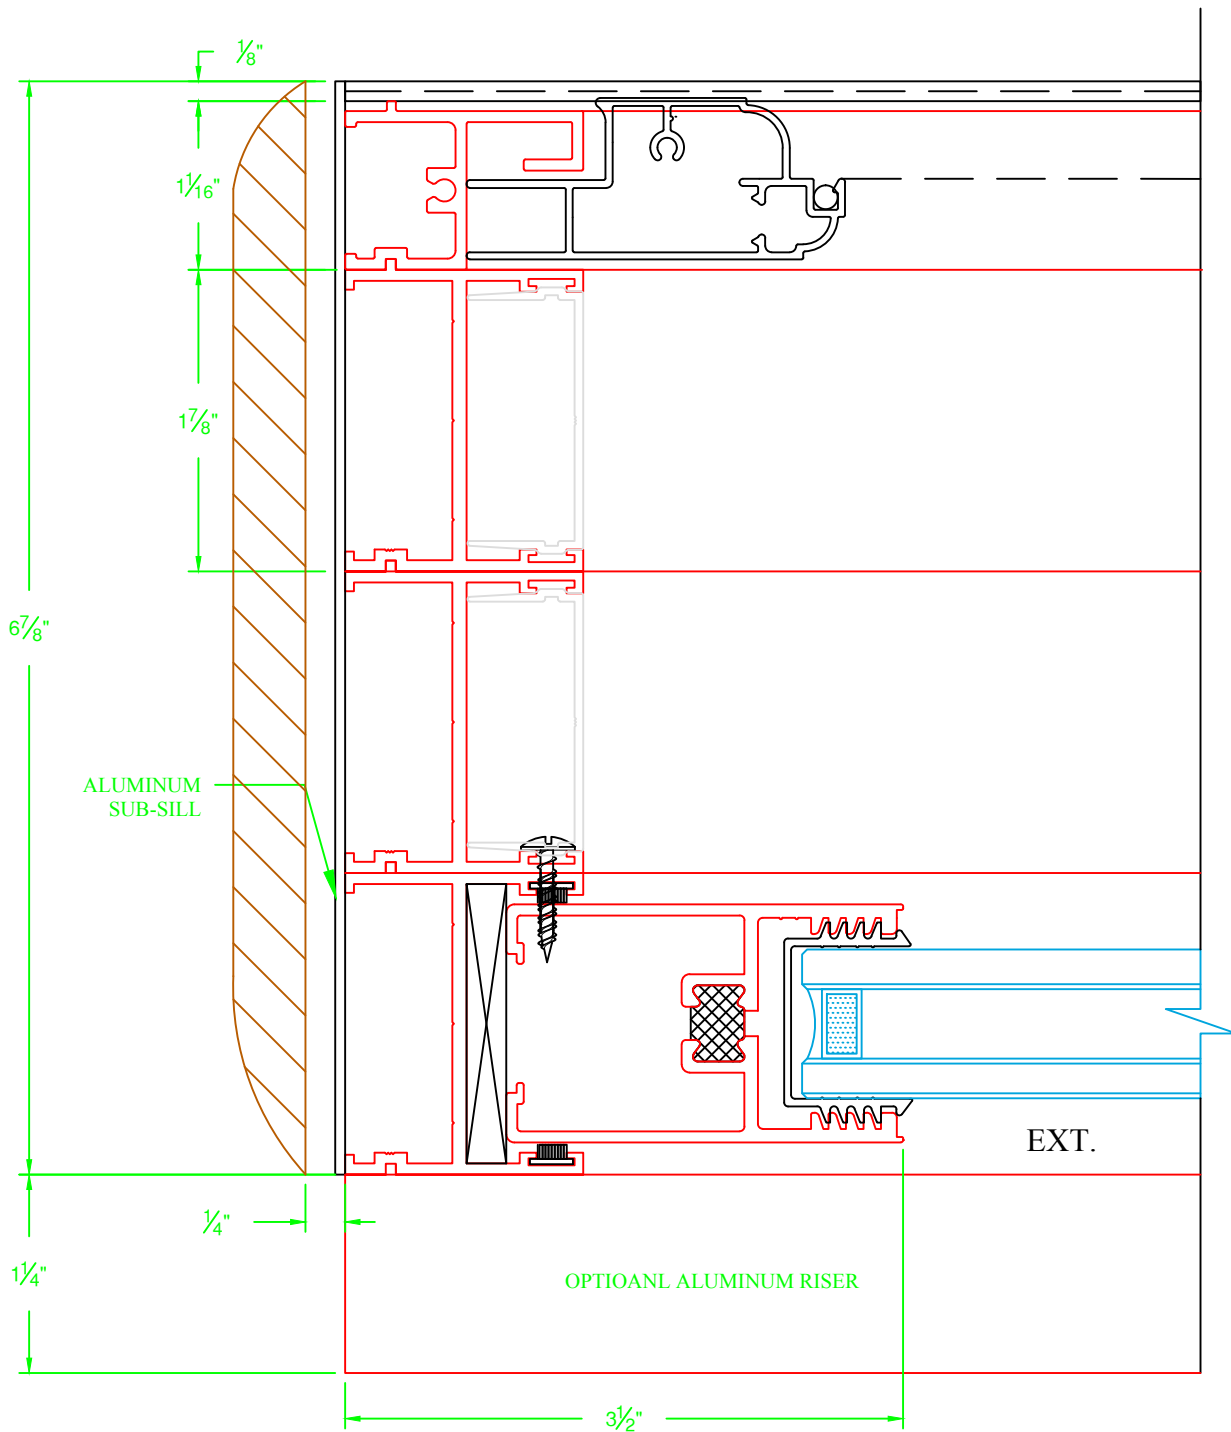

3 Vari-Slide Interlocks

4A Vari-Slide Lock Jamb
Flush Track w/ Riser

EXT.

4B Vari-Slide Lock Jamb w/ Screen
Flush Track w/ Riser

5A Vari-Slide Sill
Flush Track w/ Riser

5B Vari-Slide Sill w/ Screen
Flush Track w/ Riser

5F Vari-Slide Rail Options

2 3/4" Rail is not available using the Concealed Slim-Track

6A Vari-Slide Head

6B Vari-Slide Head w/ Screen

7A Vari-Slide Fixed Jamb
Flush Track w/ Riser

7B Vari-Slide Fixed Jamb w/ Screen
Flush Track w/ Riser

8A Vari-Slide Lock Jamb
Flush Track w/ Riser

8B Vari-Slide Lock Jamb w/ Screen
Flush Track w/ Riser

9A Vari-Slide Sill
Flush Track w/ Riser

9B Vari-Slide Sill w/ Screen
Flush Track w/ Riser

EXT.

DRAIN CHANNEL
OPTIONAL

10A

Vari-Slide Sill
Slim-Track

10B Vari-Slide Sill
Slim-Track

10C Vari-Slide Head

⑩D Flush Track / Panelized Screen

(11A) Vari-Slide Sill
Flush Track w/ Riser

①1B Vari-Slide Meeting Stile
Bi-Part Inline

EXT.