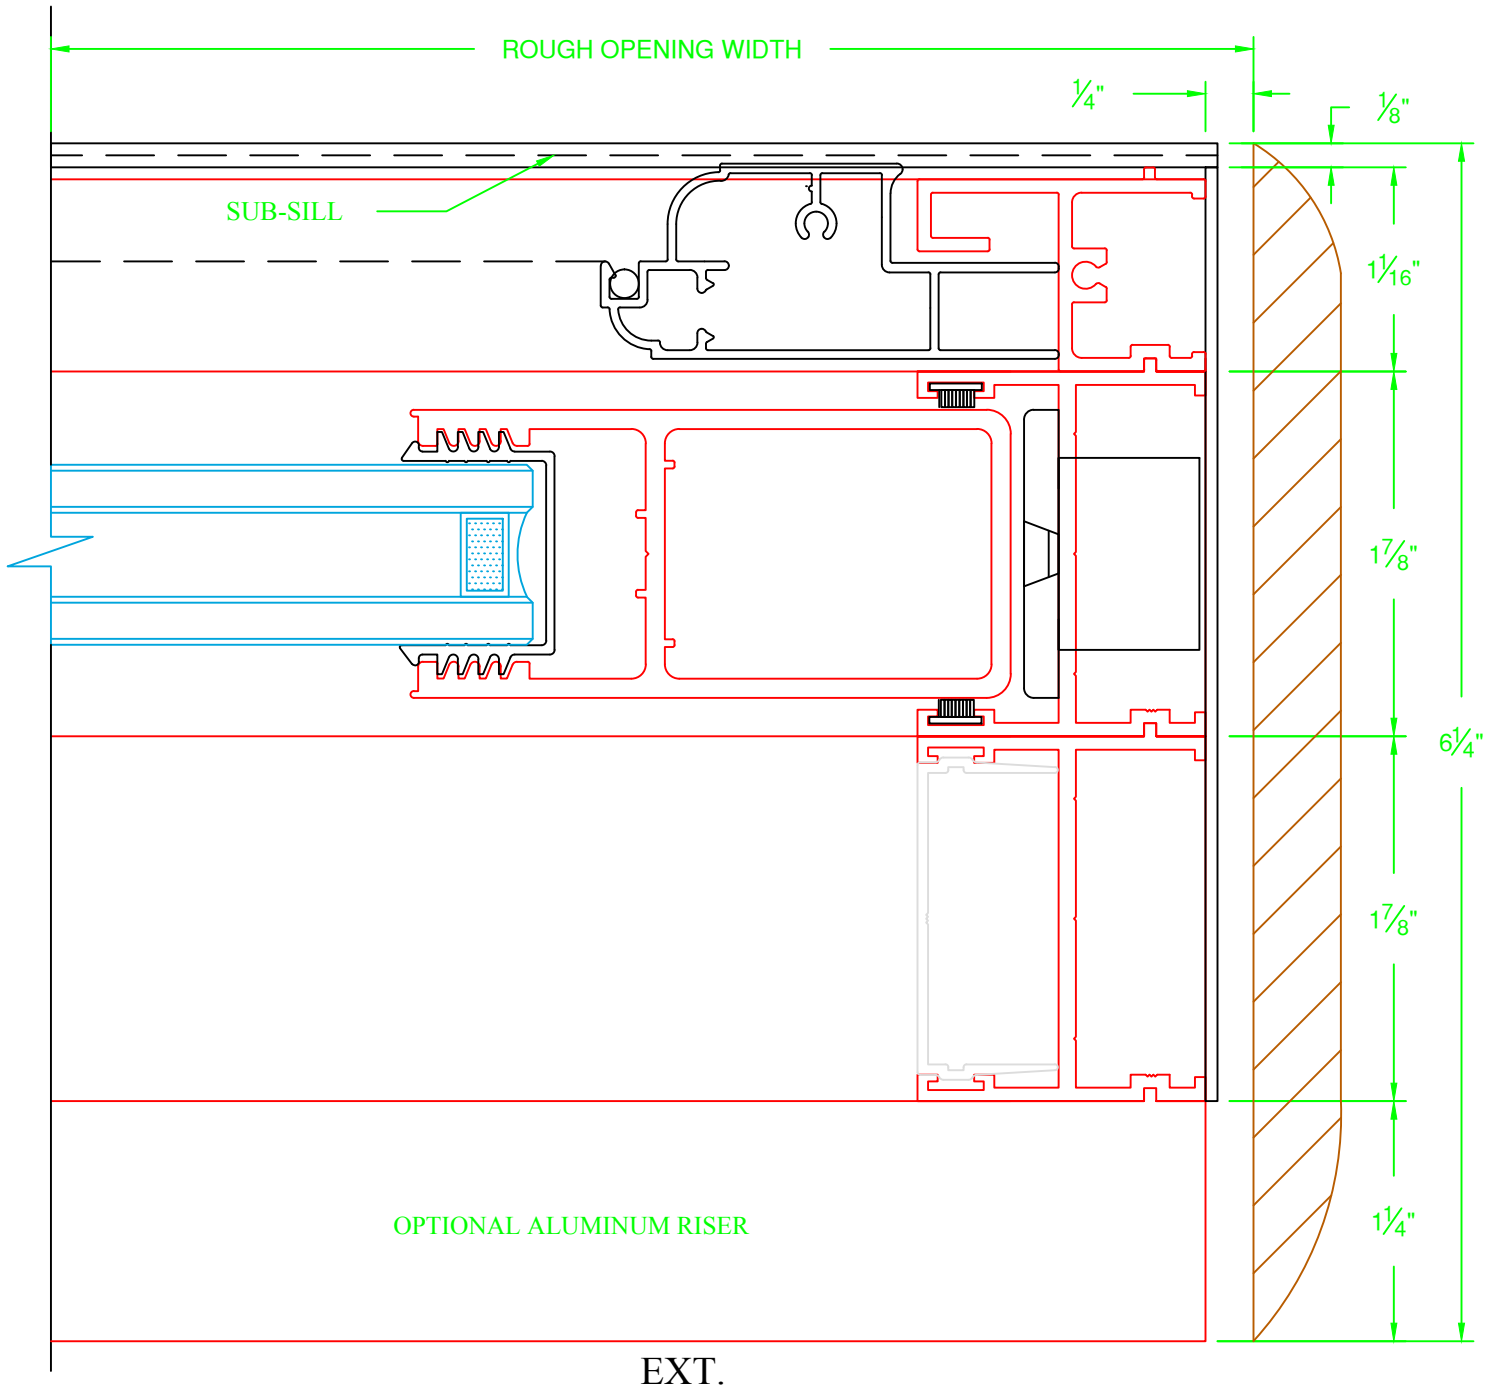

3 Vari-Slide Interlocks

4A Vari-Slide Lock Jamb
Flush Track w/ Riser

EXT.

4B Vari-Slide Lock Jamb w/ Screen
Flush Track w/ Riser

5A Vari-Slide Sill
Flush Track w/ Riser

5B Vari-Slide Sill w/ Screen
Flush Track w/ Riser

5F Vari-Slide Rail Options

2 3/4" Rail is not available using the Concealed Slim-Track

6A Vari-Slide Head

6B Vari-Slide Head w/ Screen

7A Vari-Slide Fixed Jamb
Flush Track w/ Riser

7B Vari-Slide Fixed Jamb w/ Screen
Flush Track w/ Riser

8A Vari-Slide Lock Jamb
Flush Track w/ Riser

8B Vari-Slide Lock Jamb w/ Screen
Flush Track w/ Riser

9A Vari-Slide Sill
Flush Track w/ Riser

9B Vari-Slide Sill w/ Screen
Flush Track w/ Riser

EXT.

DRAIN CHANNEL
OPTIONAL

10A

Vari-Slide Sill
Slim-Track

10B Vari-Slide Sill
Slim-Track

10C Vari-Slide Head

⑩D Flush Track / Panelized Screen

(11A) Vari-Slide Sill
Flush Track w/ Riser

①1B Vari-Slide Meeting Stile
Bi-Part Inline

EXT.