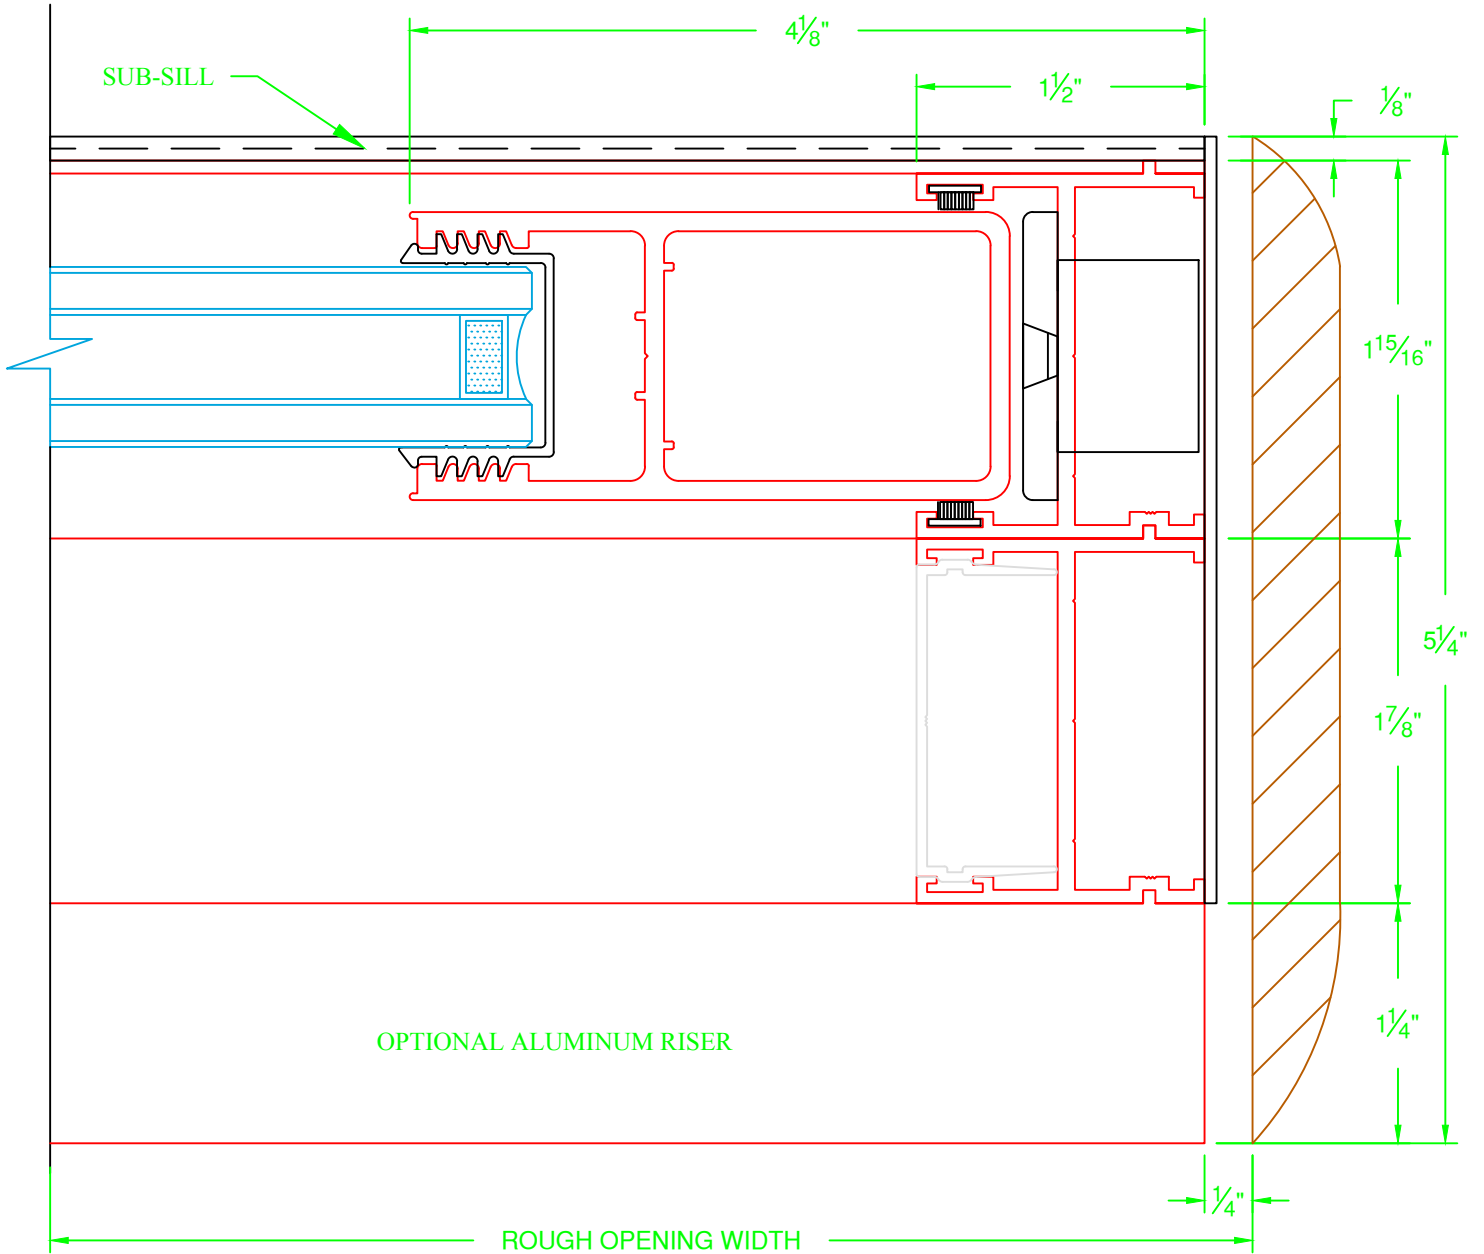

1A Vari-Slide Head

①B Vari-Slide Head w/ Screen

2A Vari-Slide Pocket Jamb
Extended Sight Stile
Flush Track w/ Riser

2B Vari-Slide Pocket Jamb w/ Screen Flush Track w/ Riser

2C Vari-Slide Pocket Jamb
Concealed Slim-Track

3 Vari-Slide Interlocks

4A Vari-Slide Lock Jamb
Flush Track w/ Riser

EXT.

4B Vari-Slide Lock Jamb w/ Screen
Flush Track w/ Riser

5A Vari-Slide Sill
Flush Track w/ Riser

5B Vari-Slide Sill w/ Screen
Flush Track w/ Riser

5F Vari-Slide Rail Options

2 3/4" Rail is not available using the Concealed Slim-Track

6A Vari-Slide Head

6B Vari-Slide Head w/ Screen

7A Vari-Slide Fixed Jamb
Flush Track w/ Riser

7B Vari-Slide Fixed Jamb w/ Screen
Flush Track w/ Riser

10A

Vari-Slide Sill
Slim-Track

10B Vari-Slide Sill
Slim-Track

10C Vari-Slide Head

⑩D Flush Track / Panelized Screen

(11A) Vari-Slide Sill
Flush Track w/ Riser

①1B Vari-Slide Meeting Stile
Bi-Part Inline

EXT.