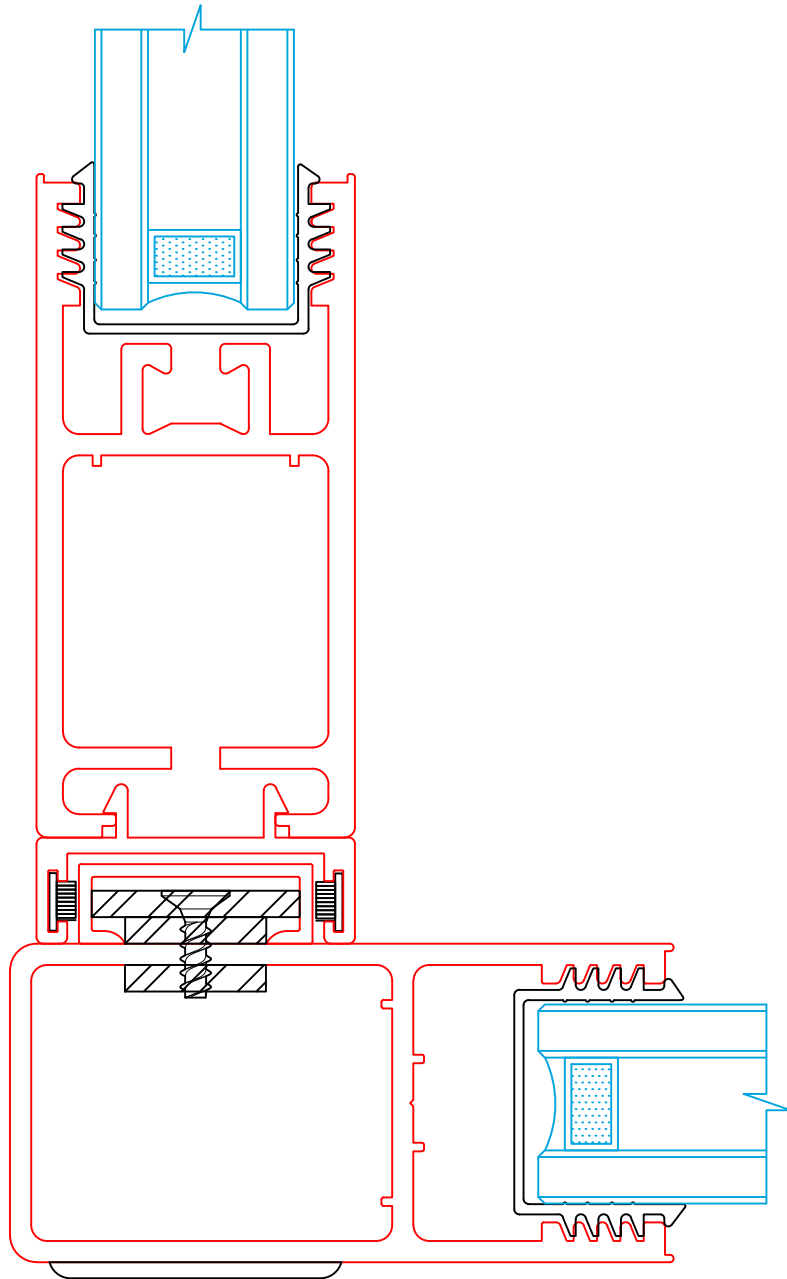

5F Vari-Slide Rail Options

2 3/4" Rail is not available using the Concealed Slim-Track

6A Vari-Slide Head

6B Vari-Slide Head w/ Screen

7A Vari-Slide Fixed Jamb
Flush Track w/ Riser

7B Vari-Slide Fixed Jamb w/ Screen
Flush Track w/ Riser

8A Vari-Slide Lock Jamb
Flush Track w/ Riser

8B Vari-Slide Lock Jamb w/ Screen
Flush Track w/ Riser

9A Vari-Slide Sill
Flush Track w/ Riser

9B Vari-Slide Sill w/ Screen
Flush Track w/ Riser

EXT.

DRAIN CHANNEL
OPTIONAL

10A

Vari-Slide Sill
Slim-Track

10B Vari-Slide Sill
Slim-Track

10C Vari-Slide Head

⑩D Flush Track / Panelized Screen

(11A) Vari-Slide Sill
Flush Track w/ Riser

①1B Vari-Slide Meeting Stile
Bi-Part Inline

EXT.

11C Vari-Slide Meeting Stile
Bi-Part 90°

EXT.

EXT.

Varies Degrees