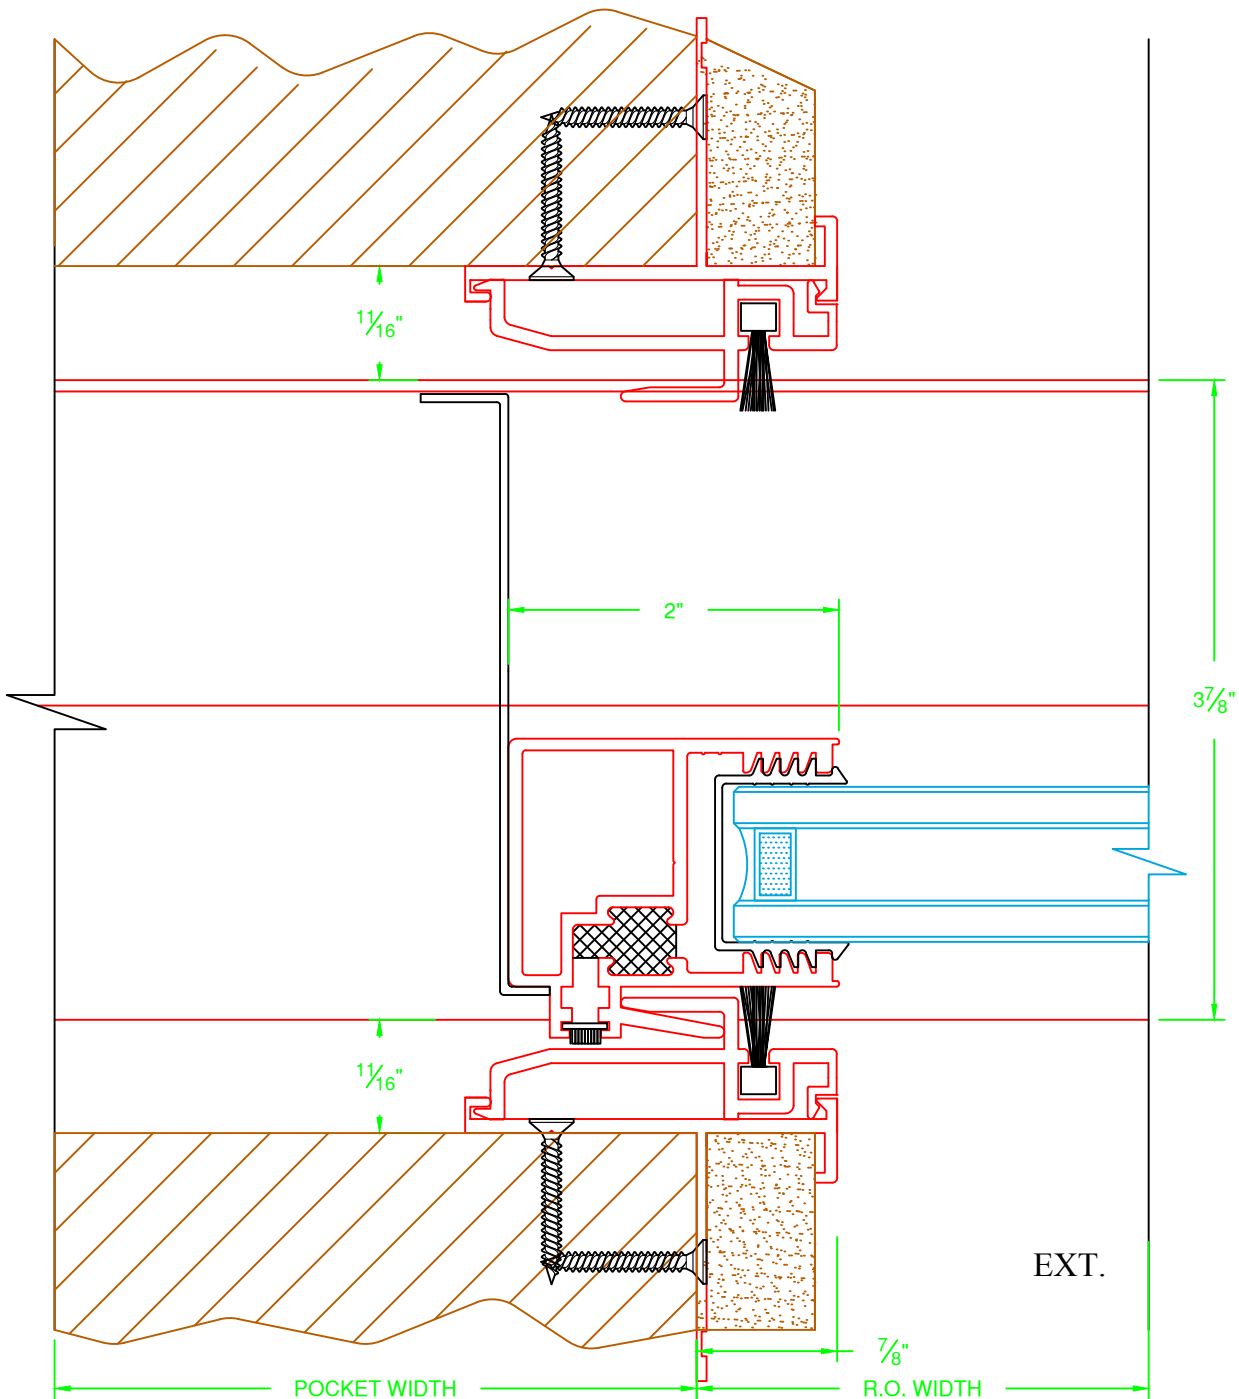

1A Vari-Slide Head

①B Vari-Slide Head w/ Screen

2A Vari-Slide Pocket Jamb
Extended Sight Stile
Flush Track w/ Riser

2B Vari-Slide Pocket Jamb w/ Screen Flush Track w/ Riser

2C Vari-Slide Pocket Jamb
Concealed Slim-Track

3 Vari-Slide Interlocks

4A Vari-Slide Lock Jamb
Flush Track w/ Riser

EXT.

4B Vari-Slide Lock Jamb w/ Screen
Flush Track w/ Riser

5A Vari-Slide Sill
Flush Track w/ Riser

5B Vari-Slide Sill w/ Screen
Flush Track w/ Riser

5F Vari-Slide Rail Options

2 3/4" Rail is not available using the Concealed Slim-Track

6A Vari-Slide Head

6B Vari-Slide Head w/ Screen

7A Vari-Slide Fixed Jamb
Flush Track w/ Riser

7B Vari-Slide Fixed Jamb w/ Screen
Flush Track w/ Riser

10A

Vari-Slide Sill
Slim-Track

10B Vari-Slide Sill
Slim-Track

10C Vari-Slide Head

⑩D Flush Track / Panelized Screen

(11A) Vari-Slide Sill
Flush Track w/ Riser

①1B Vari-Slide Meeting Stile
Bi-Part Inline

EXT.