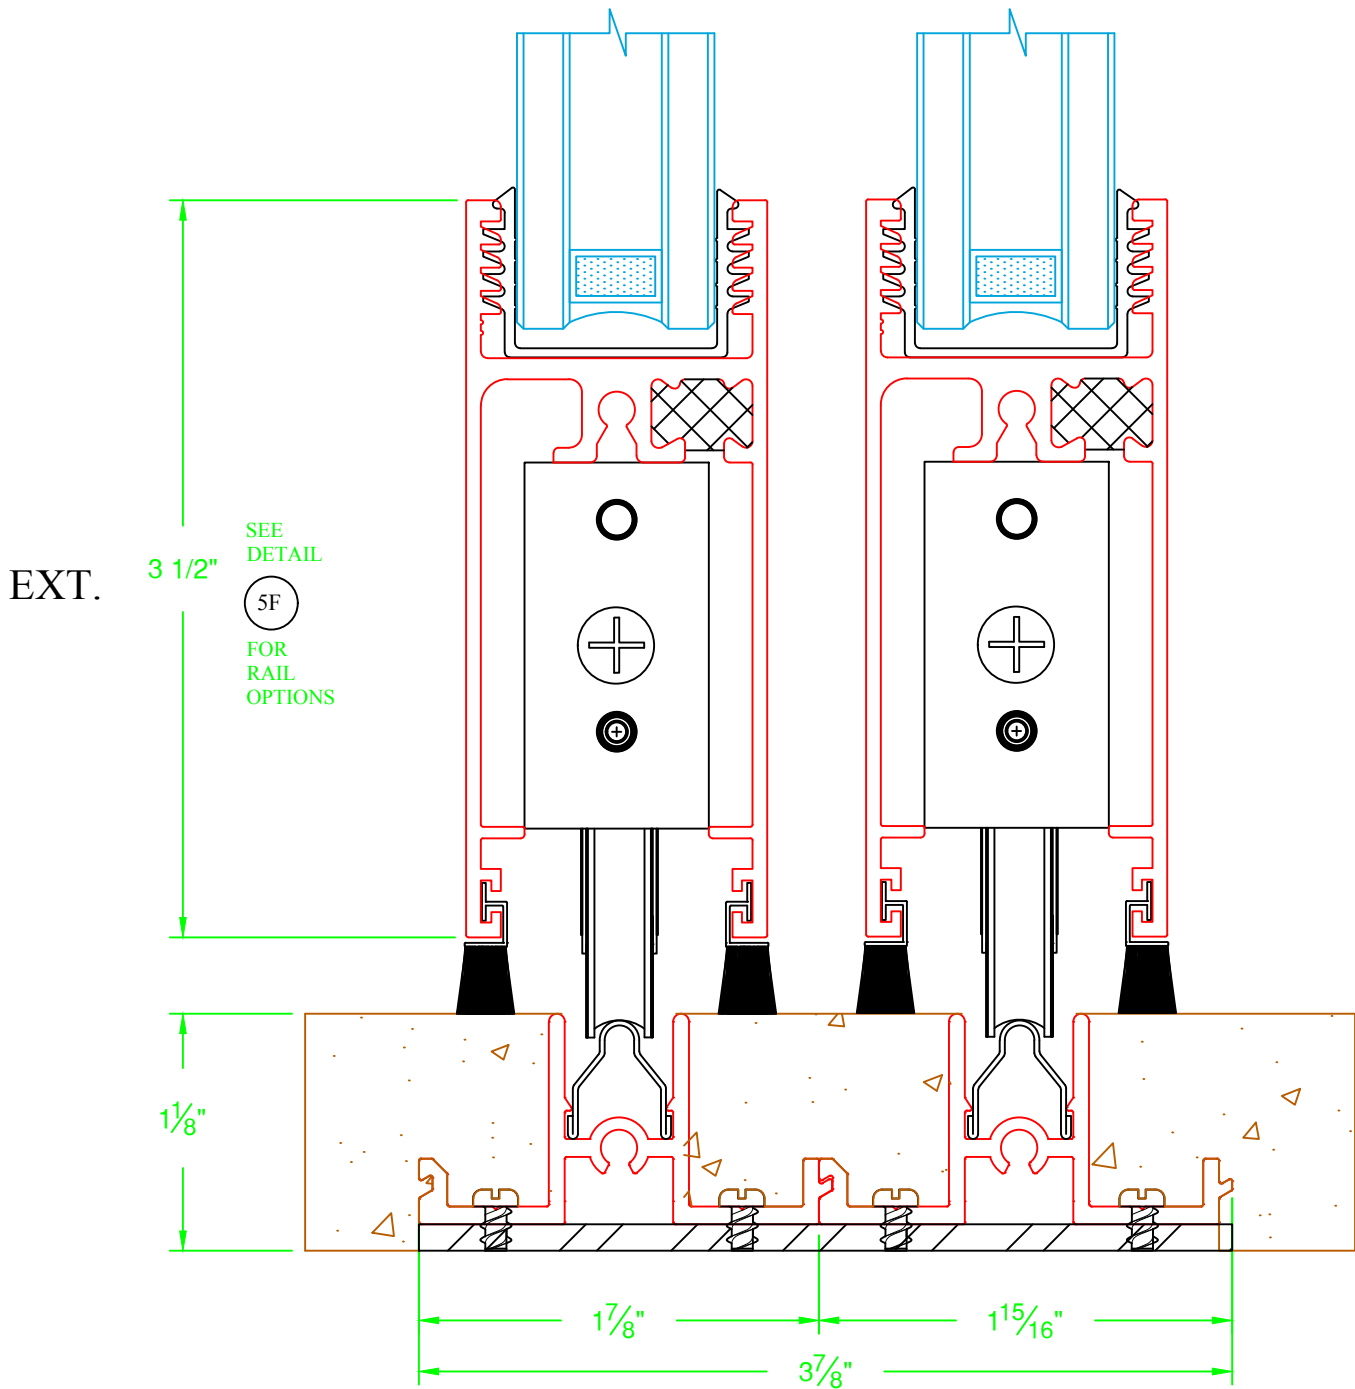

5F Vari-Slide Rail Options

2 3/4" Rail is not available using the Concealed Slim-Track

6A Vari-Slide Head

6B Vari-Slide Head w/ Screen

7A Vari-Slide Fixed Jamb
Flush Track w/ Riser

7B Vari-Slide Fixed Jamb w/ Screen
Flush Track w/ Riser

8A Vari-Slide Lock Jamb
Flush Track w/ Riser

8B Vari-Slide Lock Jamb w/ Screen
Flush Track w/ Riser

9A Vari-Slide Sill
Flush Track w/ Riser

9B Vari-Slide Sill w/ Screen
Flush Track w/ Riser

EXT.

DRAIN CHANNEL
OPTIONAL

10A

Vari-Slide Sill
Slim-Track

10B Vari-Slide Sill
Slim-Track

10C Vari-Slide Head

⑩D Flush Track / Panelized Screen

(11A) Vari-Slide Sill
Flush Track w/ Riser

①1B Vari-Slide Meeting Stile
Bi-Part Inline

EXT.