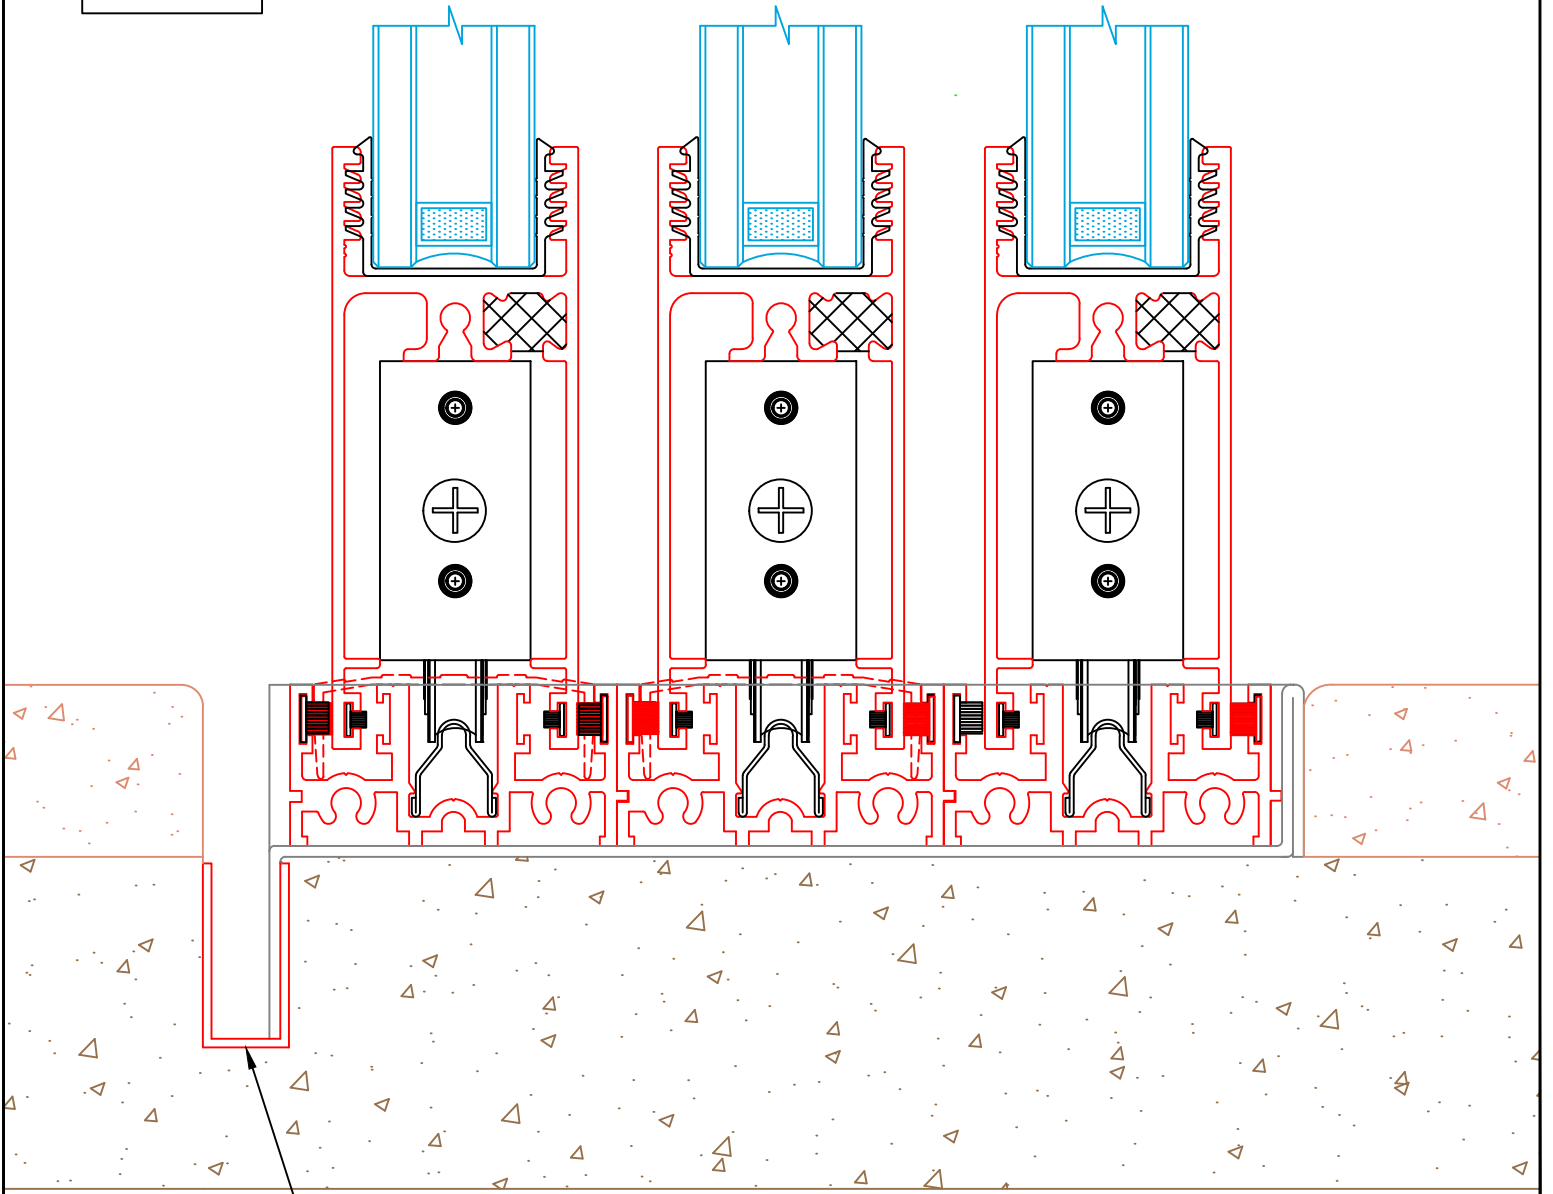

3 Vari-Slide Interlocks

4A Vari-Slide Lock Jamb
Flush Track w/ Riser

EXT.

4B Vari-Slide Lock Jamb w/ Screen
Flush Track w/ Riser

5A Vari-Slide Sill
Flush Track w/ Riser

5B Vari-Slide Sill w/ Screen
Flush Track w/ Riser

5F Vari-Slide Rail Options

2 3/4" Rail is not available using the Concealed Slim-Track

6A Vari-Slide Head

6B Vari-Slide Head w/ Screen

7A Vari-Slide Fixed Jamb
Flush Track w/ Riser

7B Vari-Slide Fixed Jamb w/ Screen
Flush Track w/ Riser

8A Vari-Slide Lock Jamb
Flush Track w/ Riser

8B Vari-Slide Lock Jamb w/ Screen
Flush Track w/ Riser

9A Vari-Slide Sill
Flush Track w/ Riser

9B Vari-Slide Sill w/ Screen
Flush Track w/ Riser

EXT.

DRAIN CHANNEL
OPTIONAL

10A

Vari-Slide Sill
Slim-Track

10B Vari-Slide Sill
Slim-Track

10C Vari-Slide Head

⑩D Flush Track / Panelized Screen

(11A) Vari-Slide Sill
Flush Track w/ Riser

①1B Vari-Slide Meeting Stile
Bi-Part Inline

EXT.