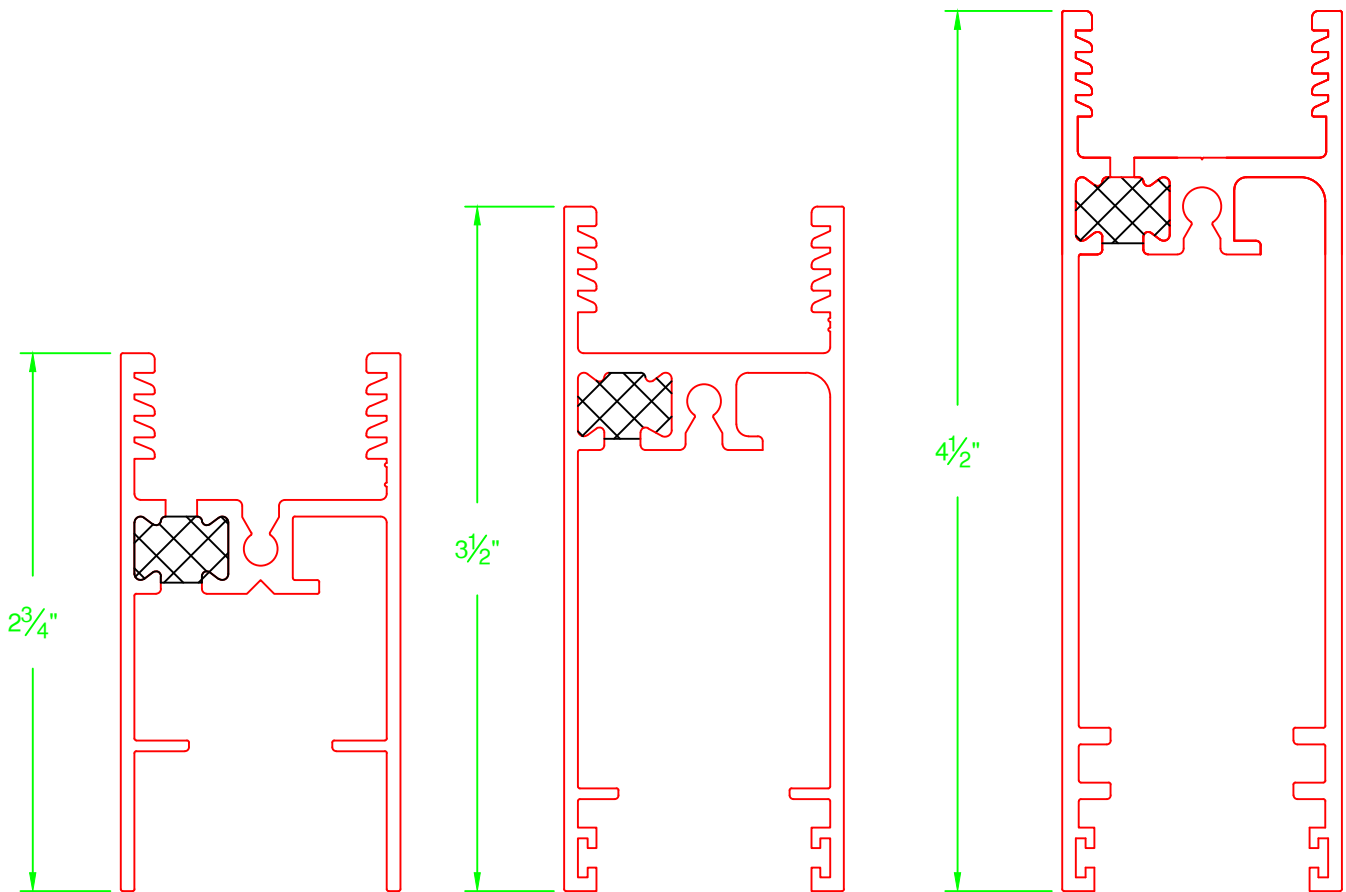

3 Vari-Slide Interlocks

4A Vari-Slide Lock Jamb
Flush Track w/ Riser

EXT.

4B Vari-Slide Lock Jamb w/ Screen
Flush Track w/ Riser

5A Vari-Slide Sill
Flush Track w/ Riser

5B Vari-Slide Sill w/ Screen
Flush Track w/ Riser

5F Vari-Slide Rail Options

2 3/4" Rail is not available using the Concealed Slim-Track

6A Vari-Slide Head

6B Vari-Slide Head w/ Screen

7A Vari-Slide Fixed Jamb
Flush Track w/ Riser

7B Vari-Slide Fixed Jamb w/ Screen
Flush Track w/ Riser

8A Vari-Slide Lock Jamb
Flush Track w/ Riser

8B Vari-Slide Lock Jamb w/ Screen
Flush Track w/ Riser

9A Vari-Slide Sill
Flush Track w/ Riser

9B Vari-Slide Sill w/ Screen
Flush Track w/ Riser

EXT.

DRAIN CHANNEL
OPTIONAL

10A

Vari-Slide Sill
Slim-Track

10B Vari-Slide Sill
Slim-Track

10C Vari-Slide Head

⑩D Flush Track / Panelized Screen

(11A) Vari-Slide Sill
Flush Track w/ Riser

①1B Vari-Slide Meeting Stile
Bi-Part Inline

EXT.