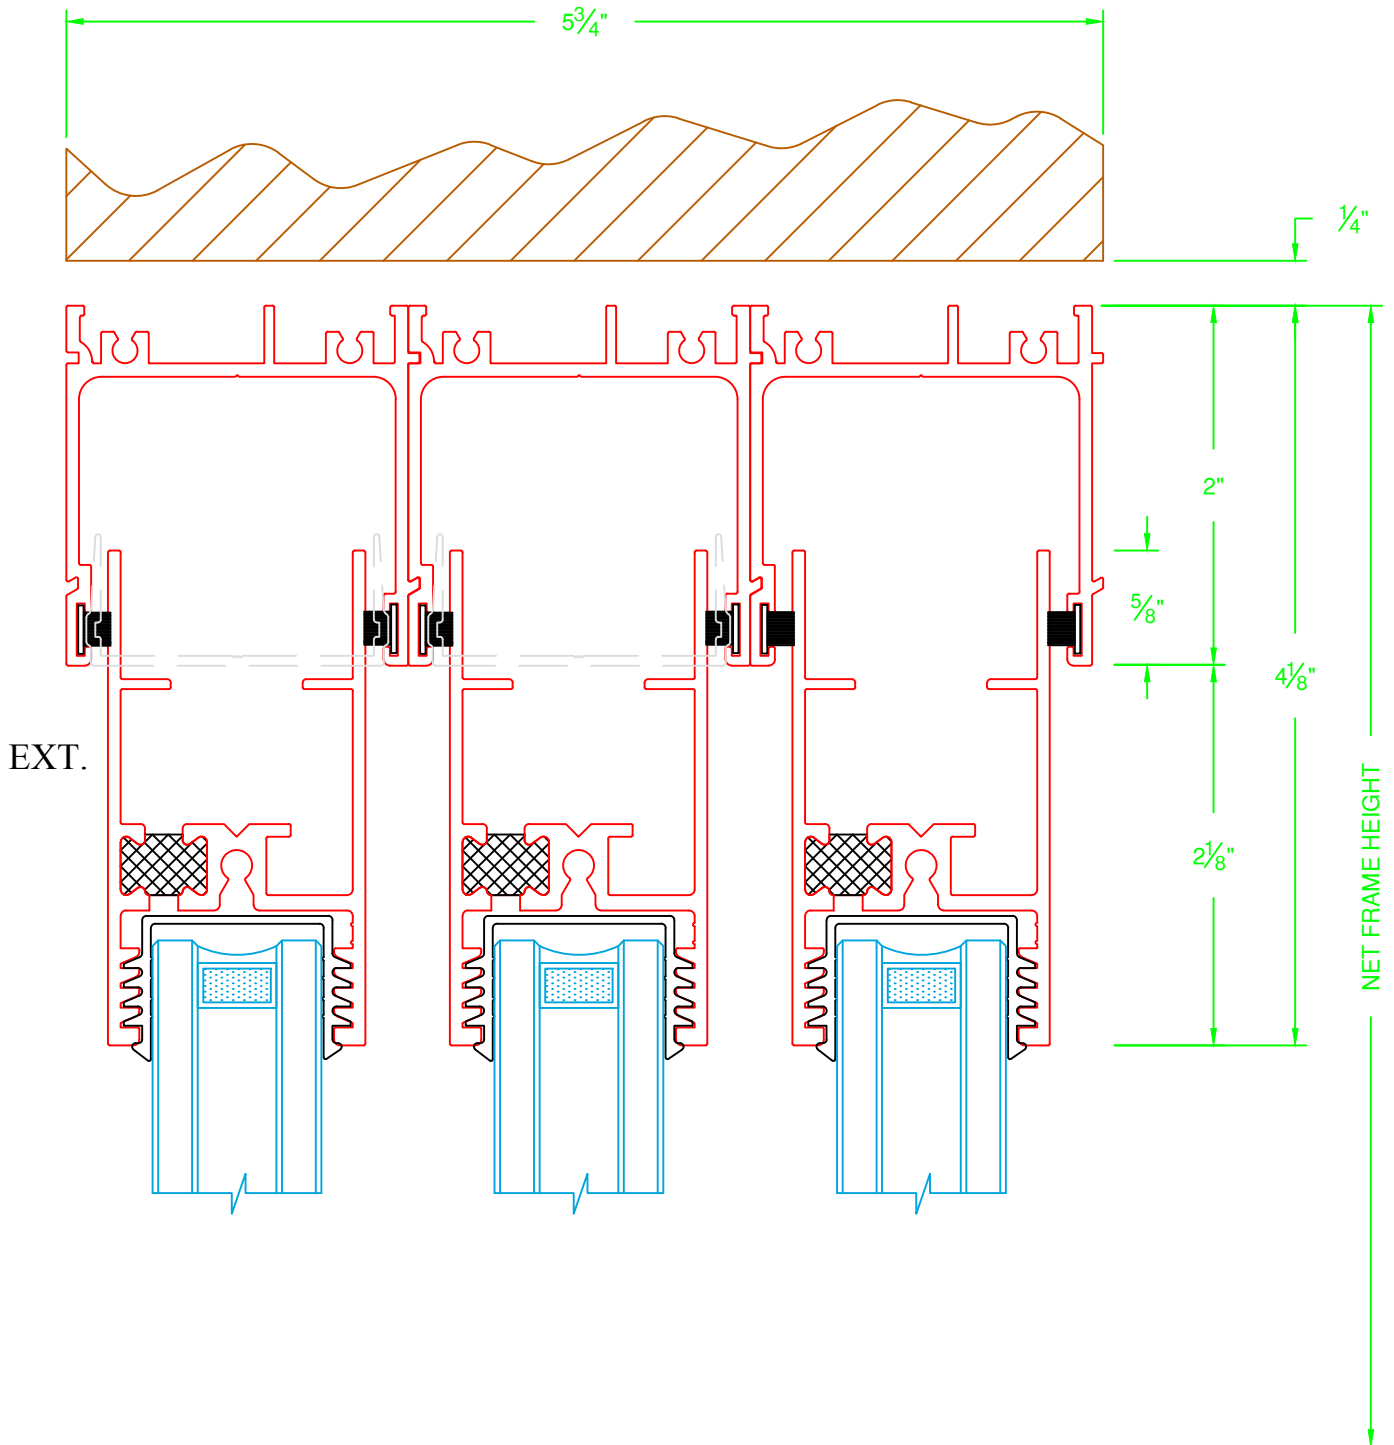

3 Vari-Slide Interlocks

4A Vari-Slide Lock Jamb
Flush Track w/ Riser

EXT.

4B Vari-Slide Lock Jamb w/ Screen
Flush Track w/ Riser

5A Vari-Slide Sill
Flush Track w/ Riser

5B Vari-Slide Sill w/ Screen
Flush Track w/ Riser

5F Vari-Slide Rail Options

2 3/4" Rail is not available using the Concealed Slim-Track

6A Vari-Slide Head

6B Vari-Slide Head w/ Screen

7A Vari-Slide Fixed Jamb
Flush Track w/ Riser

7B Vari-Slide Fixed Jamb w/ Screen
Flush Track w/ Riser

8A Vari-Slide Lock Jamb
Flush Track w/ Riser

8B Vari-Slide Lock Jamb w/ Screen
Flush Track w/ Riser

9A Vari-Slide Sill
Flush Track w/ Riser

9B Vari-Slide Sill w/ Screen
Flush Track w/ Riser

EXT.

DRAIN CHANNEL
OPTIONAL

10A

Vari-Slide Sill
Slim-Track

10B Vari-Slide Sill
Slim-Track

10C Vari-Slide Head

⑩D Flush Track / Panelized Screen

(11A) Vari-Slide Sill
Flush Track w/ Riser

①1B Vari-Slide Meeting Stile
Bi-Part Inline

EXT.