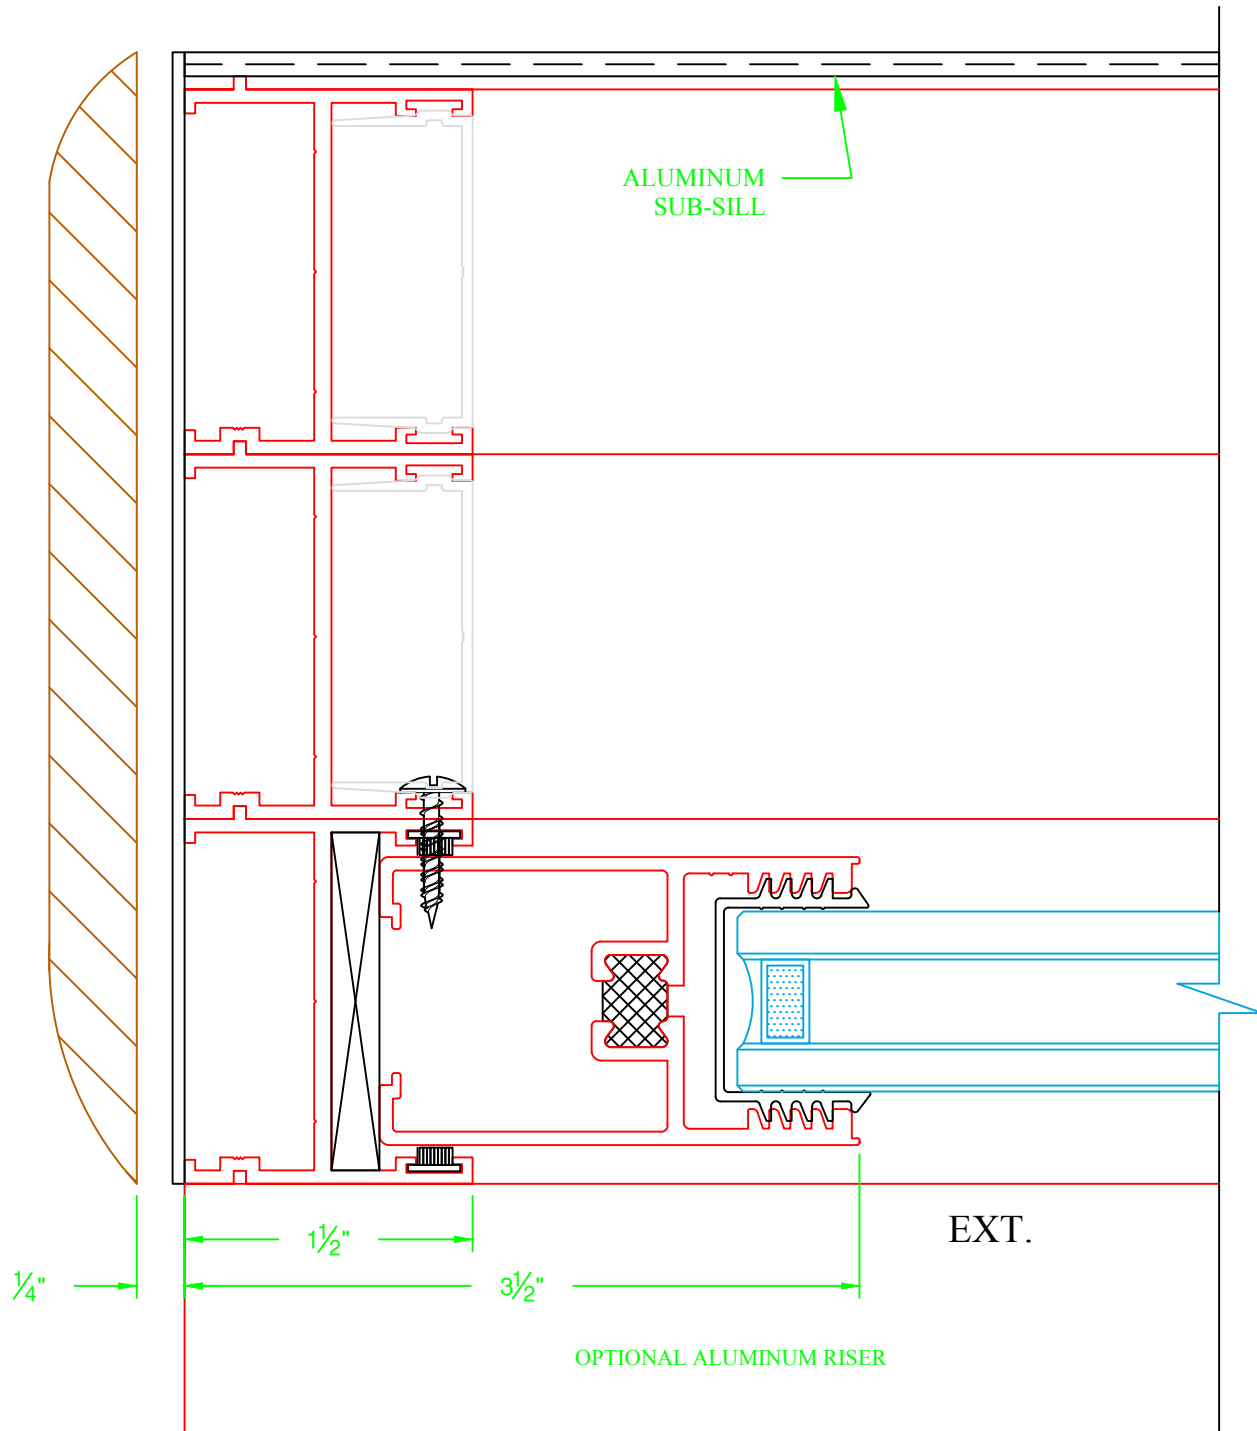

3 Vari-Slide Interlocks

4A Vari-Slide Lock Jamb
Flush Track w/ Riser

EXT.

4B Vari-Slide Lock Jamb w/ Screen
Flush Track w/ Riser

5A Vari-Slide Sill
Flush Track w/ Riser

5B Vari-Slide Sill w/ Screen
Flush Track w/ Riser

5F Vari-Slide Rail Options

2 3/4" Rail is not available using the Concealed Slim-Track

6A Vari-Slide Head

6B Vari-Slide Head w/ Screen

7A Vari-Slide Fixed Jamb
Flush Track w/ Riser

7B Vari-Slide Fixed Jamb w/ Screen
Flush Track w/ Riser

8A Vari-Slide Lock Jamb
Flush Track w/ Riser

8B Vari-Slide Lock Jamb w/ Screen
Flush Track w/ Riser

9A Vari-Slide Sill
Flush Track w/ Riser

9B Vari-Slide Sill w/ Screen
Flush Track w/ Riser

EXT.

DRAIN CHANNEL
OPTIONAL

10A

Vari-Slide Sill
Slim-Track

10B Vari-Slide Sill
Slim-Track

10C Vari-Slide Head

⑩D Flush Track / Panelized Screen

(11A) Vari-Slide Sill
Flush Track w/ Riser

①1B Vari-Slide Meeting Stile
Bi-Part Inline

EXT.