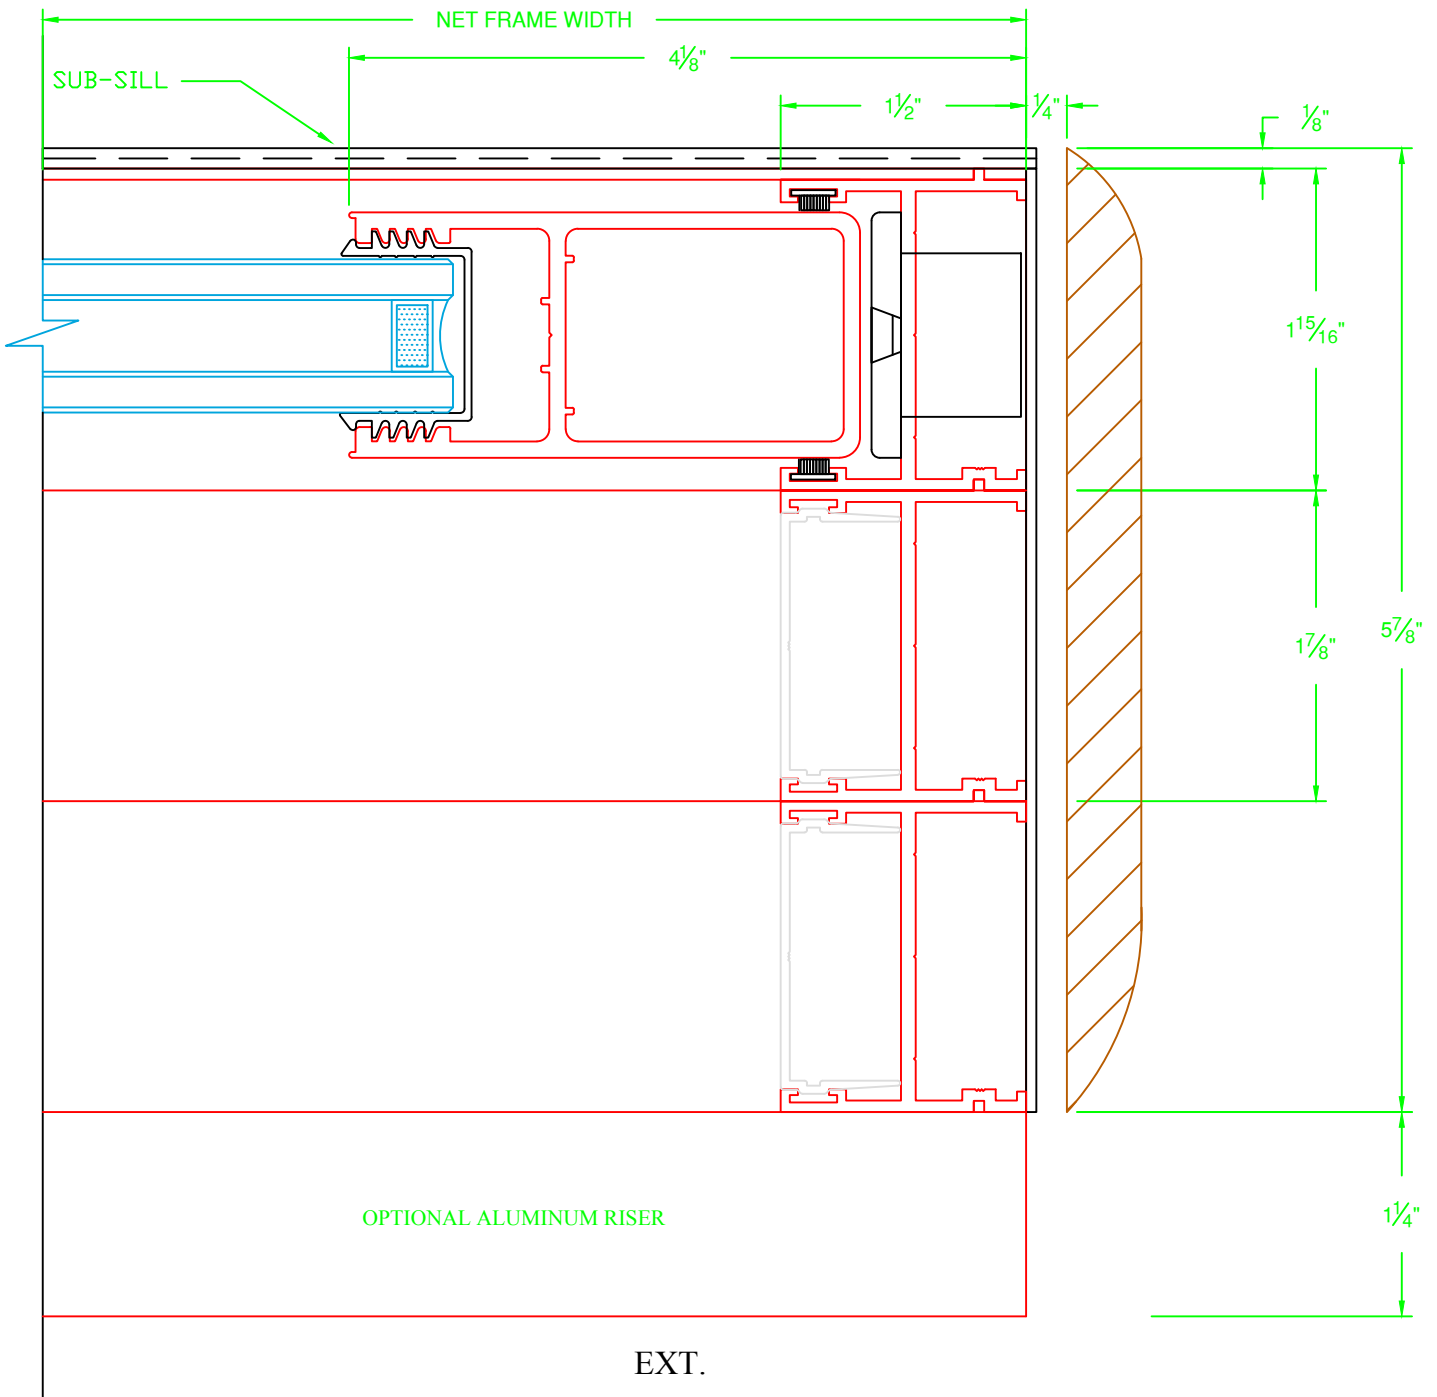

3 Vari-Slide Interlocks

4A Vari-Slide Lock Jamb
Flush Track w/ Riser

EXT.

4B Vari-Slide Lock Jamb w/ Screen
Flush Track w/ Riser

5A Vari-Slide Sill
Flush Track w/ Riser

5B Vari-Slide Sill w/ Screen
Flush Track w/ Riser

5F Vari-Slide Rail Options

2 3/4" Rail is not available using the Concealed Slim-Track

6A Vari-Slide Head

6B Vari-Slide Head w/ Screen

7A Vari-Slide Fixed Jamb
Flush Track w/ Riser

7B Vari-Slide Fixed Jamb w/ Screen
Flush Track w/ Riser

8A Vari-Slide Lock Jamb
Flush Track w/ Riser

8B Vari-Slide Lock Jamb w/ Screen
Flush Track w/ Riser

9A Vari-Slide Sill
Flush Track w/ Riser

9B Vari-Slide Sill w/ Screen
Flush Track w/ Riser

EXT.

DRAIN CHANNEL
OPTIONAL

10A

Vari-Slide Sill
Slim-Track

10B Vari-Slide Sill
Slim-Track

10C Vari-Slide Head

⑩D Flush Track / Panelized Screen

(11A) Vari-Slide Sill
Flush Track w/ Riser

①1B Vari-Slide Meeting Stile
Bi-Part Inline

EXT.