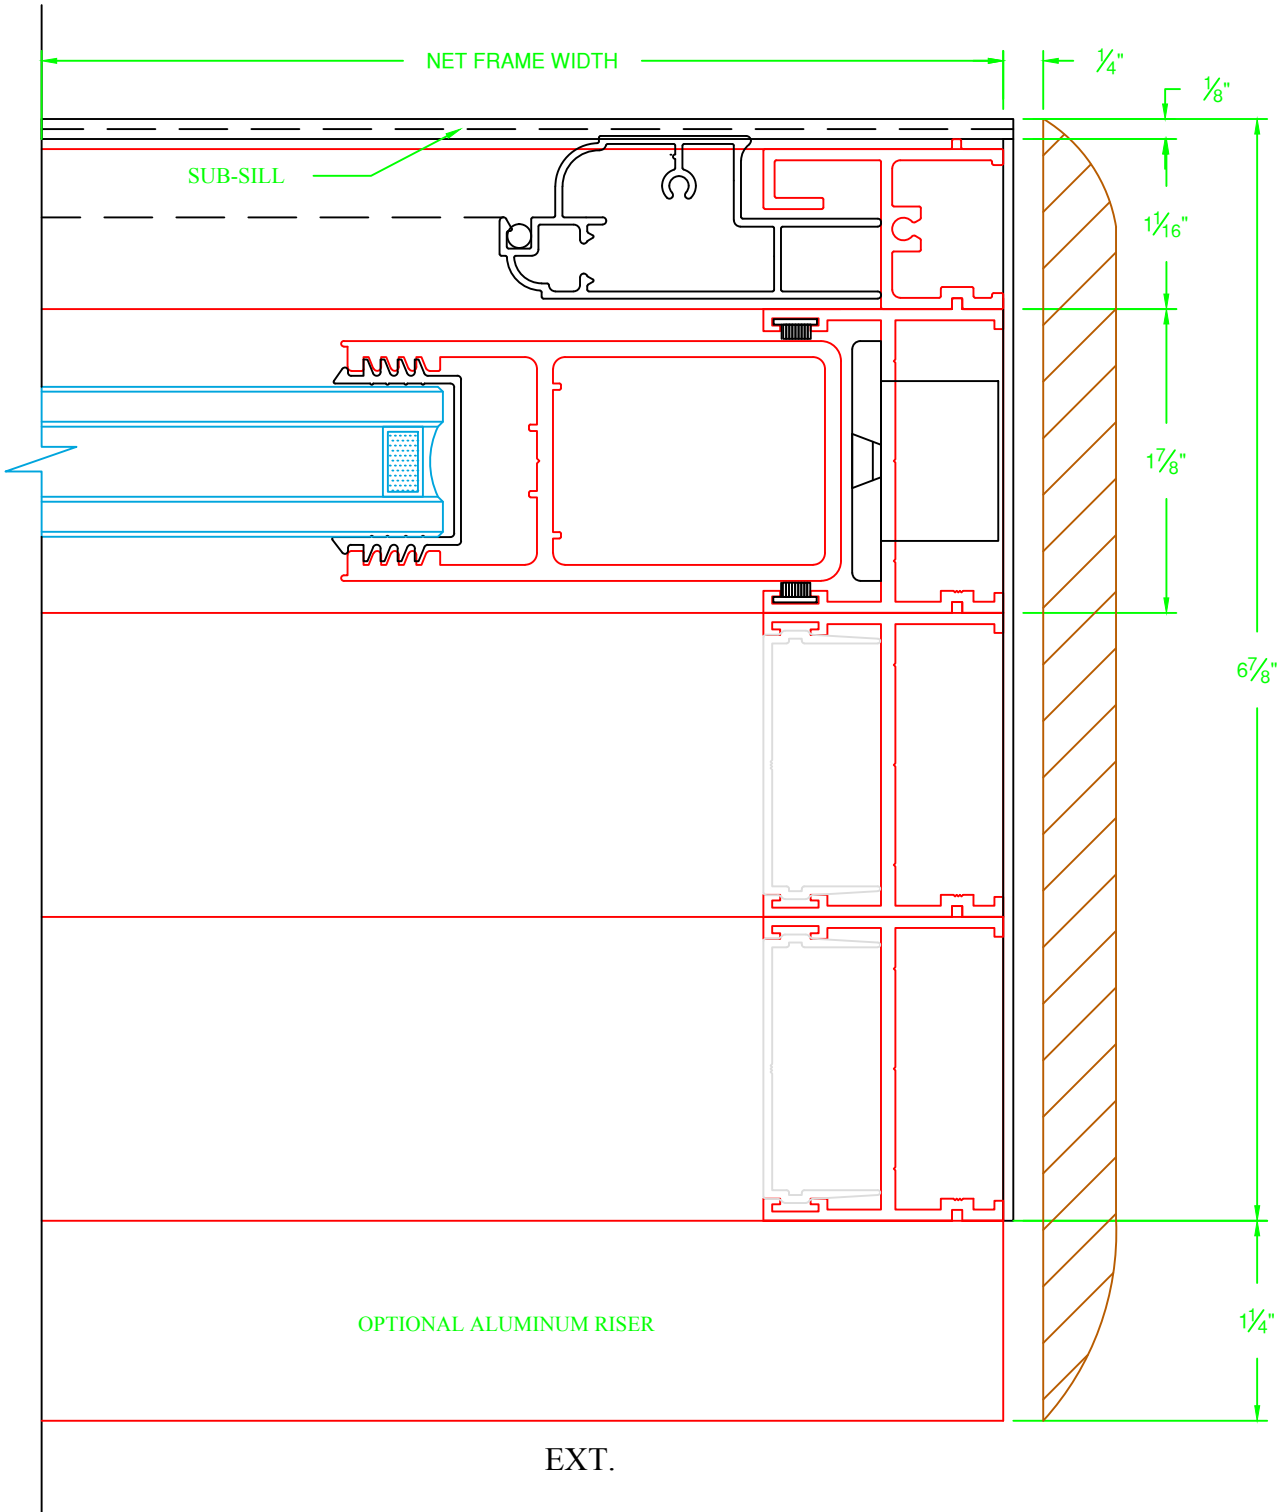

3 Vari-Slide Interlocks

4A Vari-Slide Lock Jamb
Flush Track w/ Riser

EXT.

4B Vari-Slide Lock Jamb w/ Screen
Flush Track w/ Riser

5A Vari-Slide Sill
Flush Track w/ Riser

5B Vari-Slide Sill w/ Screen
Flush Track w/ Riser

5F Vari-Slide Rail Options

2 3/4" Rail is not available using the Concealed Slim-Track

6A Vari-Slide Head

6B Vari-Slide Head w/ Screen

7A Vari-Slide Fixed Jamb
Flush Track w/ Riser

7B Vari-Slide Fixed Jamb w/ Screen
Flush Track w/ Riser

8A Vari-Slide Lock Jamb
Flush Track w/ Riser

8B Vari-Slide Lock Jamb w/ Screen
Flush Track w/ Riser

9A Vari-Slide Sill
Flush Track w/ Riser

9B Vari-Slide Sill w/ Screen
Flush Track w/ Riser

EXT.

DRAIN CHANNEL
OPTIONAL

10A

Vari-Slide Sill
Slim-Track

10B Vari-Slide Sill
Slim-Track

10C Vari-Slide Head

⑩D Flush Track / Panelized Screen

(11A) Vari-Slide Sill
Flush Track w/ Riser

①1B Vari-Slide Meeting Stile
Bi-Part Inline

EXT.