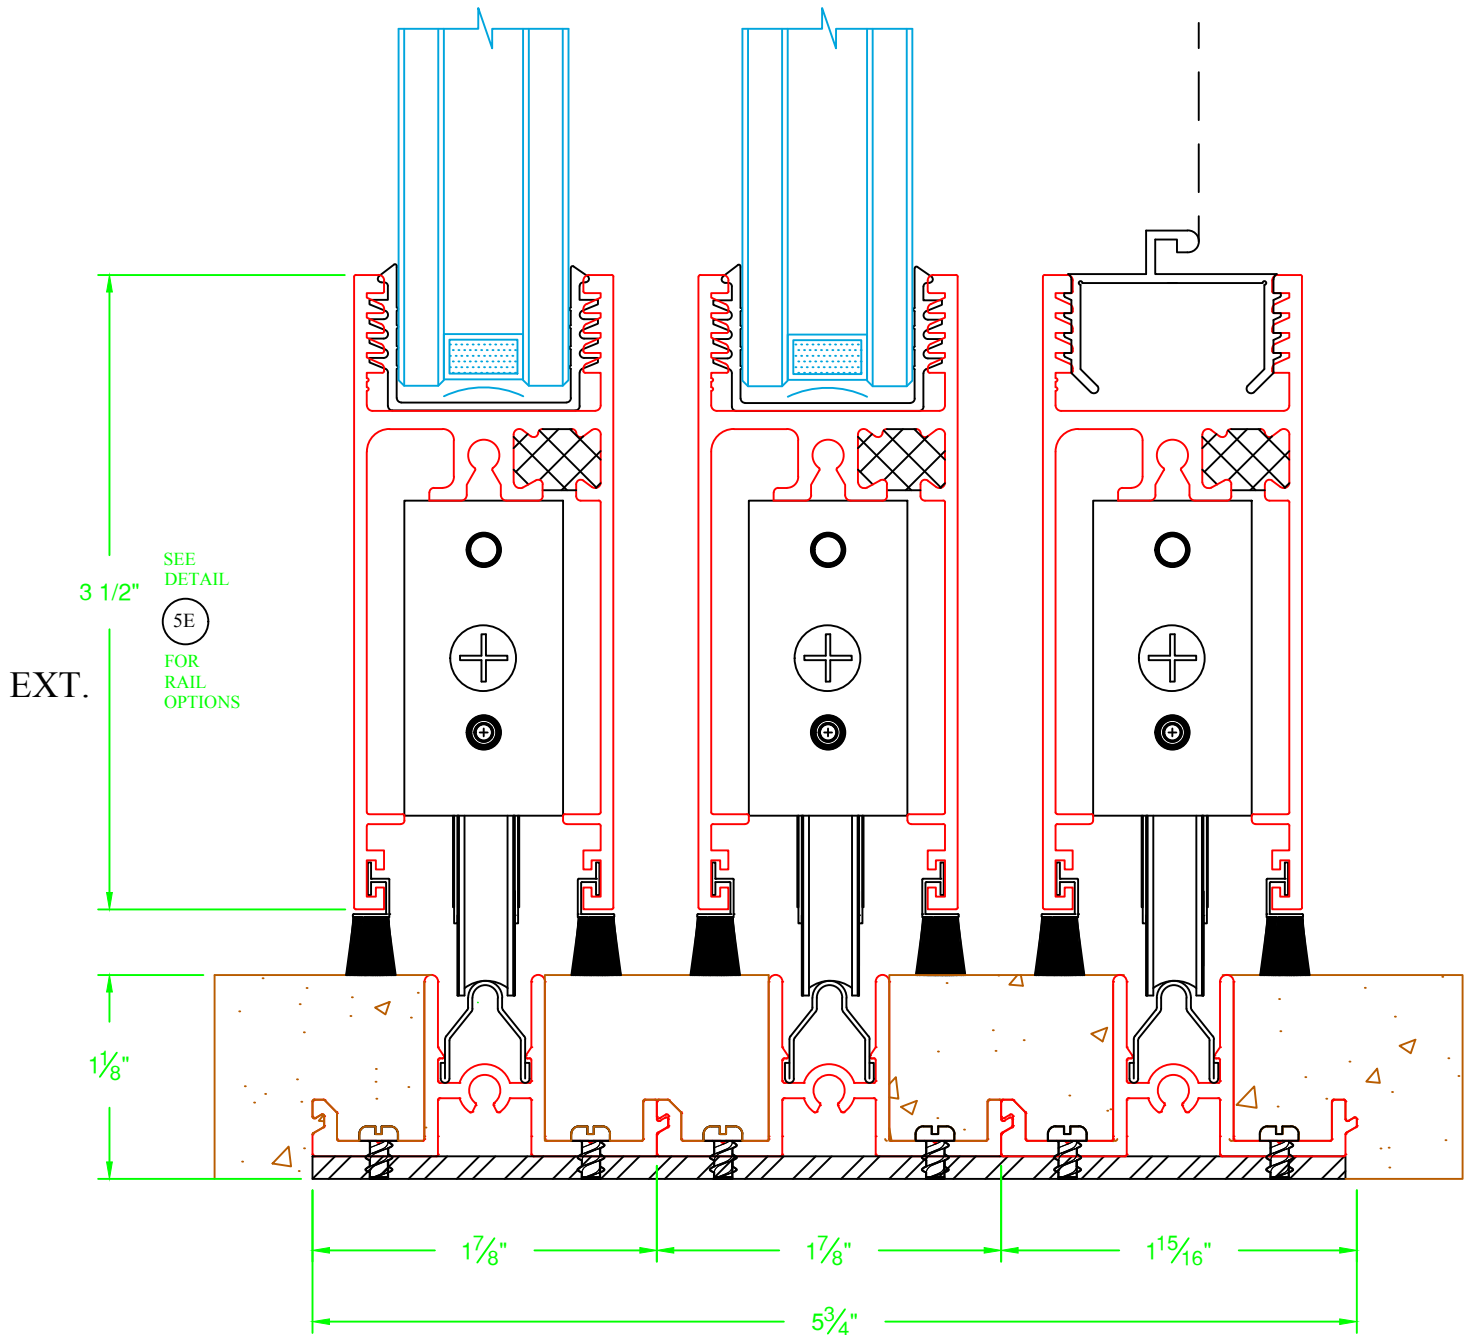

5F Vari-Slide Rail Options

2 3/4" Rail is not available using the Concealed Slim-Track

6A Vari-Slide Head

6B Vari-Slide Head w/ Screen

7A Vari-Slide Fixed Jamb
Flush Track w/ Riser

7B Vari-Slide Fixed Jamb w/ Screen
Flush Track w/ Riser

8A Vari-Slide Lock Jamb
Flush Track w/ Riser

8B Vari-Slide Lock Jamb w/ Screen
Flush Track w/ Riser

9A Vari-Slide Sill
Flush Track w/ Riser

9B Vari-Slide Sill w/ Screen
Flush Track w/ Riser

EXT.

DRAIN CHANNEL
OPTIONAL

10A

Vari-Slide Sill
Slim-Track

10B Vari-Slide Sill
Slim-Track

10C Vari-Slide Head

⑩D Flush Track / Panelized Screen

(11A) Vari-Slide Sill
Flush Track w/ Riser

①1B Vari-Slide Meeting Stile
Bi-Part Inline

EXT.