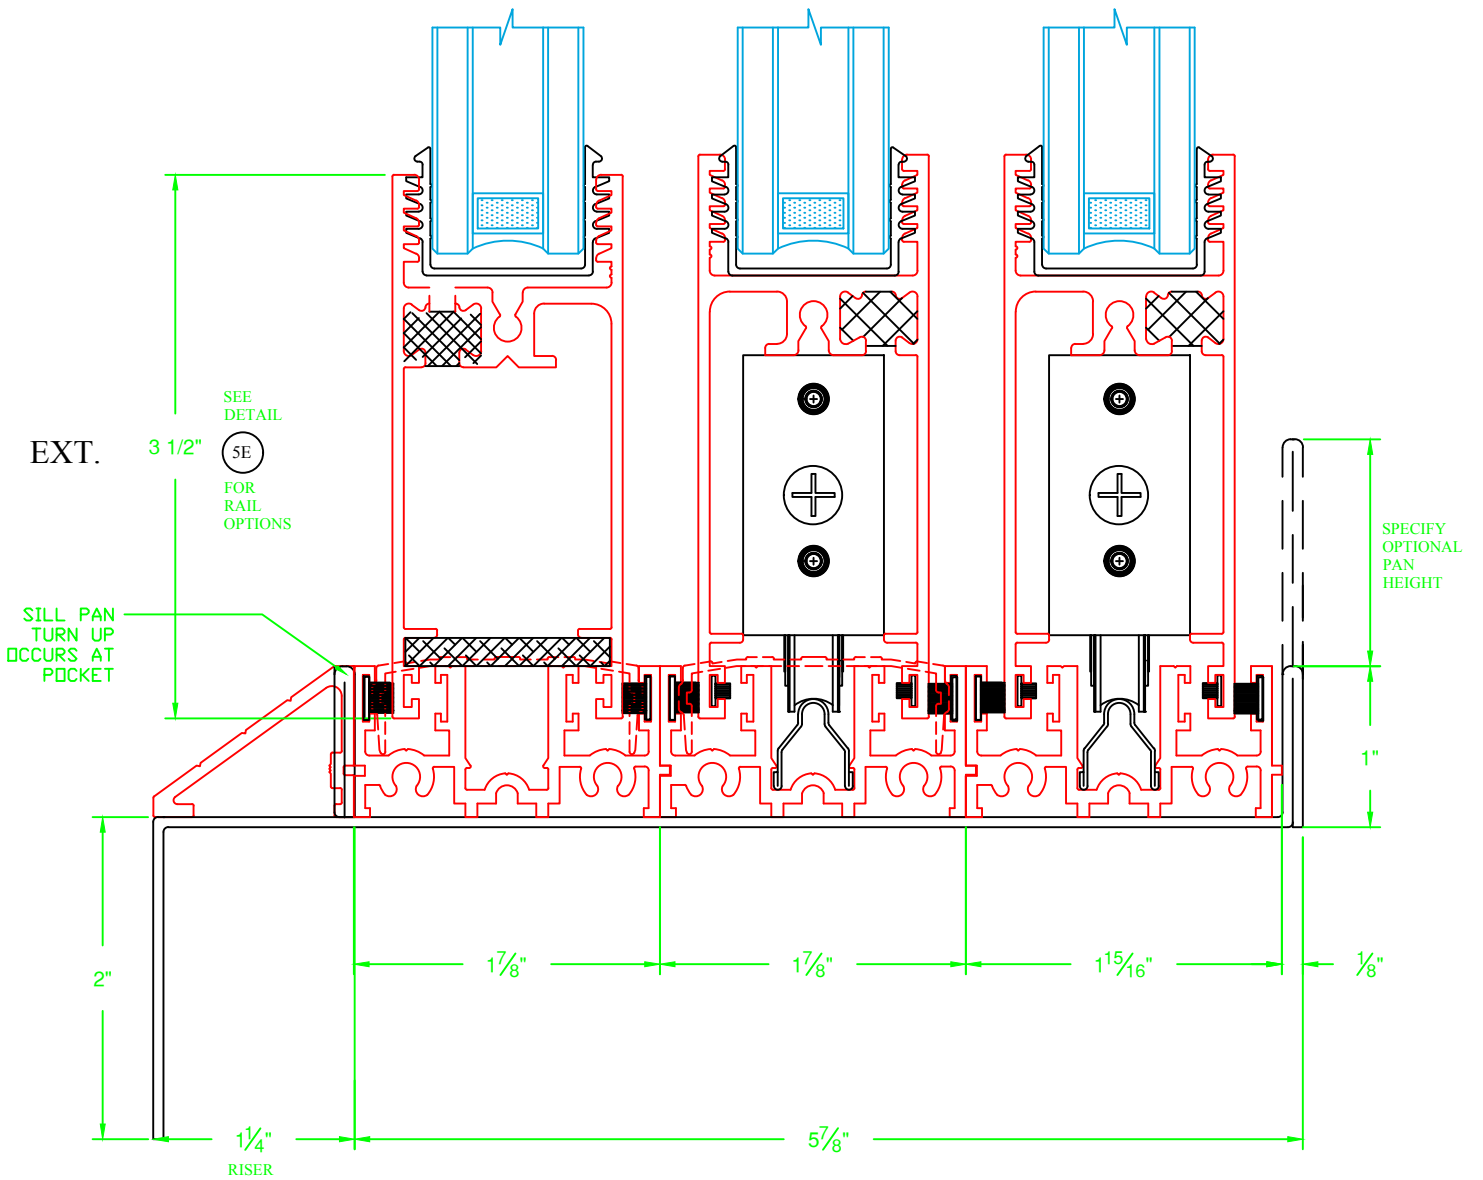

3 Vari-Slide Interlocks

4A Vari-Slide Lock Jamb
Flush Track w/ Riser

EXT.

4B Vari-Slide Lock Jamb w/ Screen
Flush Track w/ Riser

5A Vari-Slide Sill
Flush Track w/ Riser

5B Vari-Slide Sill w/ Screen
Flush Track w/ Riser

5F Vari-Slide Rail Options

2 3/4" Rail is not available using the Concealed Slim-Track

6A Vari-Slide Head

6B Vari-Slide Head w/ Screen

7A Vari-Slide Fixed Jamb
Flush Track w/ Riser

7B Vari-Slide Fixed Jamb w/ Screen
Flush Track w/ Riser

8A Vari-Slide Lock Jamb
Flush Track w/ Riser

8B Vari-Slide Lock Jamb w/ Screen
Flush Track w/ Riser

9A Vari-Slide Sill
Flush Track w/ Riser

9B Vari-Slide Sill w/ Screen
Flush Track w/ Riser

EXT.

DRAIN CHANNEL
OPTIONAL

10A

Vari-Slide Sill
Slim-Track

10B Vari-Slide Sill
Slim-Track

10C Vari-Slide Head

⑩D Flush Track / Panelized Screen

(11A) Vari-Slide Sill
Flush Track w/ Riser

①1B Vari-Slide Meeting Stile
Bi-Part Inline

EXT.