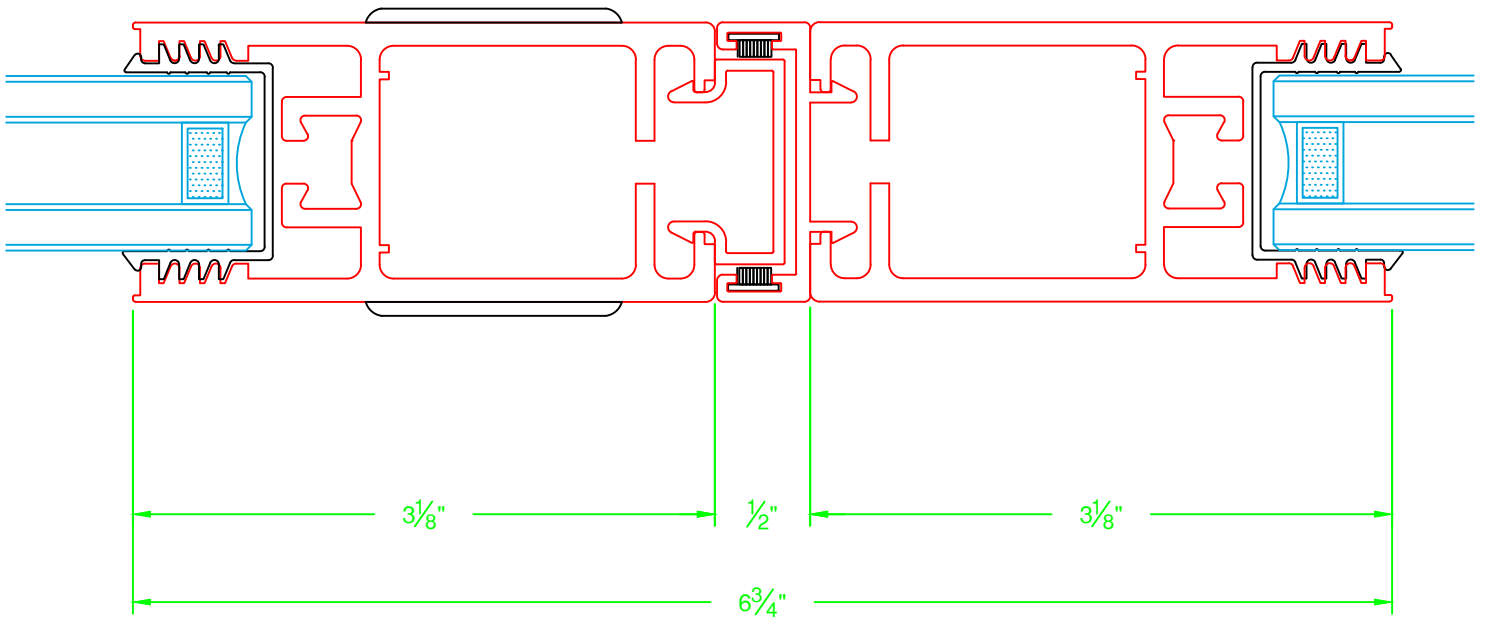

5F Vari-Slide Rail Options

2 3/4" Rail is not available using the Concealed Slim-Track

6A Vari-Slide Head

6B Vari-Slide Head w/ Screen

7A Vari-Slide Fixed Jamb
Flush Track w/ Riser

7B Vari-Slide Fixed Jamb w/ Screen
Flush Track w/ Riser

8A Vari-Slide Lock Jamb
Flush Track w/ Riser

8B Vari-Slide Lock Jamb w/ Screen
Flush Track w/ Riser

9A Vari-Slide Sill
Flush Track w/ Riser

9B Vari-Slide Sill w/ Screen
Flush Track w/ Riser

EXT.

DRAIN CHANNEL
OPTIONAL

10A

Vari-Slide Sill
Slim-Track

10B Vari-Slide Sill
Slim-Track

10C Vari-Slide Head

⑩D Flush Track / Panelized Screen

(11A) Vari-Slide Sill
Flush Track w/ Riser

①1B Vari-Slide Meeting Stile
Bi-Part Inline

EXT.

11C Vari-Slide Meeting Stile
Bi-Part 90°

EXT.

EXT.

Varies Degrees