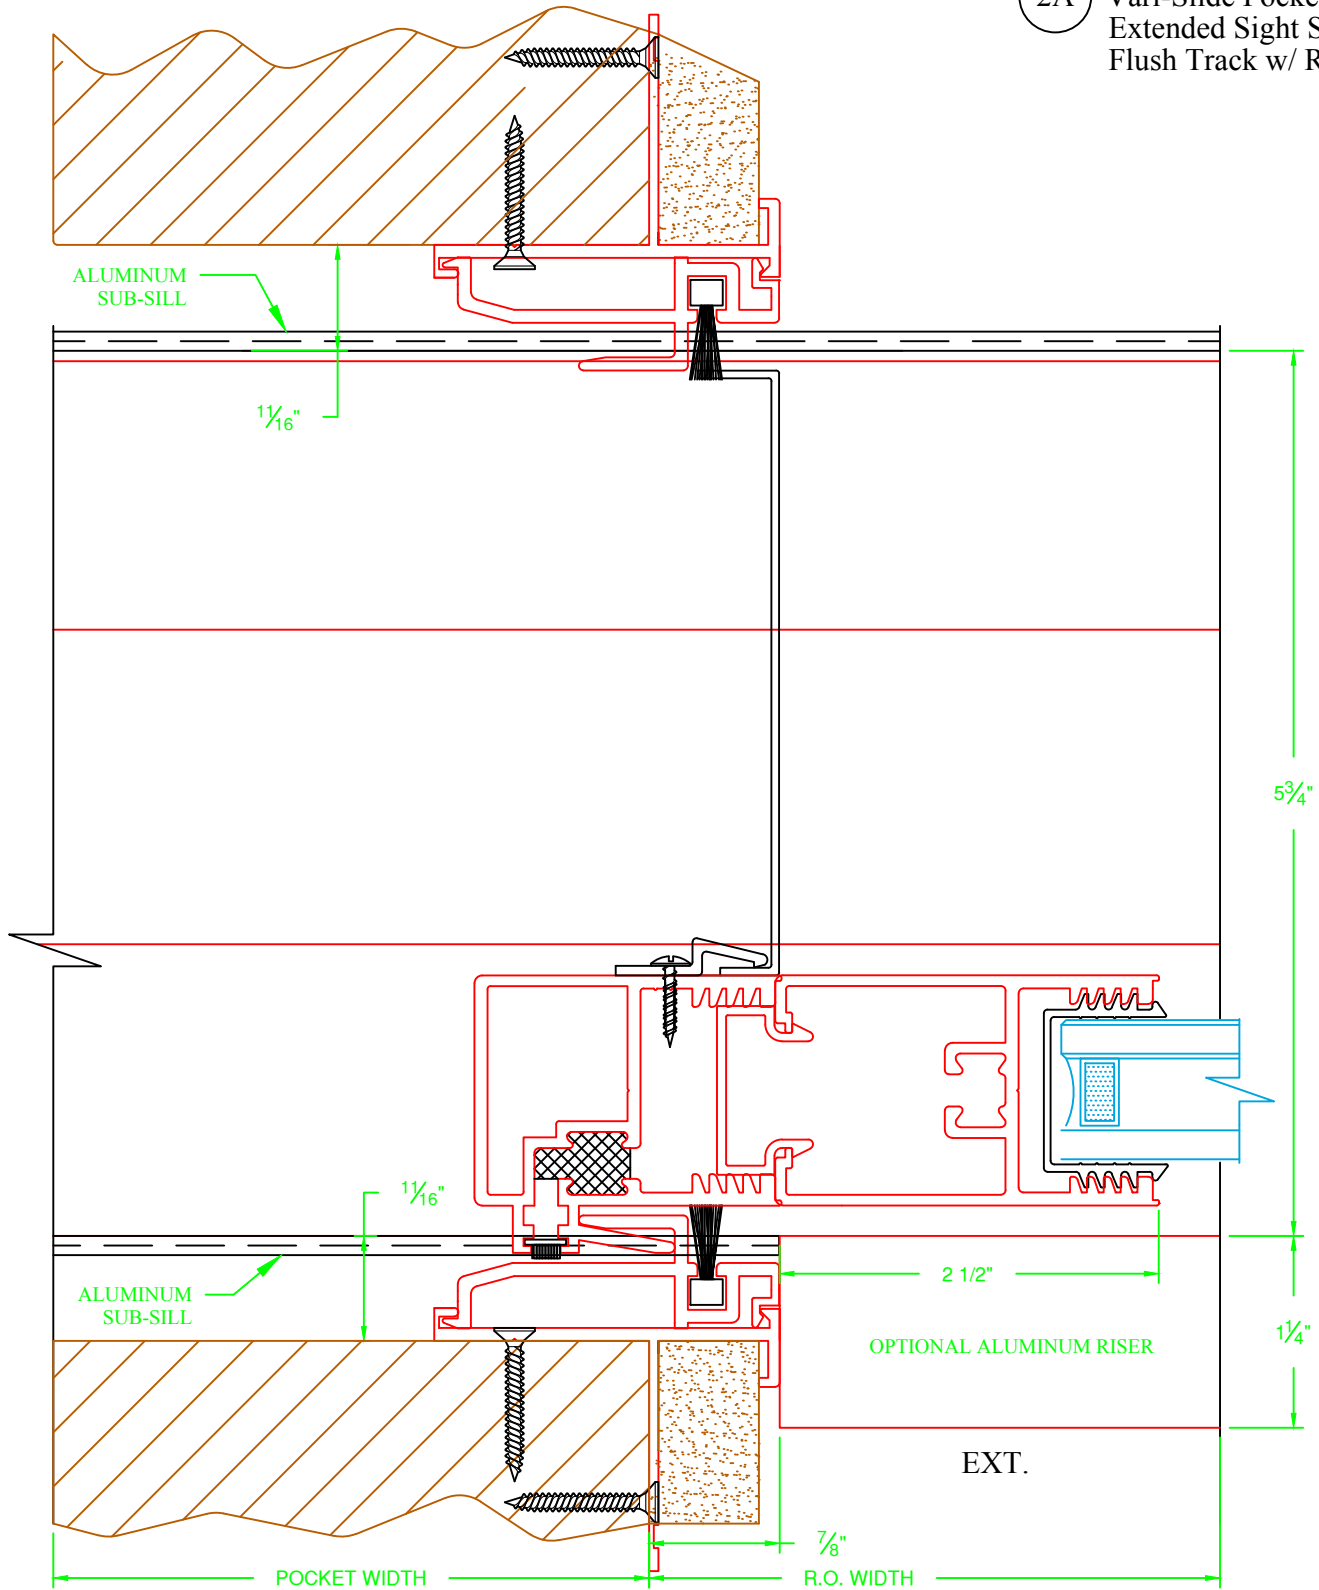

1A Vari-Slide Head

①B Vari-Slide Head w/ Screen

2A Vari-Slide Pocket Jamb
Extended Sight Stile
Flush Track w/ Riser

2B Vari-Slide Pocket Jamb w/ Screen Flush Track w/ Riser

2C Vari-Slide Pocket Jamb
Concealed Slim-Track

3 Vari-Slide Interlocks

4A Vari-Slide Lock Jamb
Flush Track w/ Riser

EXT.

4B Vari-Slide Lock Jamb w/ Screen
Flush Track w/ Riser

5A Vari-Slide Sill
Flush Track w/ Riser

5B Vari-Slide Sill w/ Screen
Flush Track w/ Riser

5F Vari-Slide Rail Options

2 3/4" Rail is not available using the Concealed Slim-Track

6A Vari-Slide Head

6B Vari-Slide Head w/ Screen

7A Vari-Slide Fixed Jamb
Flush Track w/ Riser

7B Vari-Slide Fixed Jamb w/ Screen
Flush Track w/ Riser

8A Vari-Slide Lock Jamb
Flush Track w/ Riser

8B Vari-Slide Lock Jamb w/ Screen
Flush Track w/ Riser

9A Vari-Slide Sill
Flush Track w/ Riser

9B Vari-Slide Sill w/ Screen
Flush Track w/ Riser

EXT.

DRAIN CHANNEL
OPTIONAL