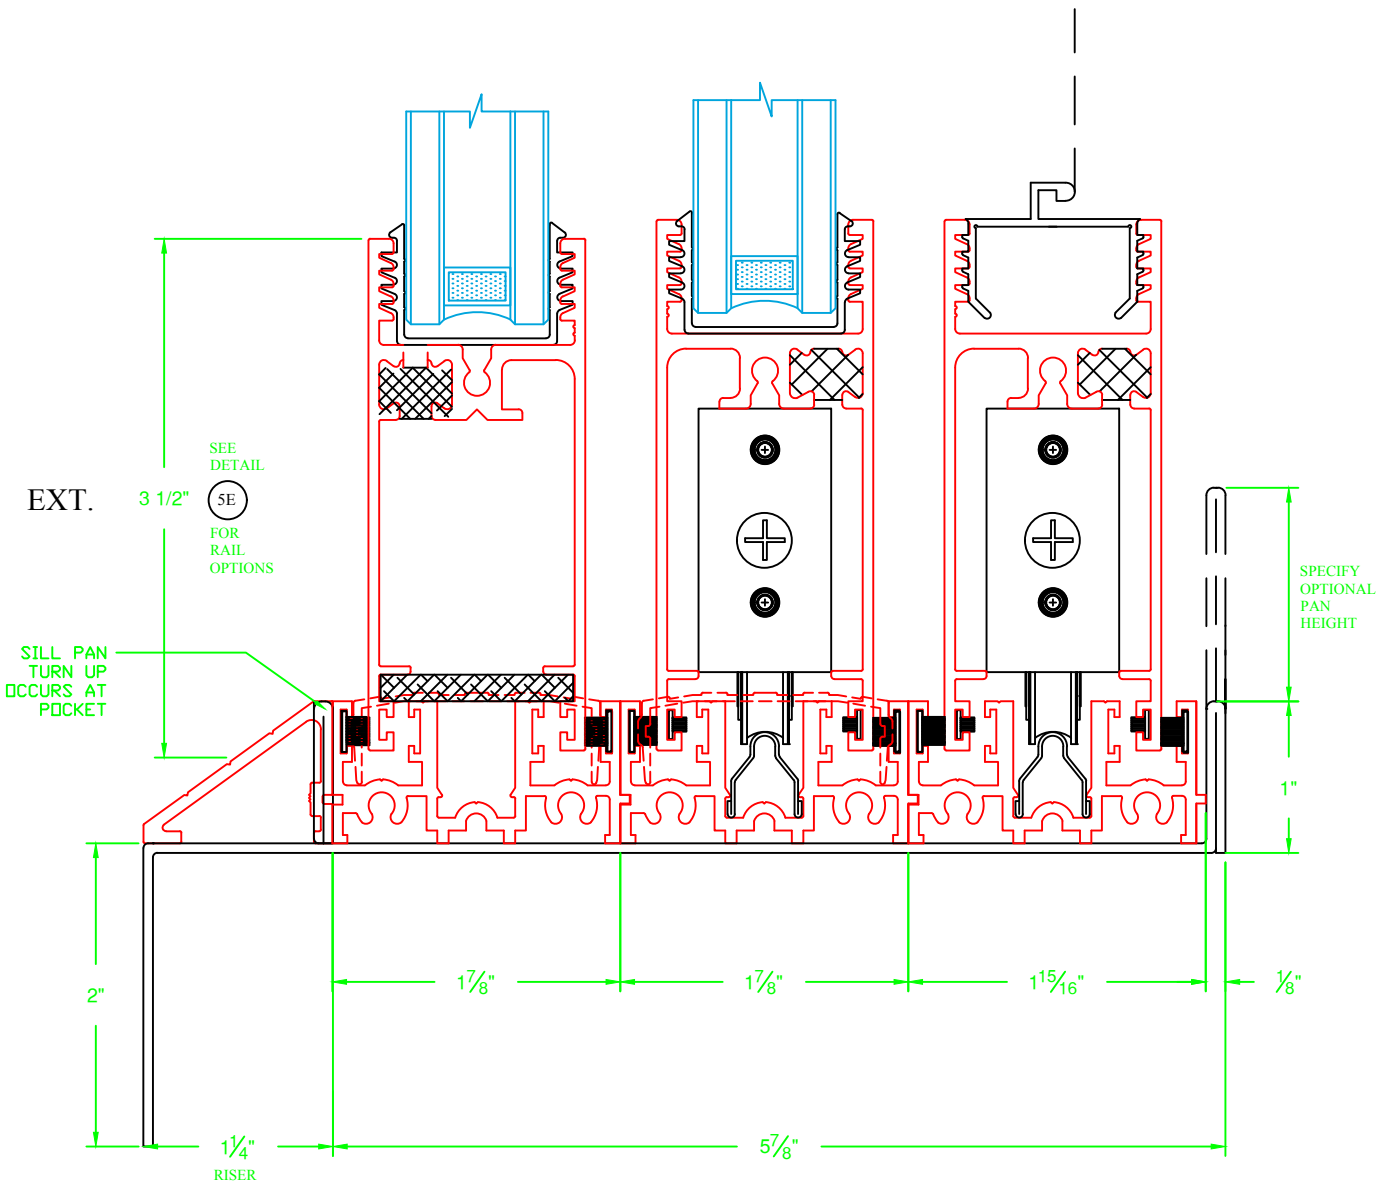

5F Vari-Slide Rail Options

2 3/4" Rail is not available using the Concealed Slim-Track

6A Vari-Slide Head

6B Vari-Slide Head w/ Screen

7A Vari-Slide Fixed Jamb
Flush Track w/ Riser

7B Vari-Slide Fixed Jamb w/ Screen
Flush Track w/ Riser

8A Vari-Slide Lock Jamb
Flush Track w/ Riser

8B Vari-Slide Lock Jamb w/ Screen
Flush Track w/ Riser

9A Vari-Slide Sill
Flush Track w/ Riser

9B Vari-Slide Sill w/ Screen
Flush Track w/ Riser

EXT.

DRAIN CHANNEL
OPTIONAL

10A

Vari-Slide Sill
Slim-Track

10B Vari-Slide Sill
Slim-Track

10C Vari-Slide Head

⑩D Flush Track / Panelized Screen

(11A) Vari-Slide Sill
Flush Track w/ Riser

①1B Vari-Slide Meeting Stile
Bi-Part Inline

EXT.

11C Vari-Slide Meeting Stile
Bi-Part 90°

EXT.

EXT.

Varies Degrees