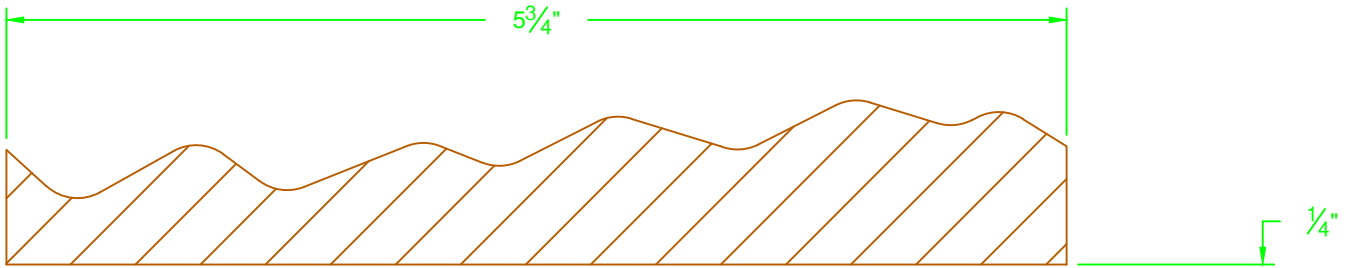

10A

Vari-Slide Sill
Slim-Track

10B Vari-Slide Sill
Slim-Track

10C Vari-Slide Head

⑩D Flush Track / Panelized Screen

(11A) Vari-Slide Sill
Flush Track w/ Riser

①1B Vari-Slide Meeting Stile
Bi-Part Inline

EXT.