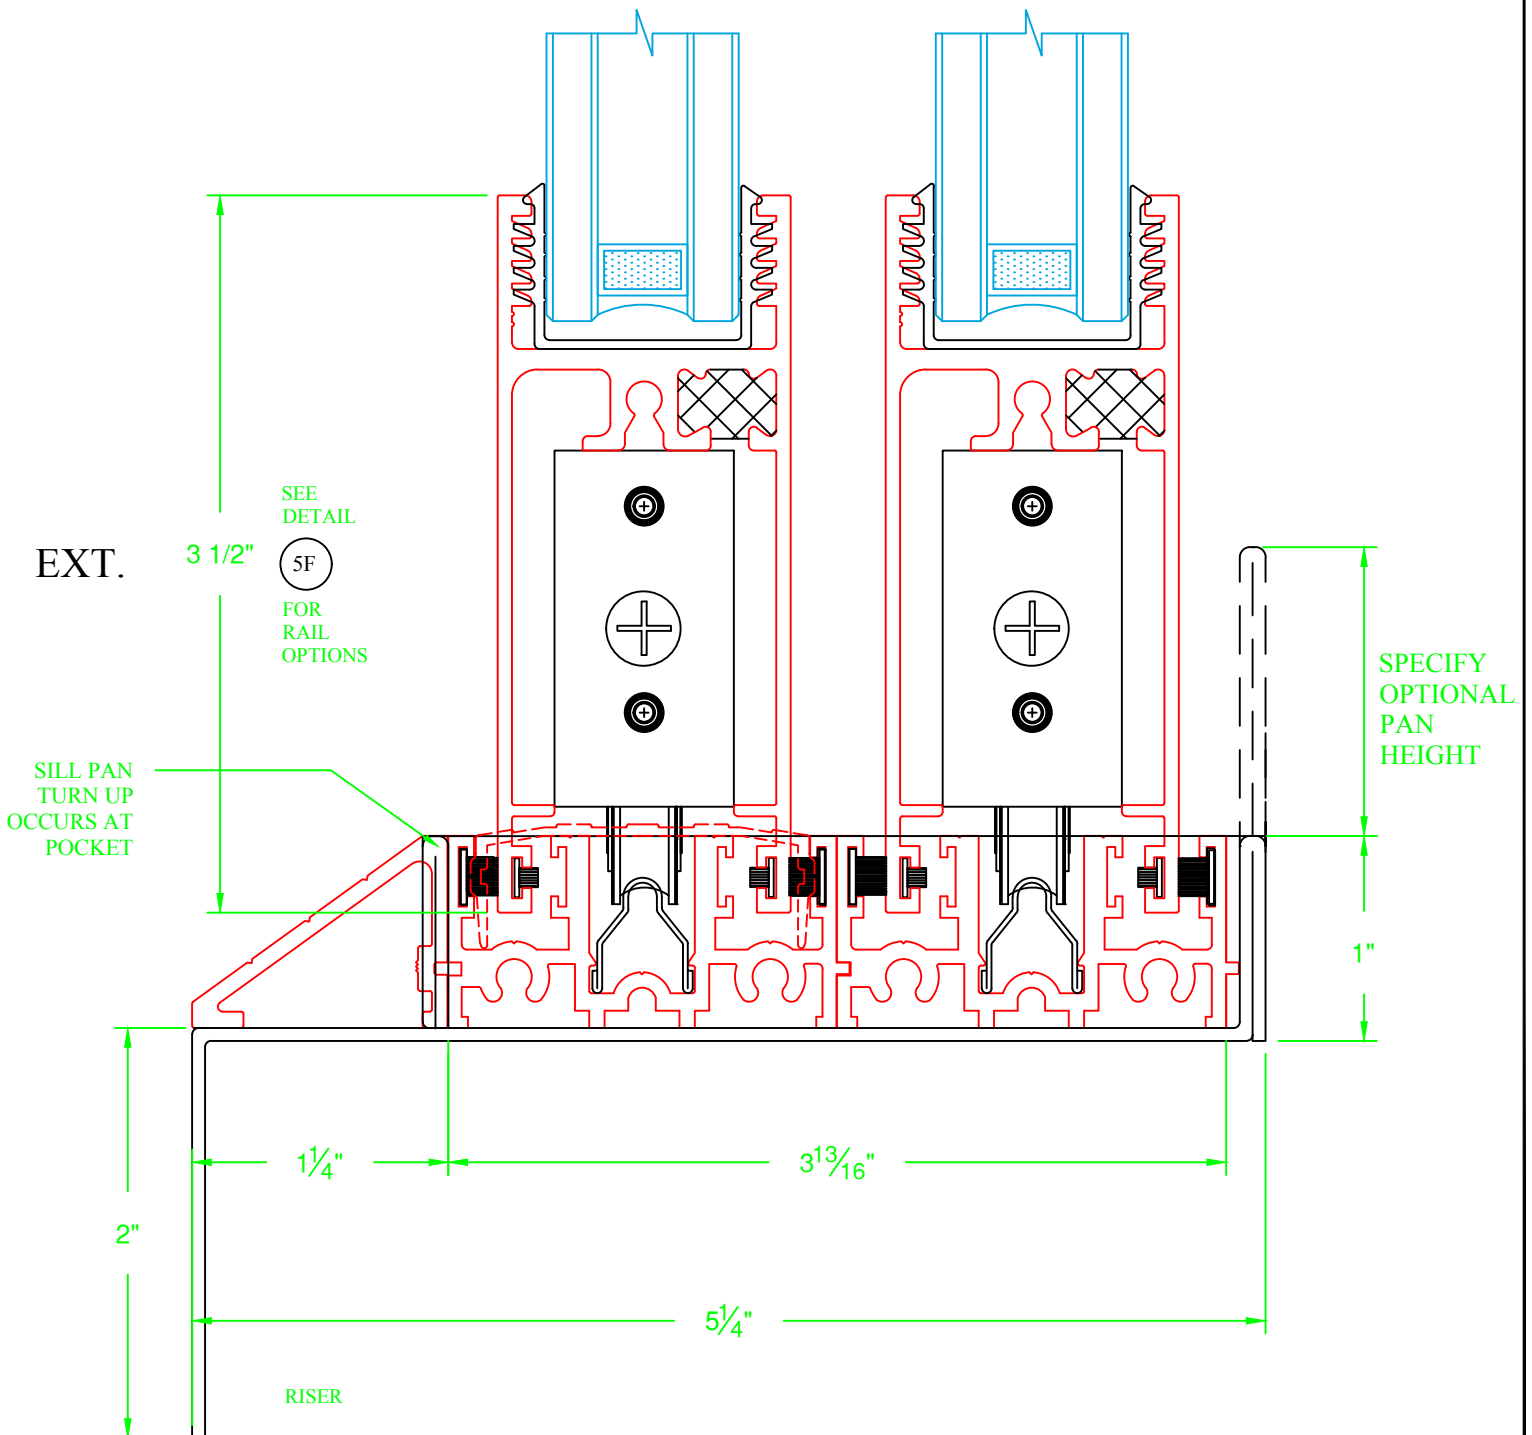

3 Vari-Slide Interlocks

4A Vari-Slide Lock Jamb
Flush Track w/ Riser

EXT.

4B Vari-Slide Lock Jamb w/ Screen
Flush Track w/ Riser

5A Vari-Slide Sill
Flush Track w/ Riser

5B Vari-Slide Sill w/ Screen
Flush Track w/ Riser

5F Vari-Slide Rail Options

2 3/4" Rail is not available using the Concealed Slim-Track

6A Vari-Slide Head

6B Vari-Slide Head w/ Screen

7A Vari-Slide Fixed Jamb
Flush Track w/ Riser

7B Vari-Slide Fixed Jamb w/ Screen
Flush Track w/ Riser

8A Vari-Slide Lock Jamb
Flush Track w/ Riser

8B Vari-Slide Lock Jamb w/ Screen
Flush Track w/ Riser

9A Vari-Slide Sill
Flush Track w/ Riser

9B Vari-Slide Sill w/ Screen
Flush Track w/ Riser

EXT.

DRAIN CHANNEL
OPTIONAL

10A

Vari-Slide Sill
Slim-Track

10B Vari-Slide Sill
Slim-Track

10C Vari-Slide Head

⑩D Flush Track / Panelized Screen

(11A) Vari-Slide Sill
Flush Track w/ Riser

①1B Vari-Slide Meeting Stile
Bi-Part Inline

EXT.