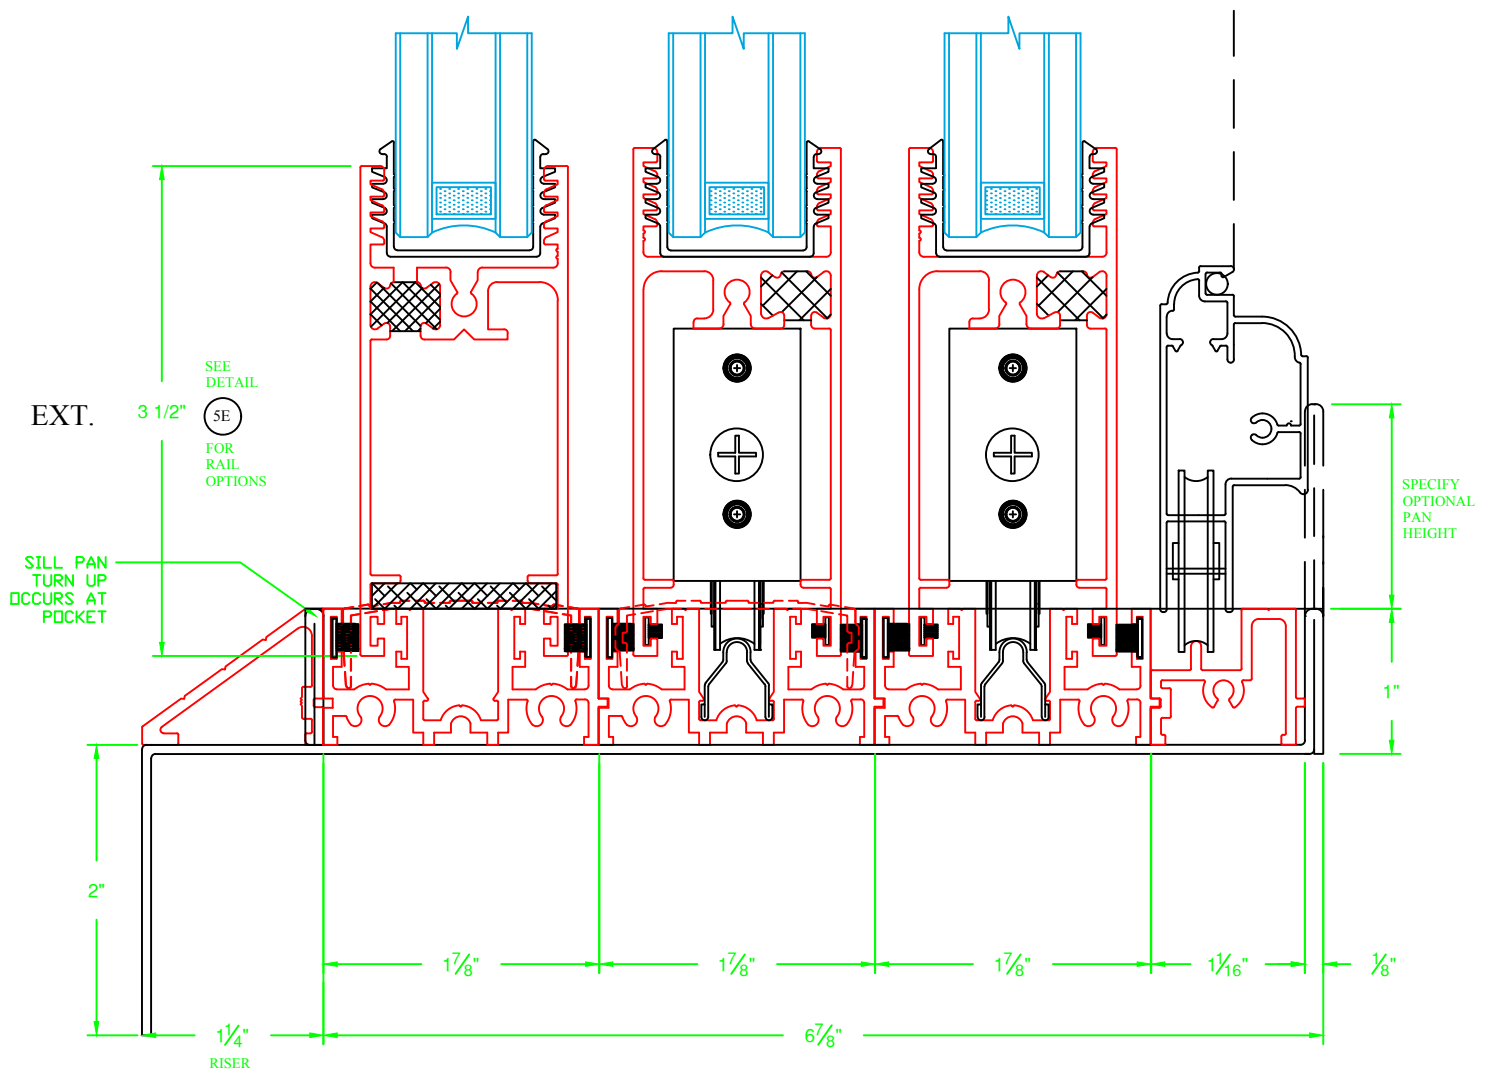

5F Vari-Slide Rail Options

2 3/4" Rail is not available using the Concealed Slim-Track

6A Vari-Slide Head

6B Vari-Slide Head w/ Screen

7A Vari-Slide Fixed Jamb
Flush Track w/ Riser

7B Vari-Slide Fixed Jamb w/ Screen
Flush Track w/ Riser

8A Vari-Slide Lock Jamb
Flush Track w/ Riser

8B Vari-Slide Lock Jamb w/ Screen
Flush Track w/ Riser

9A Vari-Slide Sill
Flush Track w/ Riser

9B Vari-Slide Sill w/ Screen
Flush Track w/ Riser

EXT.

DRAIN CHANNEL
OPTIONAL

10A

Vari-Slide Sill
Slim-Track

10B Vari-Slide Sill
Slim-Track

10C Vari-Slide Head

⑩D Flush Track / Panelized Screen

(11A) Vari-Slide Sill
Flush Track w/ Riser

①1B Vari-Slide Meeting Stile
Bi-Part Inline

EXT.