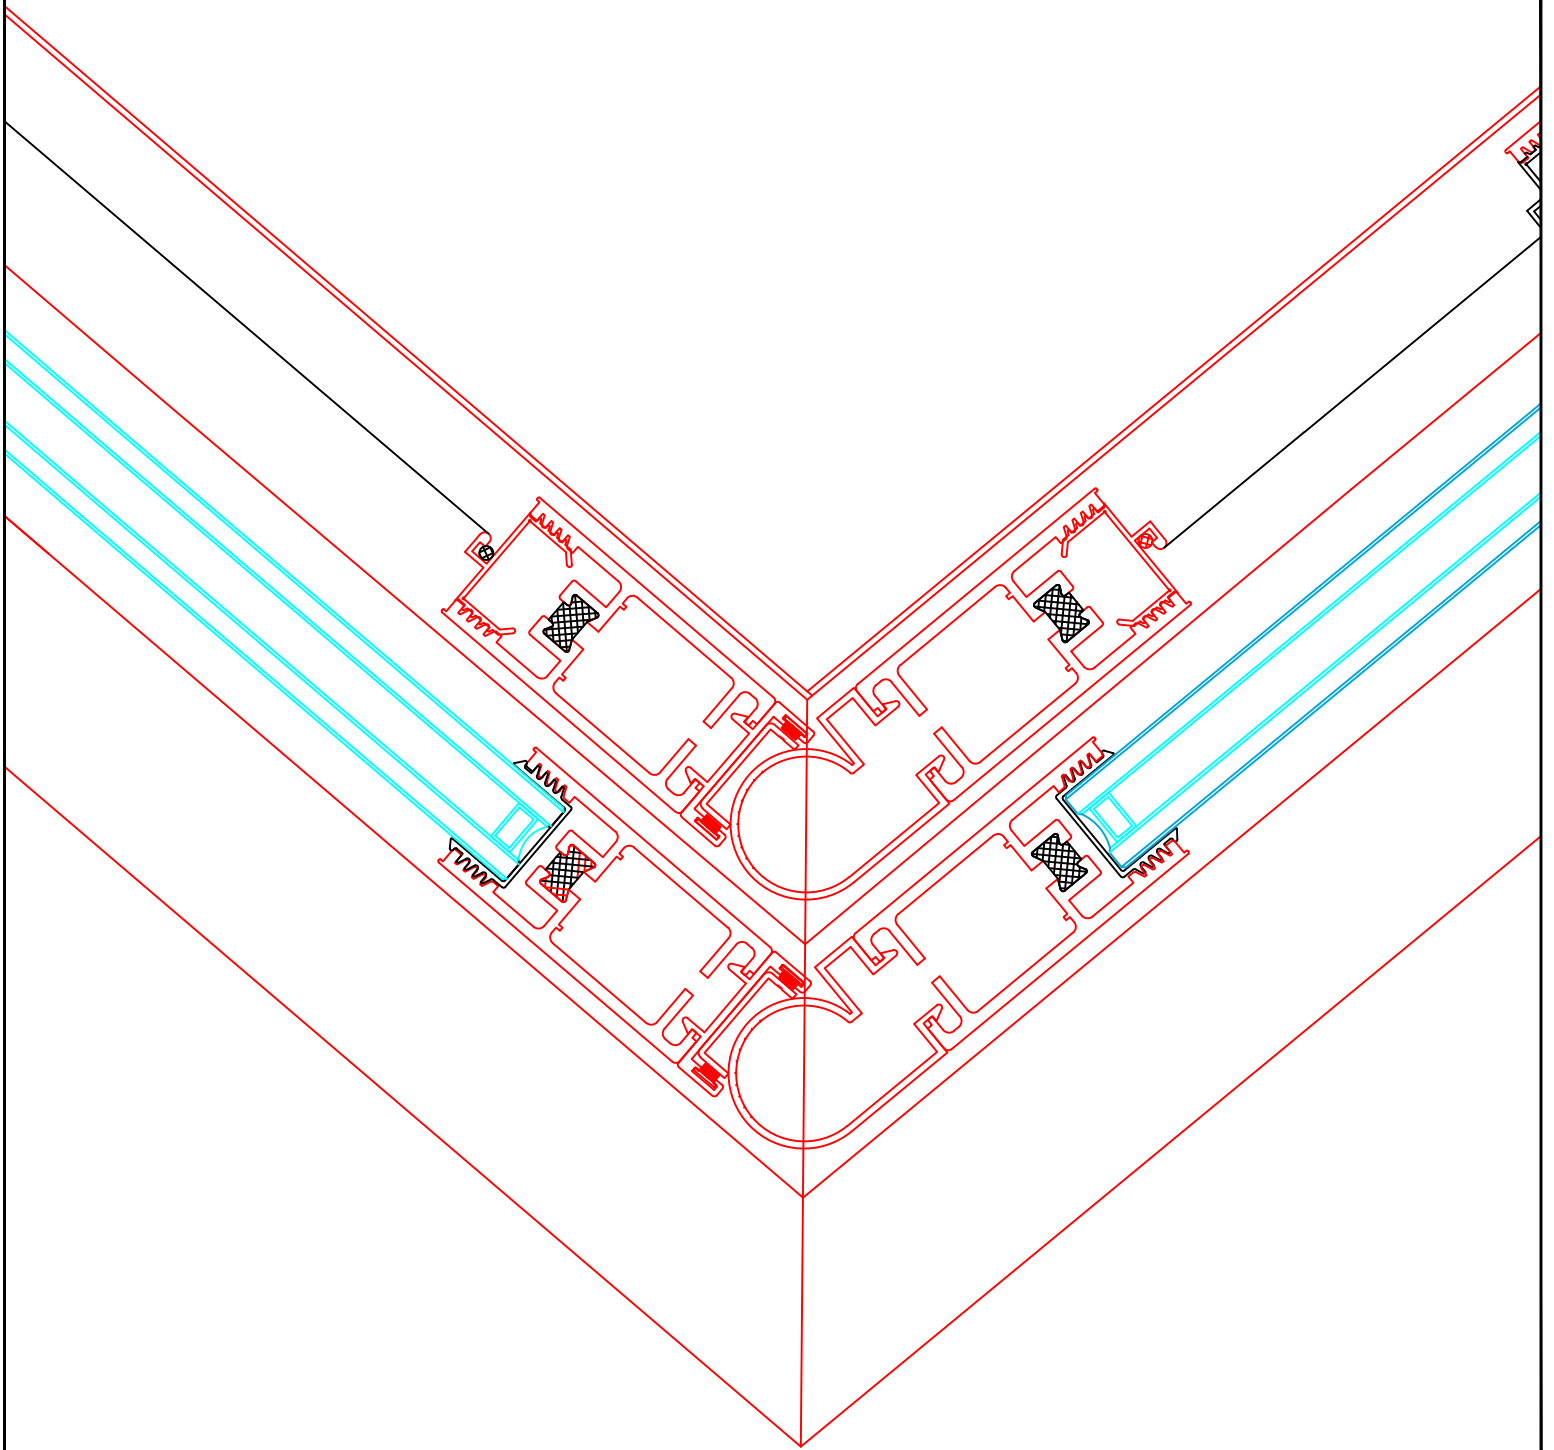

Varies Degrees