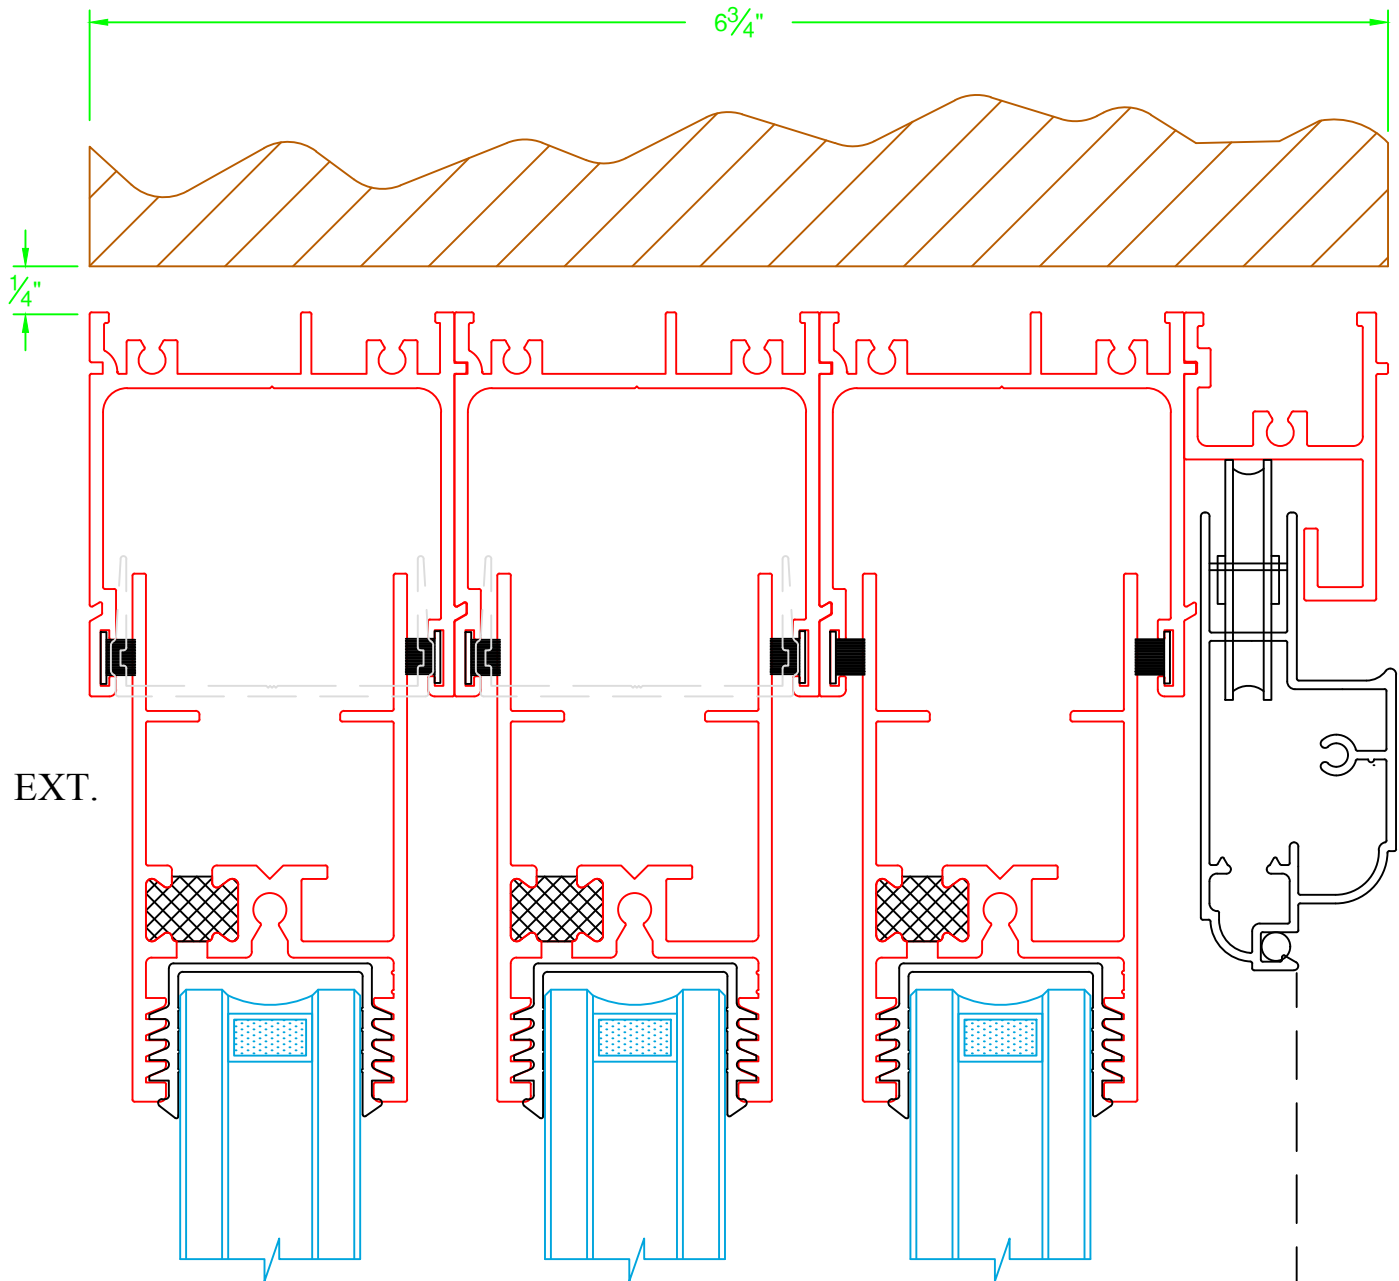

3 Vari-Slide Interlocks

4A Vari-Slide Lock Jamb
Flush Track w/ Riser

EXT.

4B Vari-Slide Lock Jamb w/ Screen
Flush Track w/ Riser

5A Vari-Slide Sill
Flush Track w/ Riser

5B Vari-Slide Sill w/ Screen
Flush Track w/ Riser

5F Vari-Slide Rail Options

2 3/4" Rail is not available using the Concealed Slim-Track

6A Vari-Slide Head

6B Vari-Slide Head w/ Screen

7A Vari-Slide Fixed Jamb
Flush Track w/ Riser

7B Vari-Slide Fixed Jamb w/ Screen
Flush Track w/ Riser

8A Vari-Slide Lock Jamb
Flush Track w/ Riser

8B Vari-Slide Lock Jamb w/ Screen
Flush Track w/ Riser

9A Vari-Slide Sill
Flush Track w/ Riser

9B Vari-Slide Sill w/ Screen
Flush Track w/ Riser

EXT.

DRAIN CHANNEL
OPTIONAL

10A

Vari-Slide Sill
Slim-Track

10B Vari-Slide Sill
Slim-Track

10C Vari-Slide Head

⑩D Flush Track / Panelized Screen

(11A) Vari-Slide Sill
Flush Track w/ Riser

①1B Vari-Slide Meeting Stile
Bi-Part Inline

EXT.