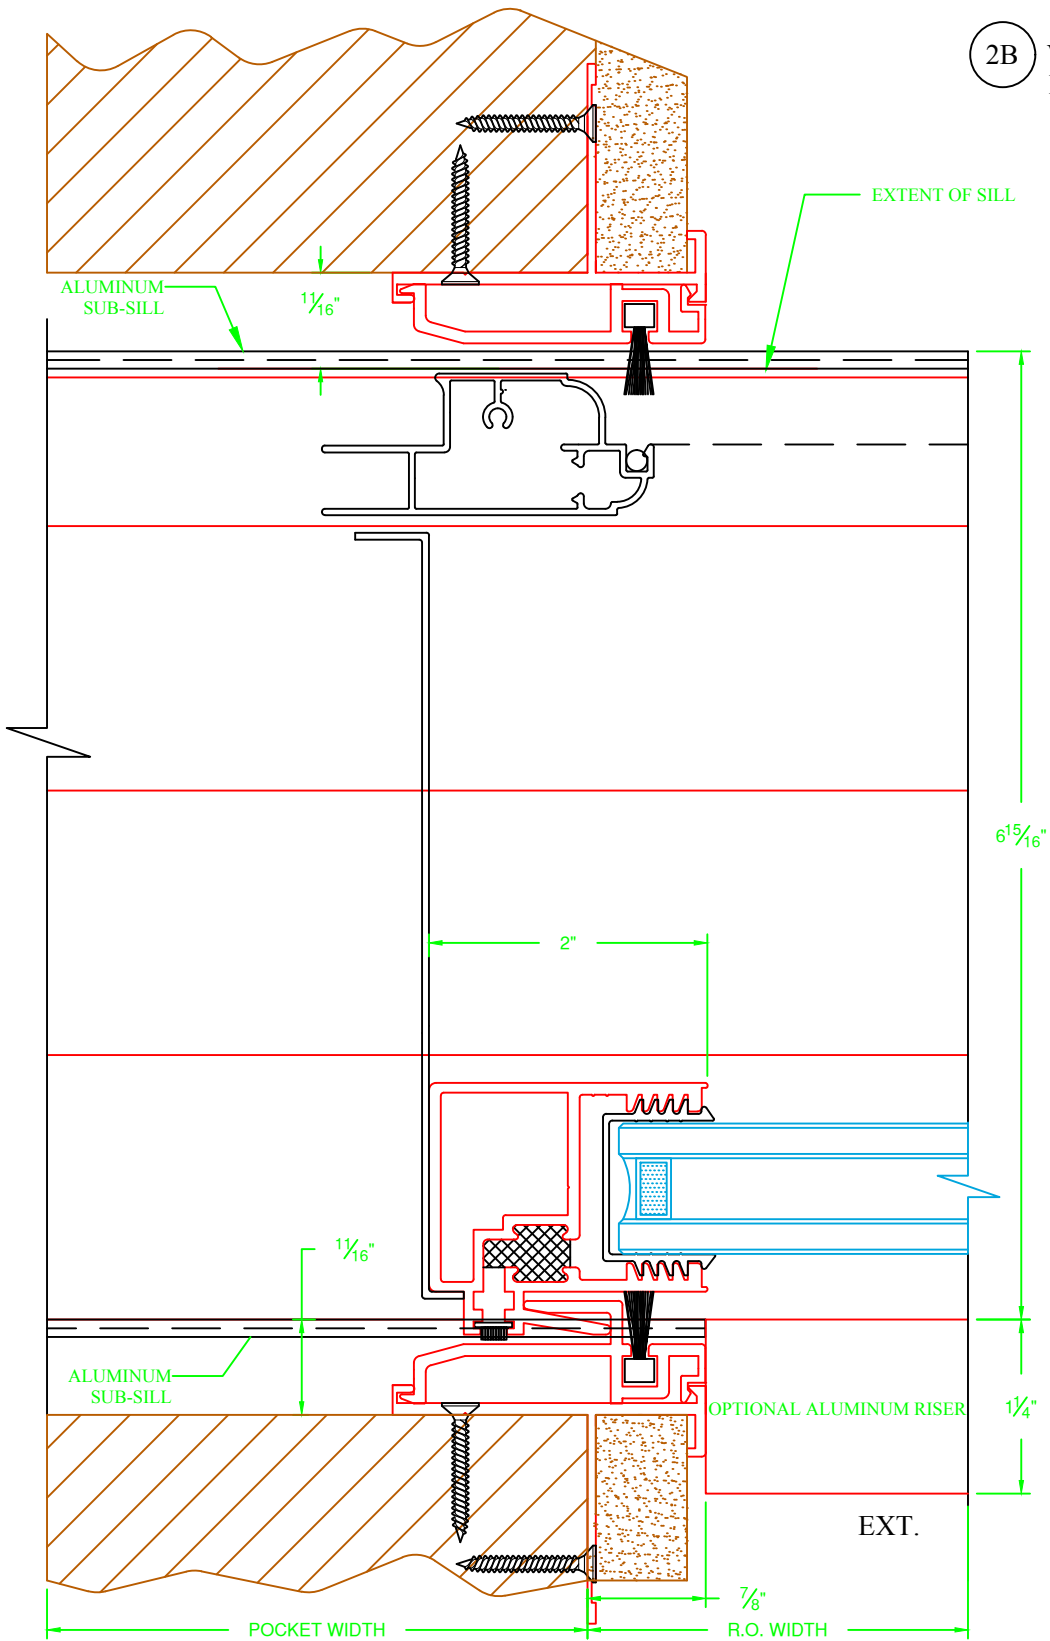

1A Vari-Slide Head

①B Vari-Slide Head w/ Screen

2A Vari-Slide Pocket Jamb
Extended Sight Stile
Flush Track w/ Riser

2B Vari-Slide Pocket Jamb w/ Screen Flush Track w/ Riser

2C Vari-Slide Pocket Jamb
Concealed Slim-Track

3 Vari-Slide Interlocks

4A Vari-Slide Lock Jamb
Flush Track w/ Riser

EXT.

4B Vari-Slide Lock Jamb w/ Screen
Flush Track w/ Riser

5A Vari-Slide Sill
Flush Track w/ Riser

5B Vari-Slide Sill w/ Screen
Flush Track w/ Riser

5F Vari-Slide Rail Options

2 3/4" Rail is not available using the Concealed Slim-Track

6A Vari-Slide Head

6B Vari-Slide Head w/ Screen

7A Vari-Slide Fixed Jamb
Flush Track w/ Riser

7B Vari-Slide Fixed Jamb w/ Screen
Flush Track w/ Riser

8A Vari-Slide Lock Jamb
Flush Track w/ Riser

8B Vari-Slide Lock Jamb w/ Screen
Flush Track w/ Riser

9A Vari-Slide Sill
Flush Track w/ Riser

9B Vari-Slide Sill w/ Screen
Flush Track w/ Riser

EXT.

DRAIN CHANNEL
OPTIONAL