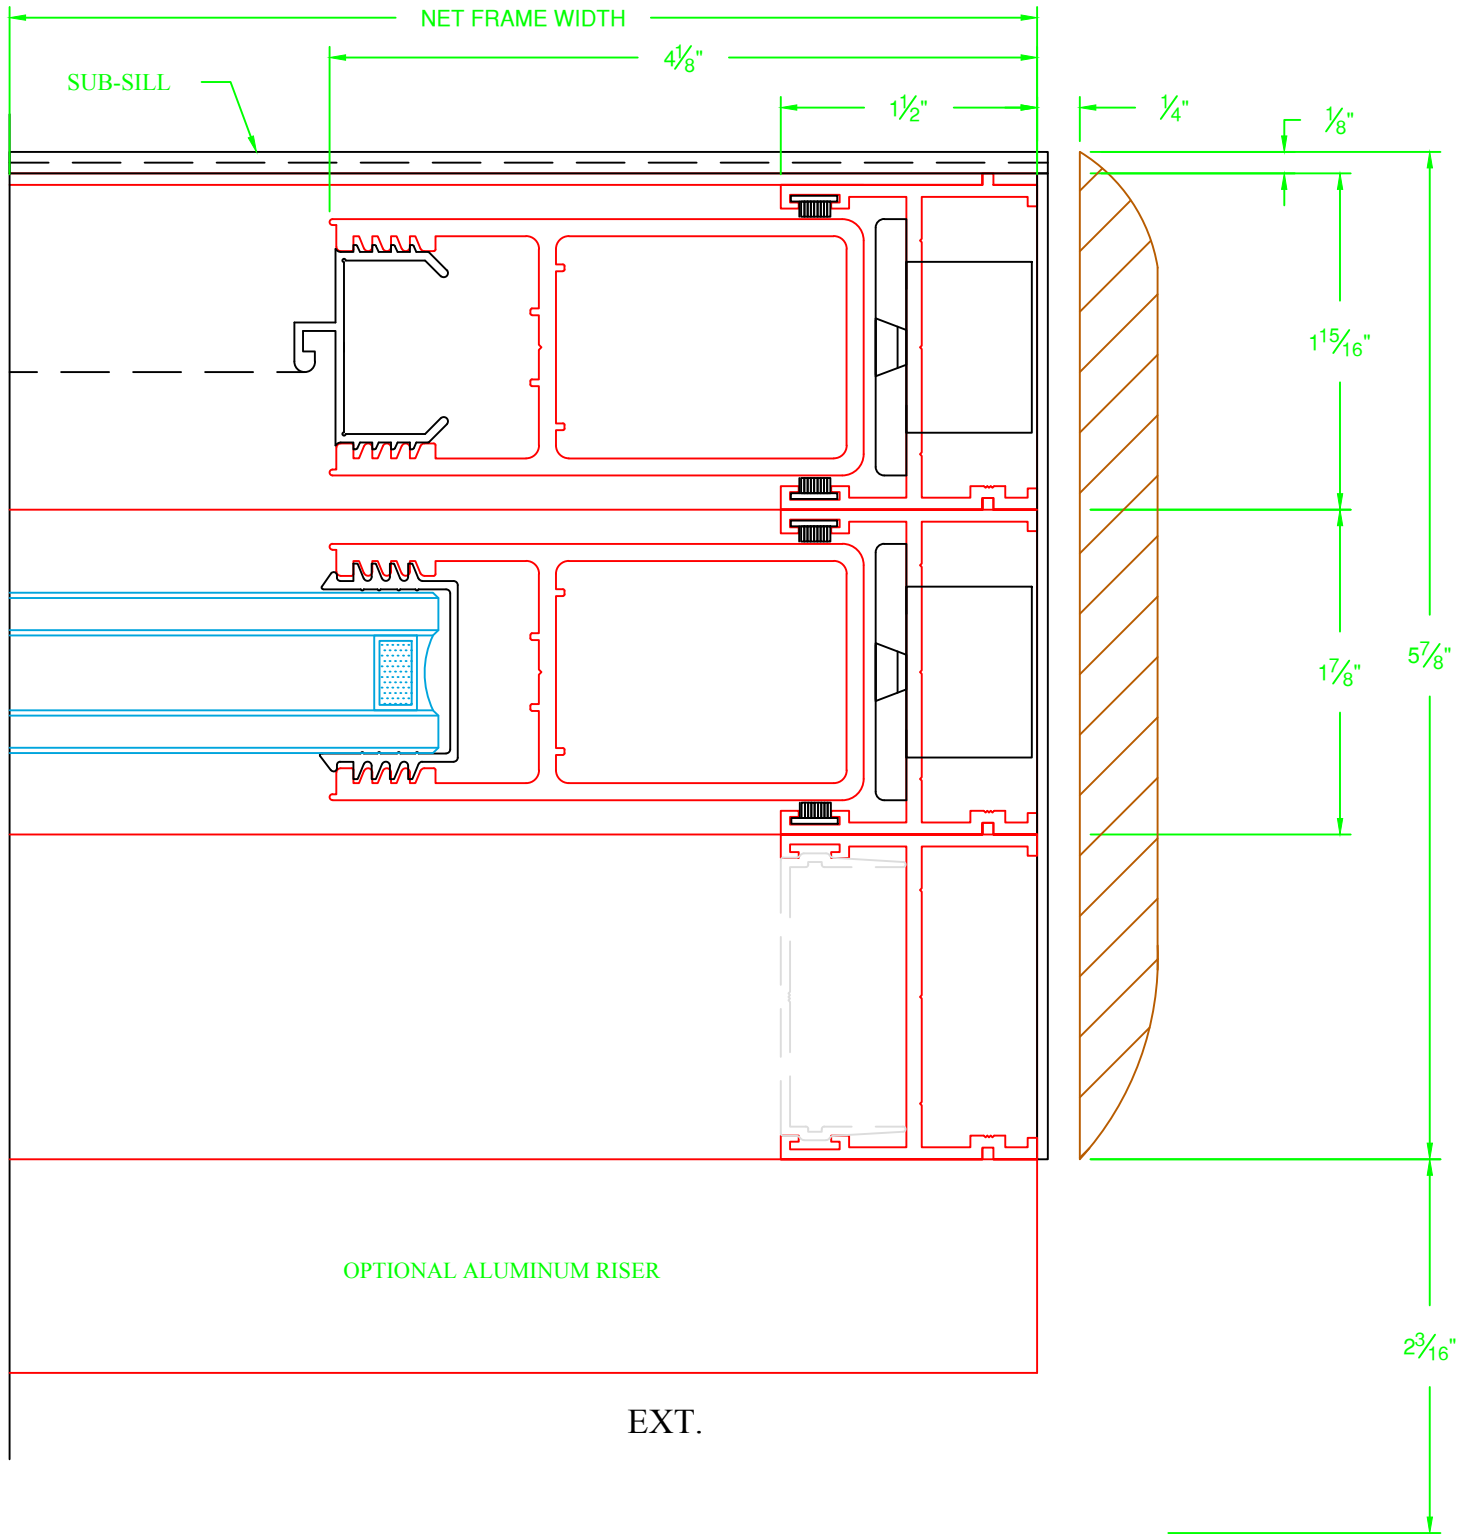

5F Vari-Slide Rail Options

2 3/4" Rail is not available using the Concealed Slim-Track

6A Vari-Slide Head

6B Vari-Slide Head w/ Screen

7A Vari-Slide Fixed Jamb
Flush Track w/ Riser

7B Vari-Slide Fixed Jamb w/ Screen
Flush Track w/ Riser

8A Vari-Slide Lock Jamb
Flush Track w/ Riser

8B Vari-Slide Lock Jamb w/ Screen
Flush Track w/ Riser

9A Vari-Slide Sill
Flush Track w/ Riser

9B Vari-Slide Sill w/ Screen
Flush Track w/ Riser

EXT.

DRAIN CHANNEL
OPTIONAL

10A

Vari-Slide Sill
Slim-Track

10B Vari-Slide Sill
Slim-Track

10C Vari-Slide Head

⑩D Flush Track / Panelized Screen

(11A) Vari-Slide Sill
Flush Track w/ Riser

①1B Vari-Slide Meeting Stile
Bi-Part Inline

EXT.

11C Vari-Slide Meeting Stile
Bi-Part 90°

EXT.

EXT.

Varies Degrees