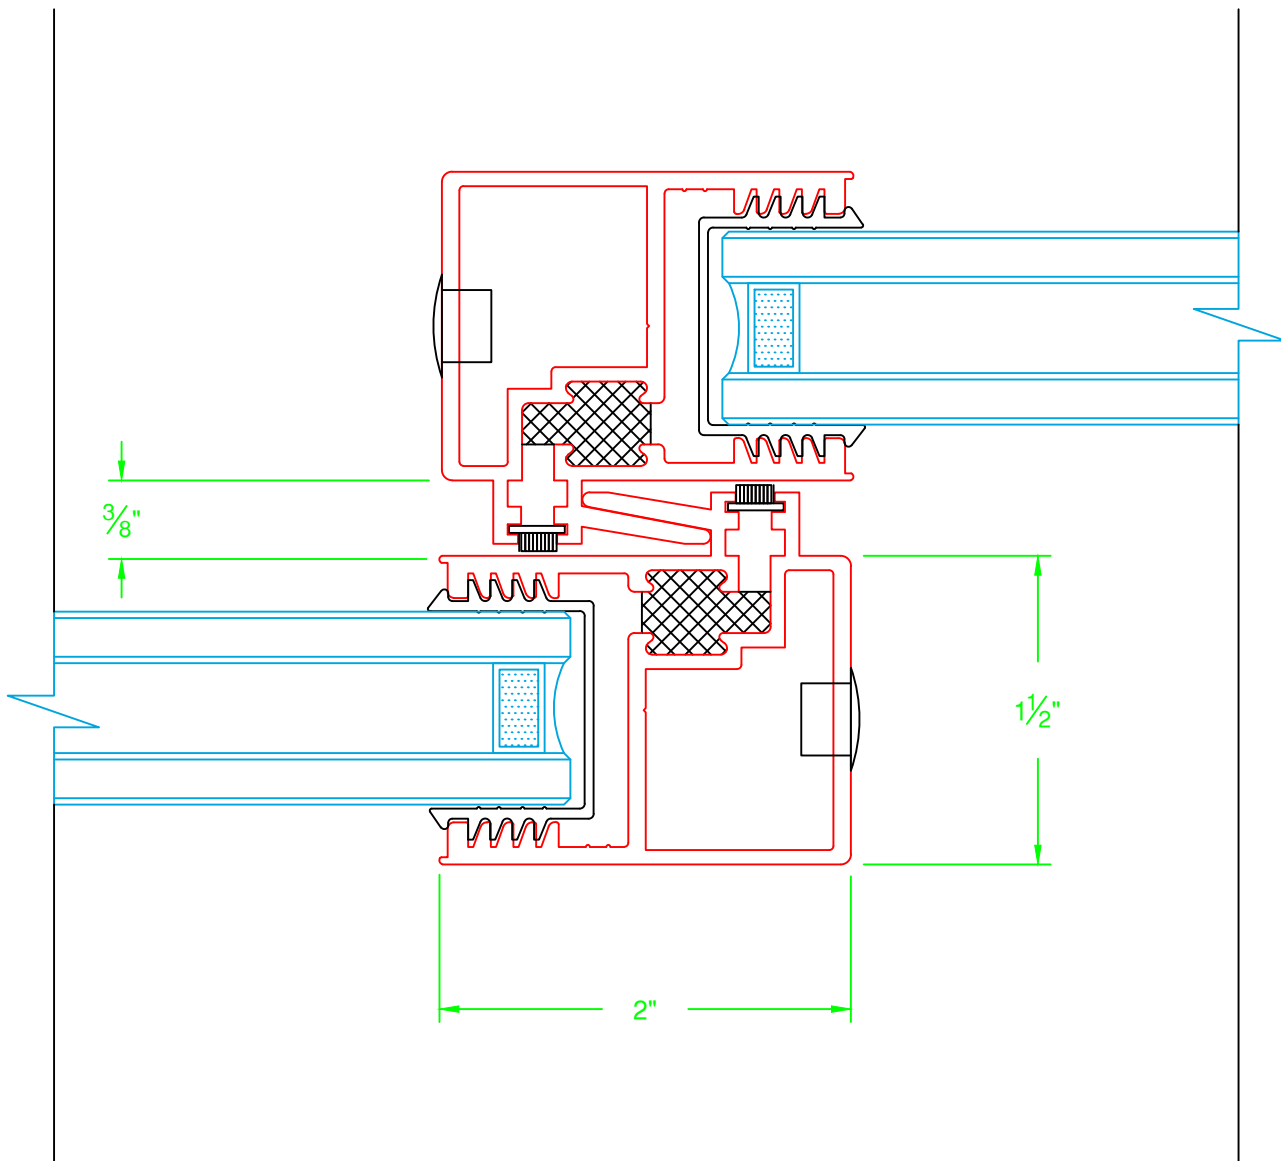

1A Vari-Slide Head

①B Vari-Slide Head w/ Screen

2A Vari-Slide Pocket Jamb
Extended Sight Stile
Flush Track w/ Riser

2B Vari-Slide Pocket Jamb w/ Screen Flush Track w/ Riser

2C Vari-Slide Pocket Jamb
Concealed Slim-Track

3 Vari-Slide Interlocks

4A Vari-Slide Lock Jamb
Flush Track w/ Riser

EXT.

4B Vari-Slide Lock Jamb w/ Screen
Flush Track w/ Riser

5A Vari-Slide Sill
Flush Track w/ Riser

5B Vari-Slide Sill w/ Screen
Flush Track w/ Riser

5F Vari-Slide Rail Options

2 3/4" Rail is not available using the Concealed Slim-Track

6A Vari-Slide Head

6B Vari-Slide Head w/ Screen

7A Vari-Slide Fixed Jamb
Flush Track w/ Riser

7B Vari-Slide Fixed Jamb w/ Screen
Flush Track w/ Riser

8A Vari-Slide Lock Jamb
Flush Track w/ Riser

8B Vari-Slide Lock Jamb w/ Screen
Flush Track w/ Riser

9A Vari-Slide Sill
Flush Track w/ Riser

9B Vari-Slide Sill w/ Screen
Flush Track w/ Riser

EXT.

DRAIN CHANNEL
OPTIONAL