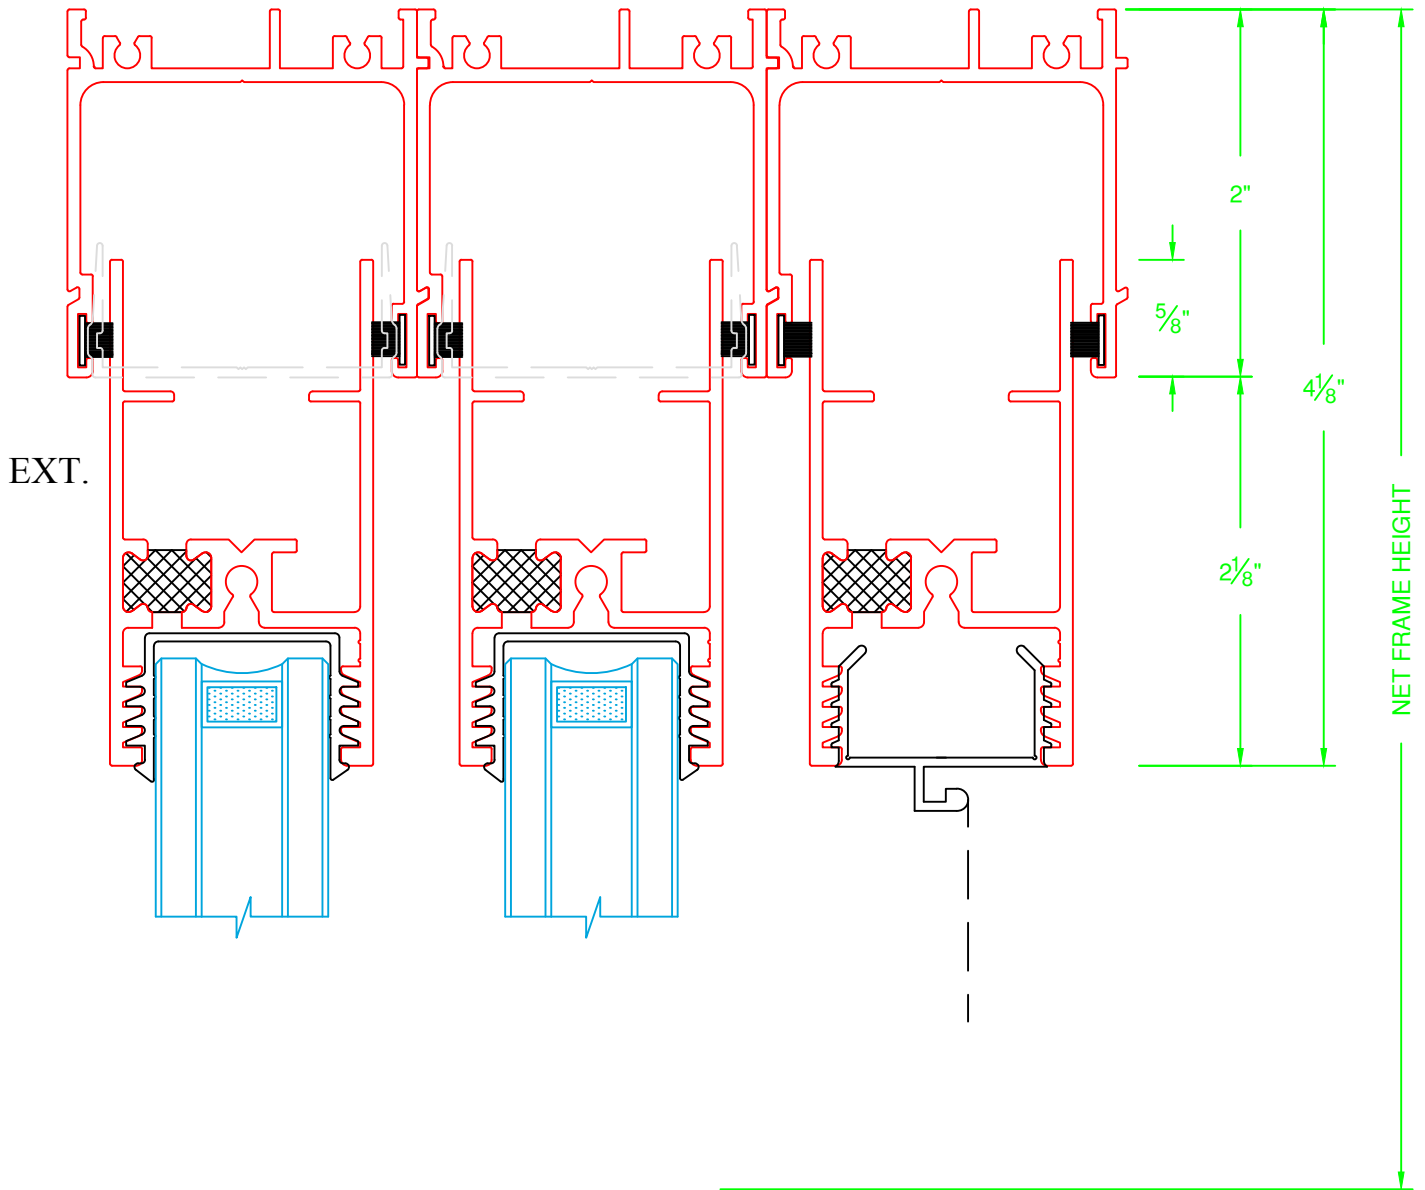

5F Vari-Slide Rail Options

2 3/4" Rail is not available using the Concealed Slim-Track

6A Vari-Slide Head

6B Vari-Slide Head w/ Screen

7A Vari-Slide Fixed Jamb
Flush Track w/ Riser

7B Vari-Slide Fixed Jamb w/ Screen
Flush Track w/ Riser

8A Vari-Slide Lock Jamb
Flush Track w/ Riser

8B Vari-Slide Lock Jamb w/ Screen
Flush Track w/ Riser

9A Vari-Slide Sill
Flush Track w/ Riser

9B Vari-Slide Sill w/ Screen
Flush Track w/ Riser

EXT.

DRAIN CHANNEL
OPTIONAL

10A

Vari-Slide Sill
Slim-Track

10B Vari-Slide Sill
Slim-Track

10C Vari-Slide Head

⑩D Flush Track / Panelized Screen

(11A) Vari-Slide Sill
Flush Track w/ Riser

①1B Vari-Slide Meeting Stile
Bi-Part Inline

EXT.

11C Vari-Slide Meeting Stile
Bi-Part 90°

EXT.

EXT.

Varies Degrees