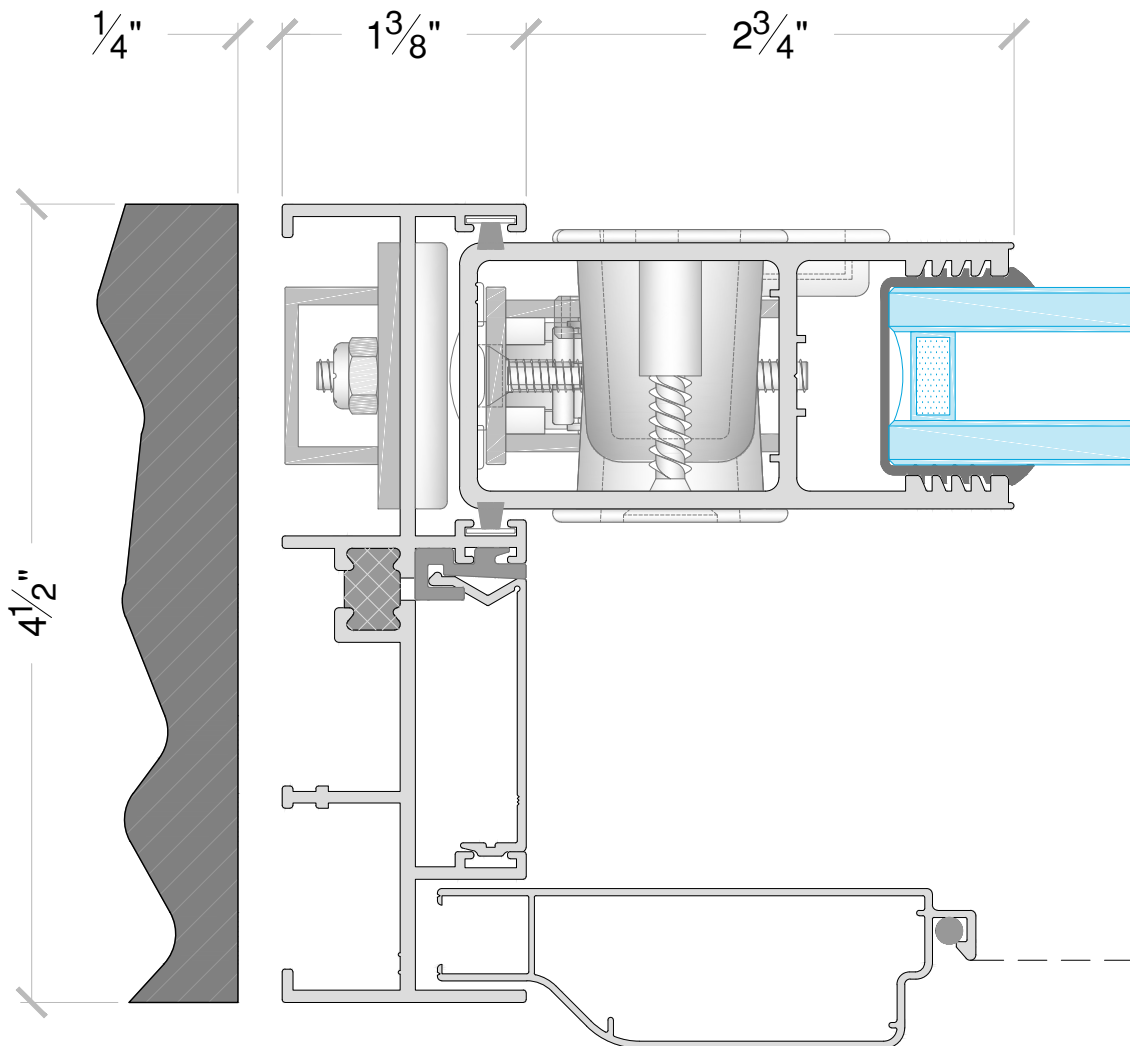

4500 Series - Standard Slide

Configurations:

XO	OX
OOX	XOO
XOX	

4a Standard Slide Lock Jamb
- Closed Lock Stile