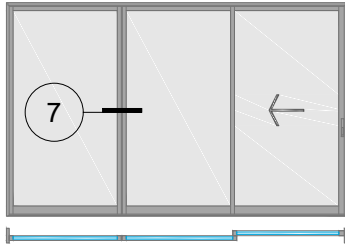

4500 Series - Standard Slide

Configurations:

OOX   XOO

7

Standard Slide Fixed Lites