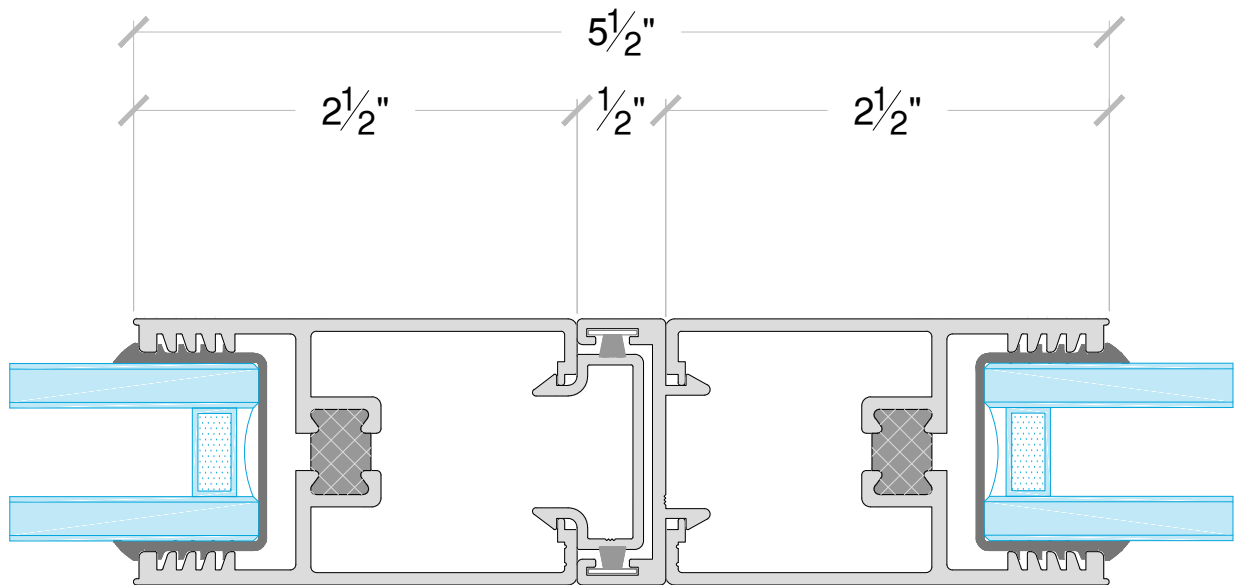

4500 Series - Standard Slide

Configurations:

OOX   XOO

7

Standard Slide Fixed Lites