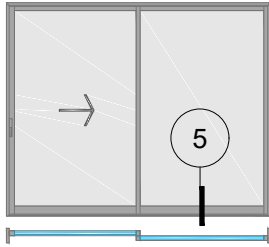

4500 Series - Standard Slide

Configurations:

- | | |
|------|------|
| XO | OX |
| OXOR | OXOL |
| OOX | XOO |
| OXXO | |
| XOX | |

5b Standard Slide Sill w/ 3.50" Rail

4500 Series - Standard Slide

Configurations:

- | | |
|------|------|
| XO | OX |
| OXOR | OXOL |
| OOX | XOO |
| OXXO | |
| XOX | |

5c

Standard Slide Sill w/ 2.75" Rail

4500 Series - Standard Slide

Configurations:

OXOR OXOL

6

Standard Slide B-Jamb