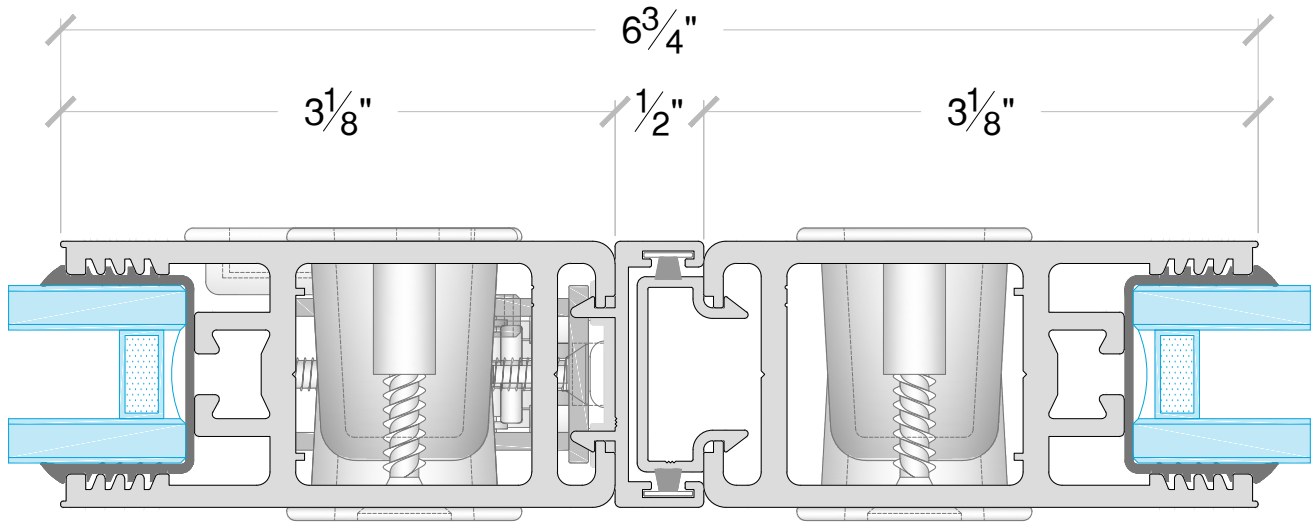

4500 Series - Standard Slide

Configurations:

OXXO

8

Standard Slide Meeting Stile