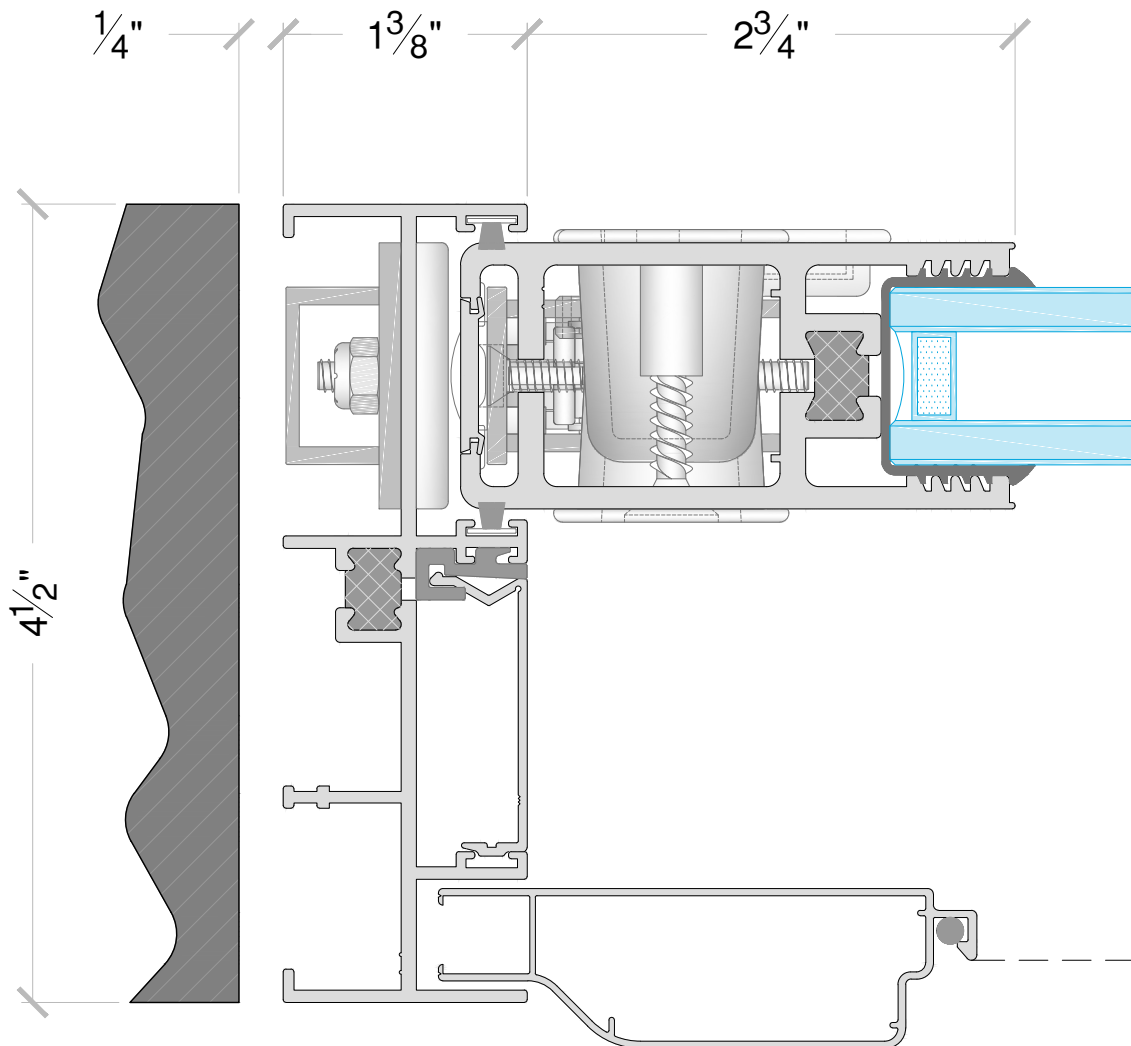

4500 Series - Standard Slide

Configurations:

XO	OX
OOX	XOO
XOX	

4b Standard Slide Lock Jamb
- Open Back Lock Stile