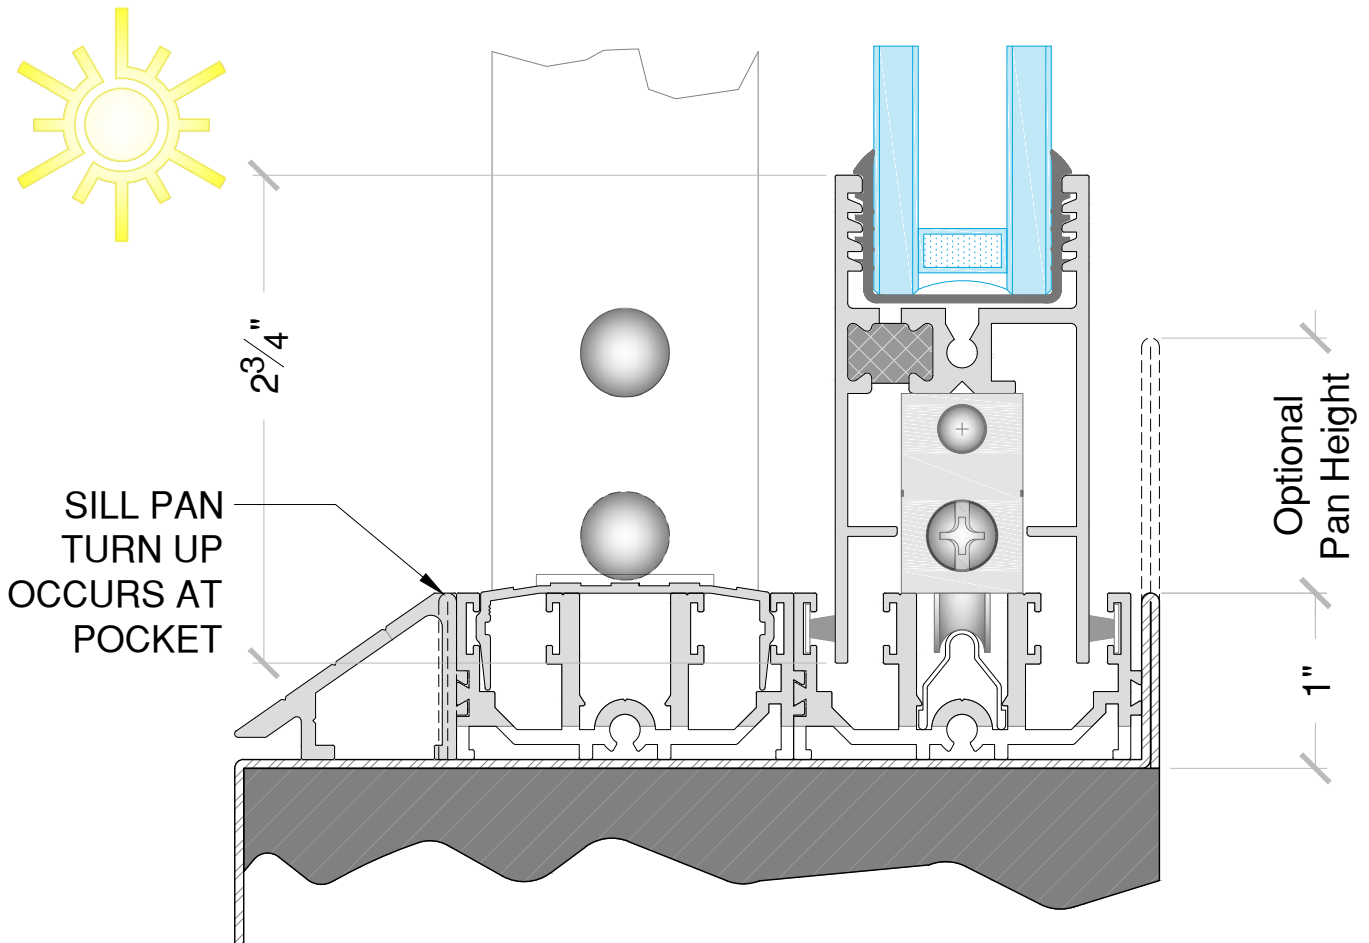

4550 Series - Vari-Slide™

Configurations:

XO	OX
XX	
OOX	XOO
OXOR	OXOL
OX-XO	OXVXO
XP	PX
PX-XP	PXVXP

Other Configurations Available - Consult Factory