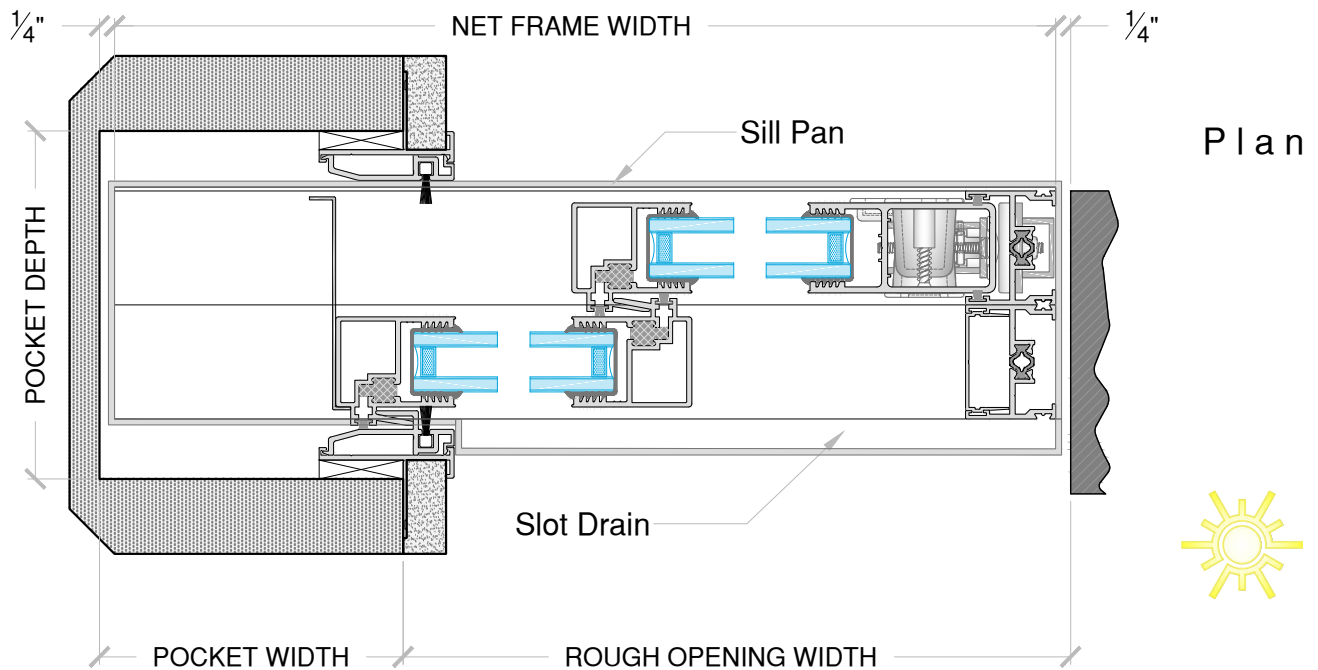

10b Vari-Slide™ Pocket Jamb-
w/ Extended Sight Stile

4550 Series - Vari-Slide™

4550 Series - Vari-Slide™

Trench Drain Option

Note: Drain pipe location depends on site situation

Section

4550 Series - Vari-Slide™

Conceptual Slot Drain Option

Note: Drain pipe location depends on site situation

Section

4550 Series - Vari-Slide™

Conceptual Concealed Drain Option

- Flush Sill
- Sill Pan
- Insulating Material by Others
- Weep Slots
- Track Support