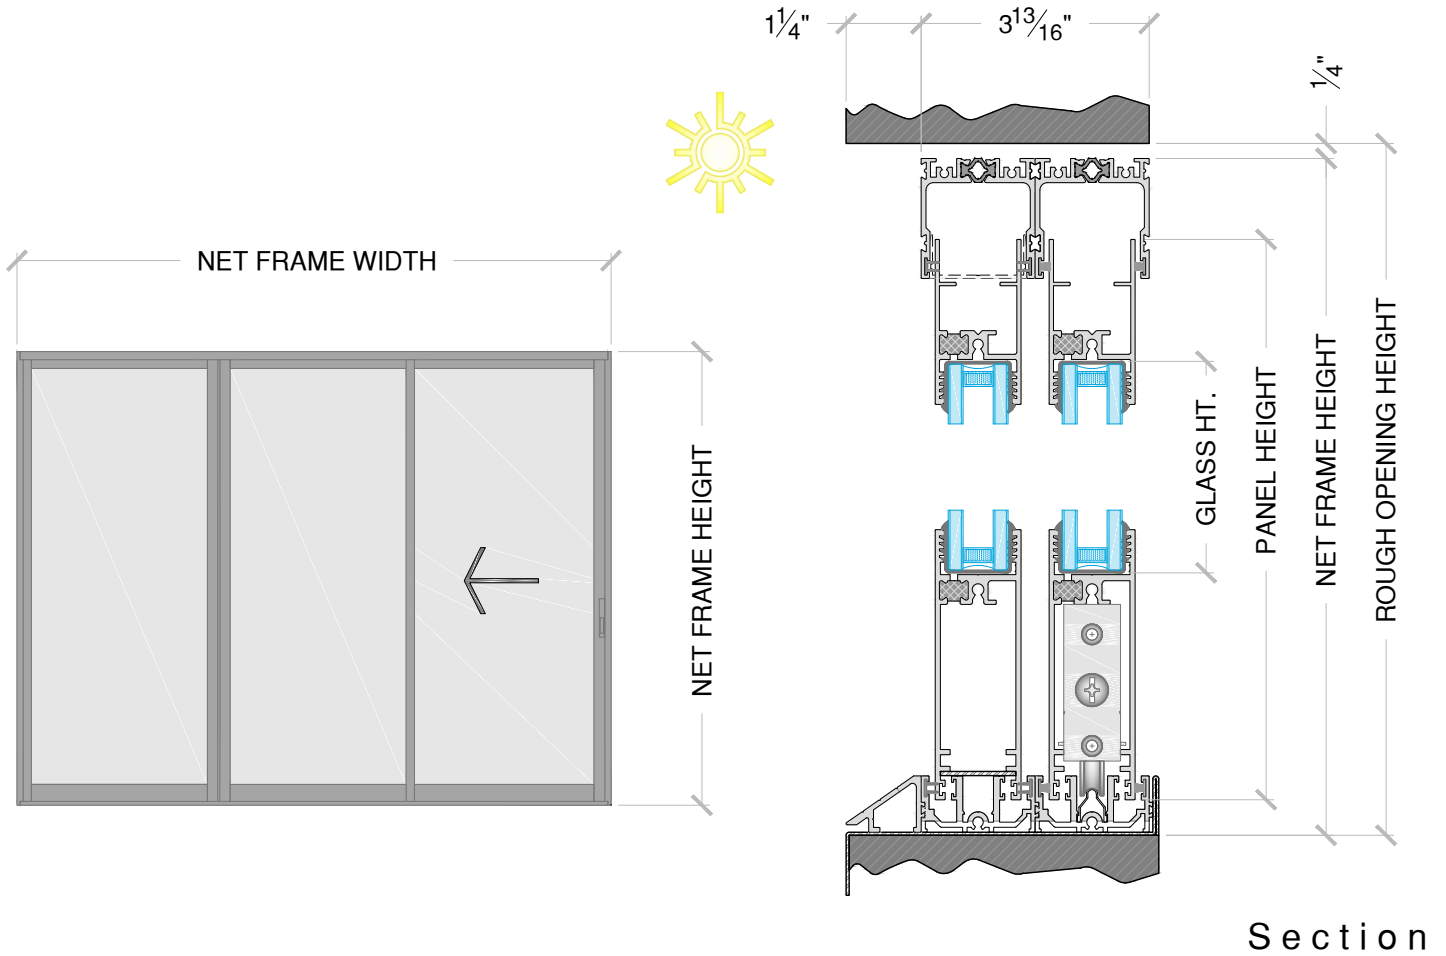

4550 Series - Vari-Slide™

OOX Configuration