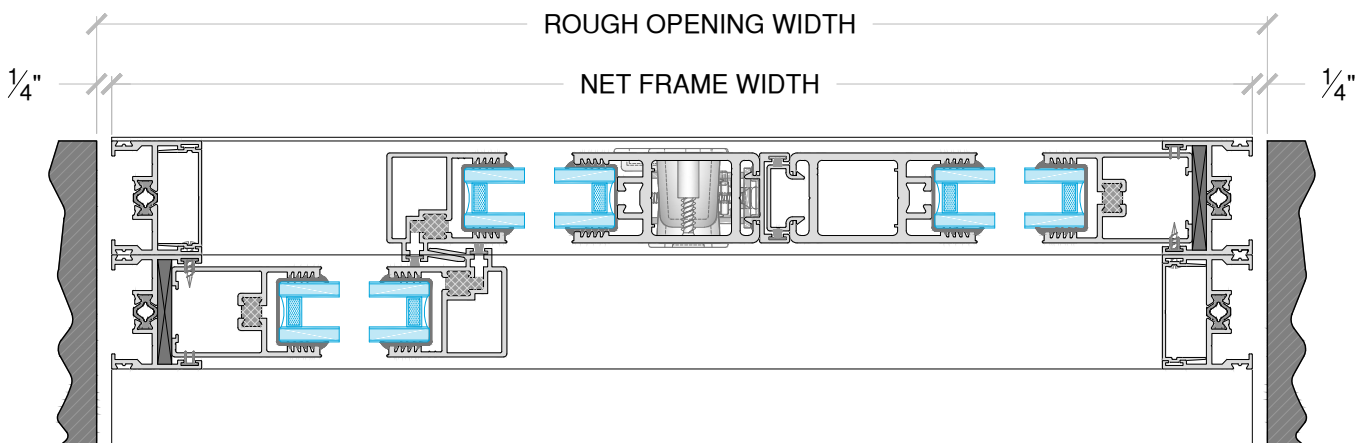

4550 Series - Vari-Slide™

O X O R Configuration