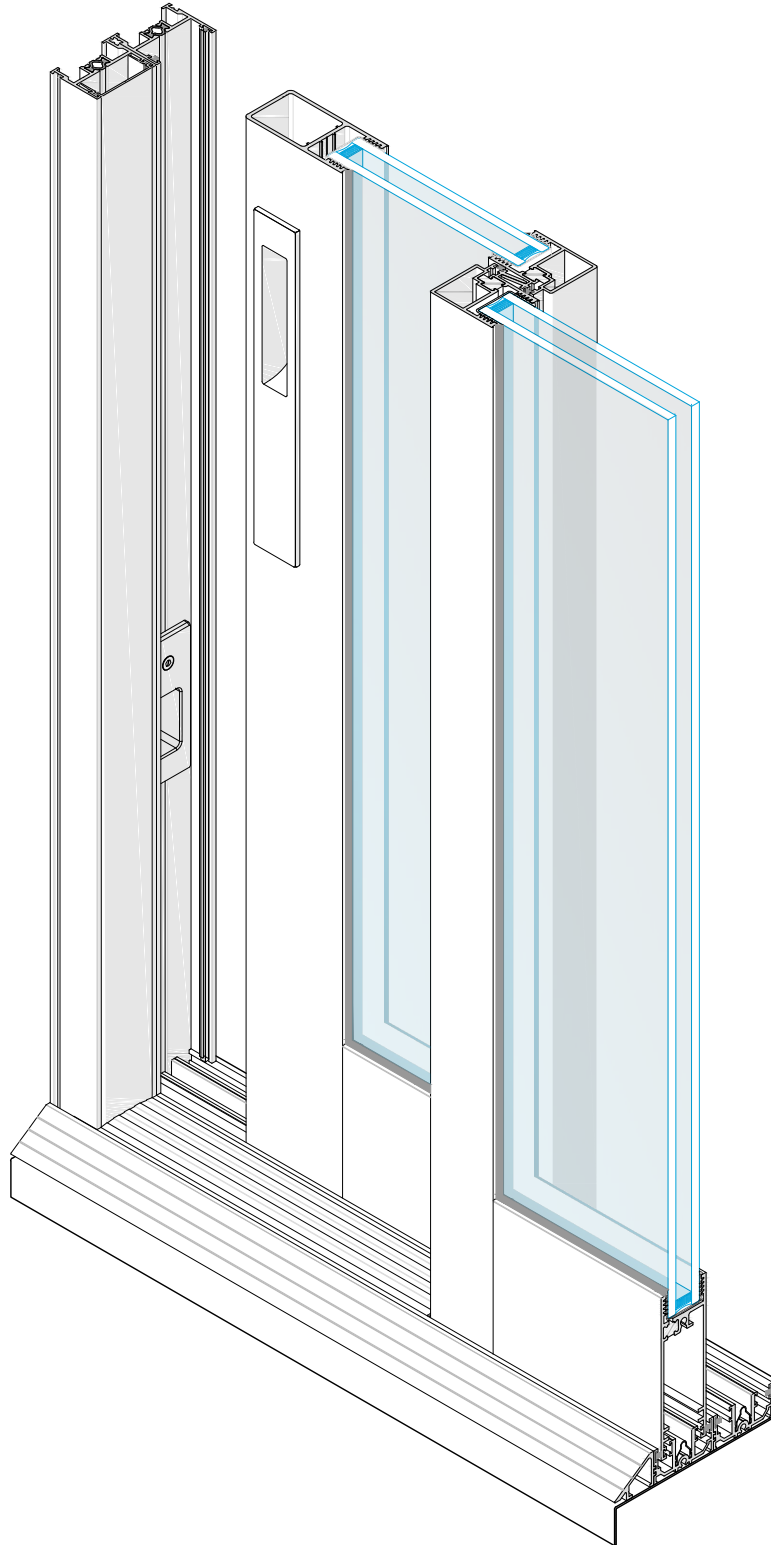

4550 Series - Vari-Slide™