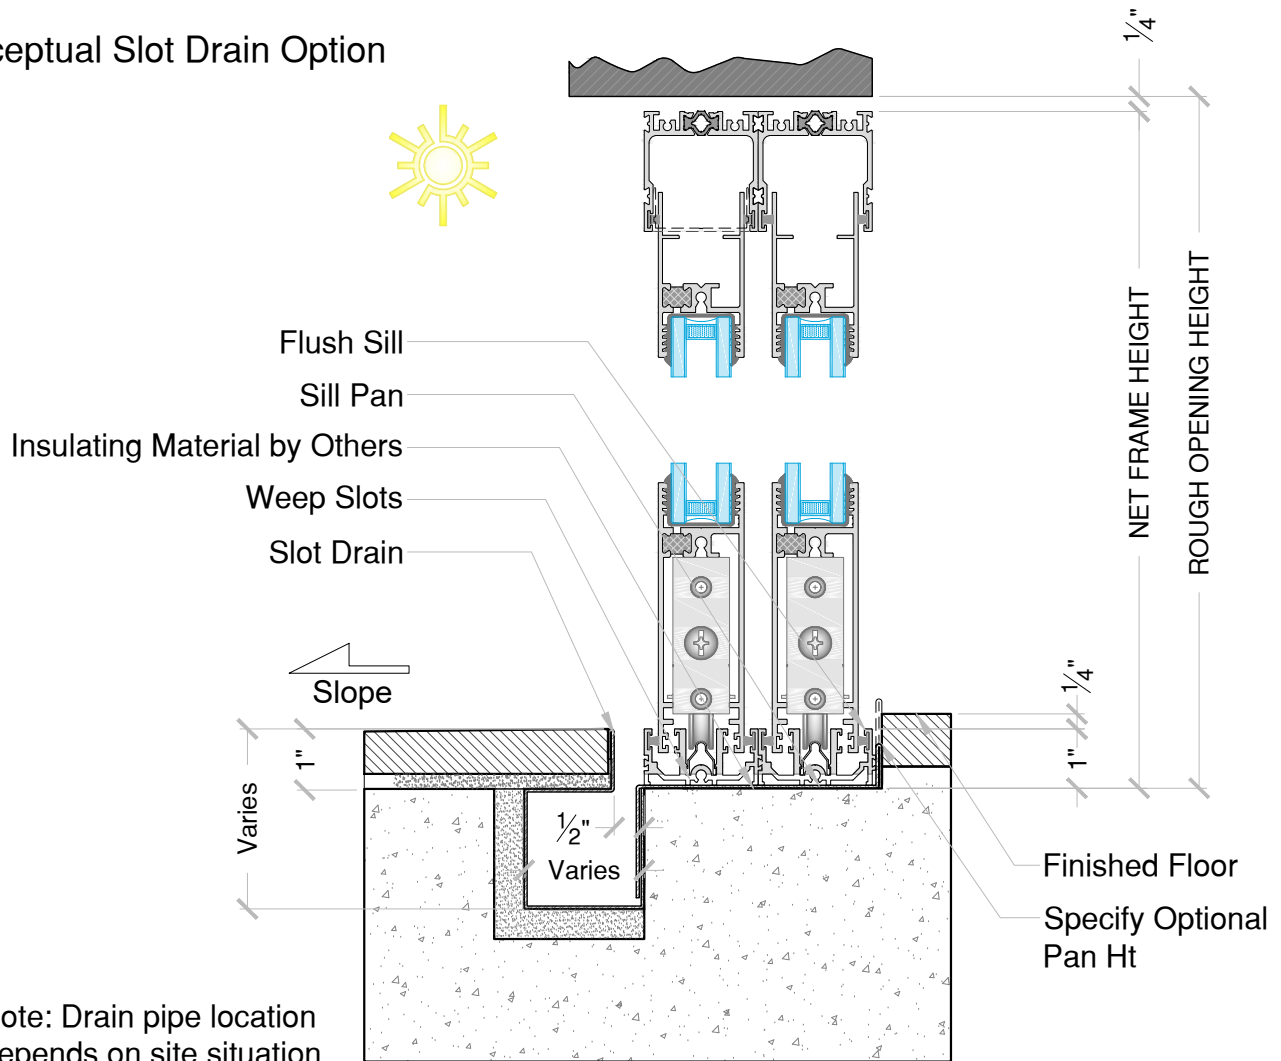

10b Vari-Slide™ Pocket Jamb-
w/ Extended Sight Stile

4550 Series - Vari-Slide™

4550 Series - Vari-Slide™

Trench Drain Option

Note: Drain pipe location depends on site situation

Section

4550 Series - Vari-Slide™

Conceptual Slot Drain Option

Note: Drain pipe location depends on site situation

Section

4550 Series - Vari-Slide™

Conceptual Concealed Drain Option

- Flush Sill
- Sill Pan
- Insulating Material by Others
- Weep Slots
- Track Support