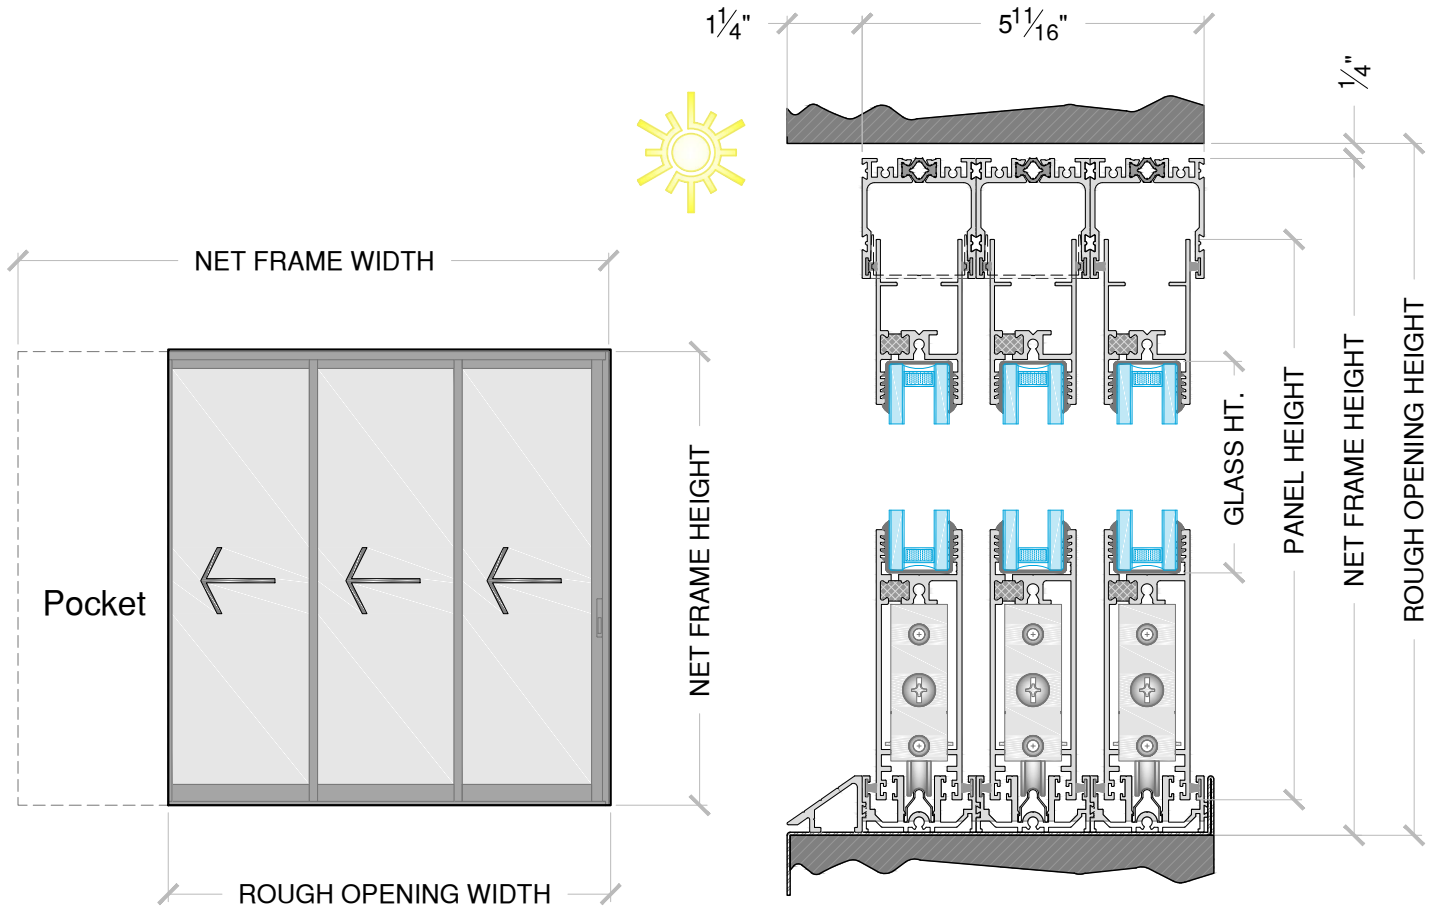

4550 Series - Vari-Slide™

P X X X Configuration