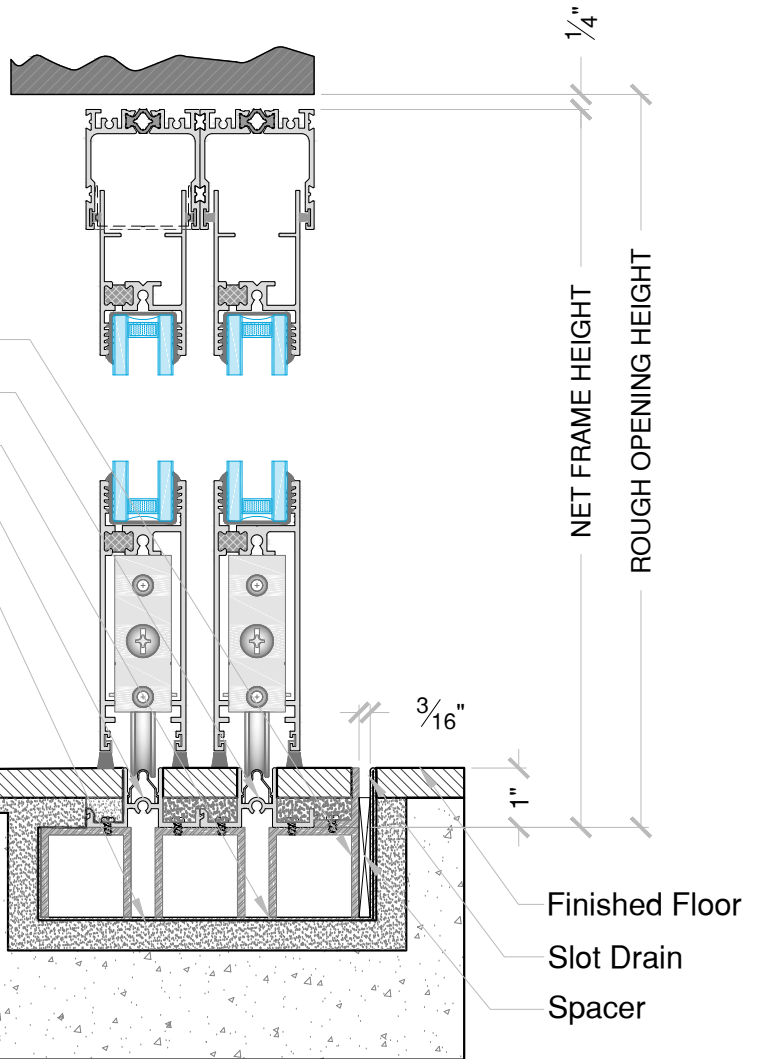

Conceptual Slot Drain Option

Note: Drain pipe location depends on site situation

Section

4550 Series - Vari-Slide™

Conceptual Concealed Drain Option

- Flush Sill
- Sill Pan
- Insulating Material by Others
- Weep Slots
- Track Support

Slope

Note: Drain pipe location depends on site situation

Section

4550 Series - Vari-Slide™

Conceptual Concealed Drain Option

- Track Support
- Slim Track
- Sill Pan
- Weep Slots
- Insulating Material by Others

Slope

Section

Note: Drain pipe location depends on site situation

Plan