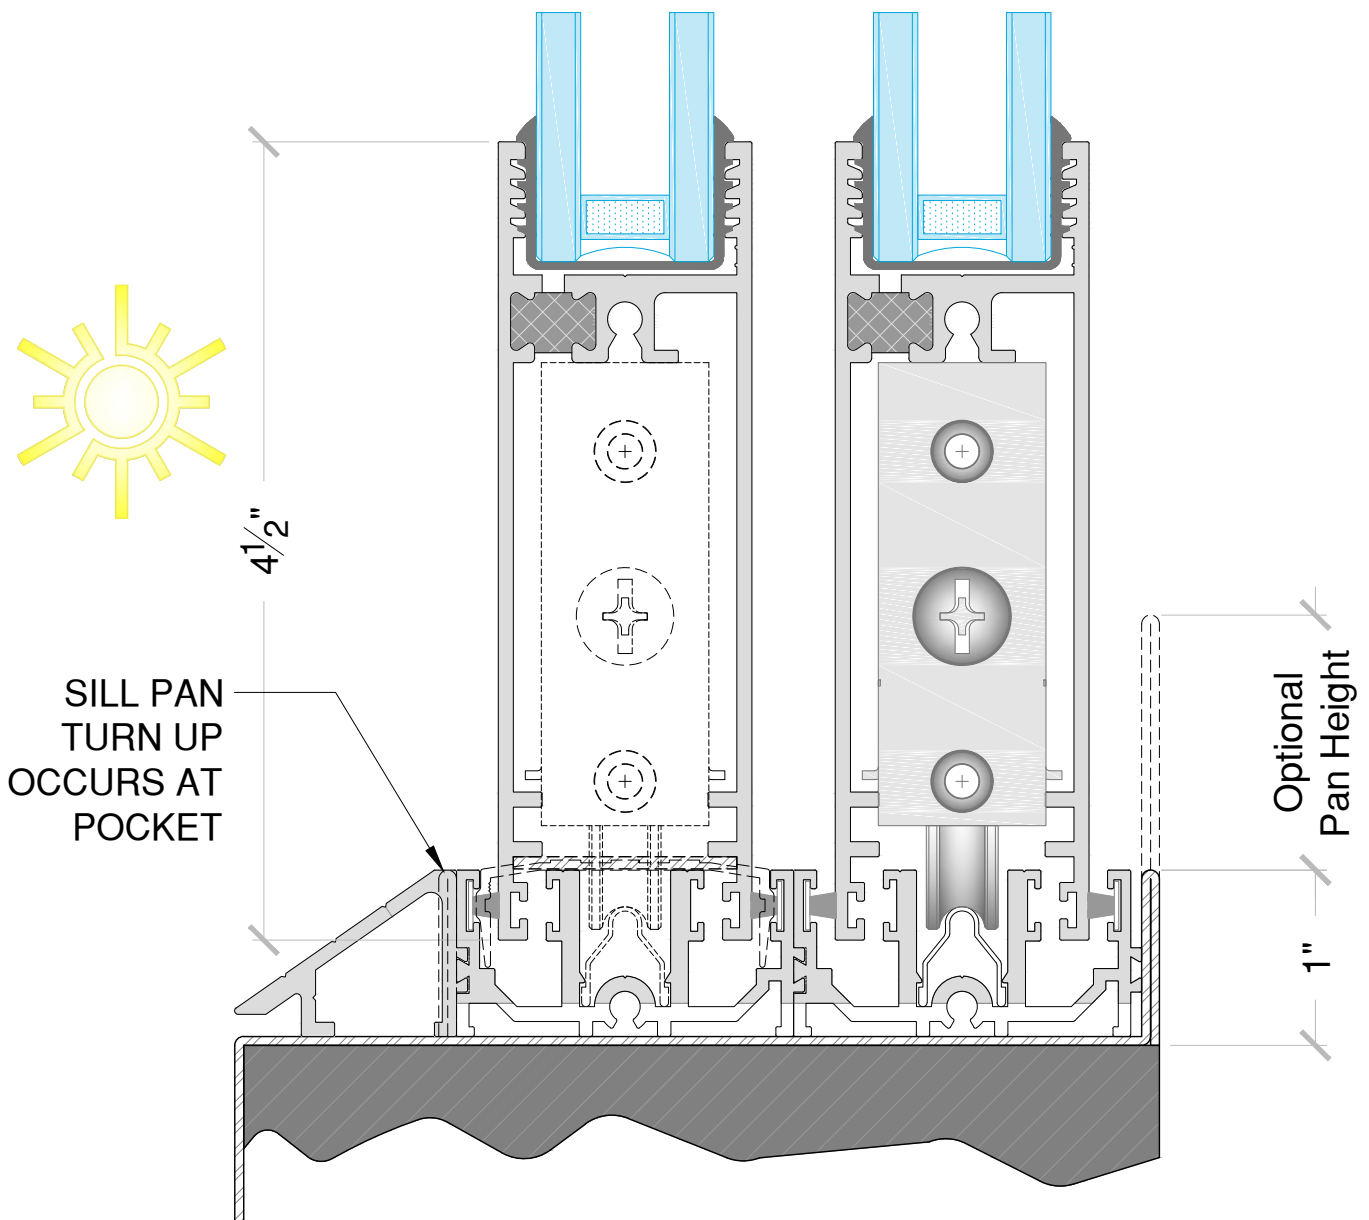

XO	OX
XX	
OOX	XOO
OXOR	OXOL
OX-XO	OXVXO
XP	PX
PX-XP	PXVXP

Other Configurations Available - Consult Factory