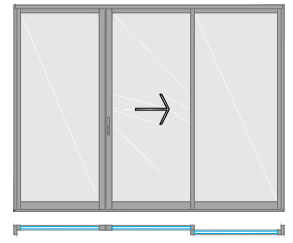

XXX Configuration