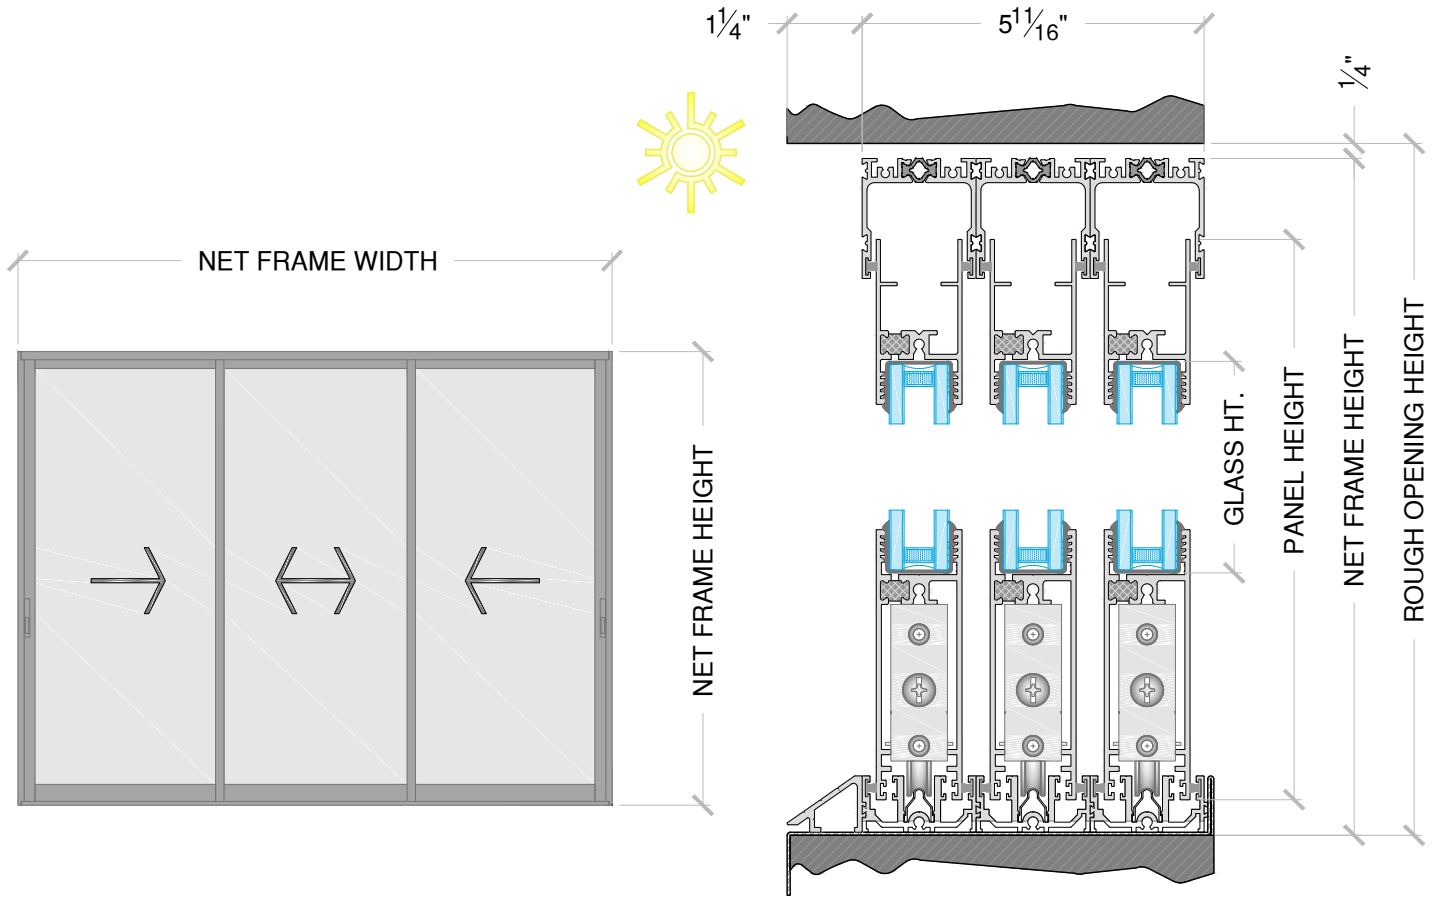

4550 Series - Vari-Slide™

XXX Configuration