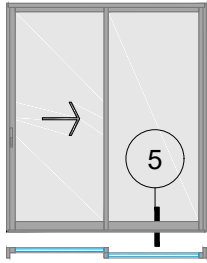

5d Vari-Slide™ Sill w/ 2.75" Rail

4550 Series - Vari-Slide™

Configurations: