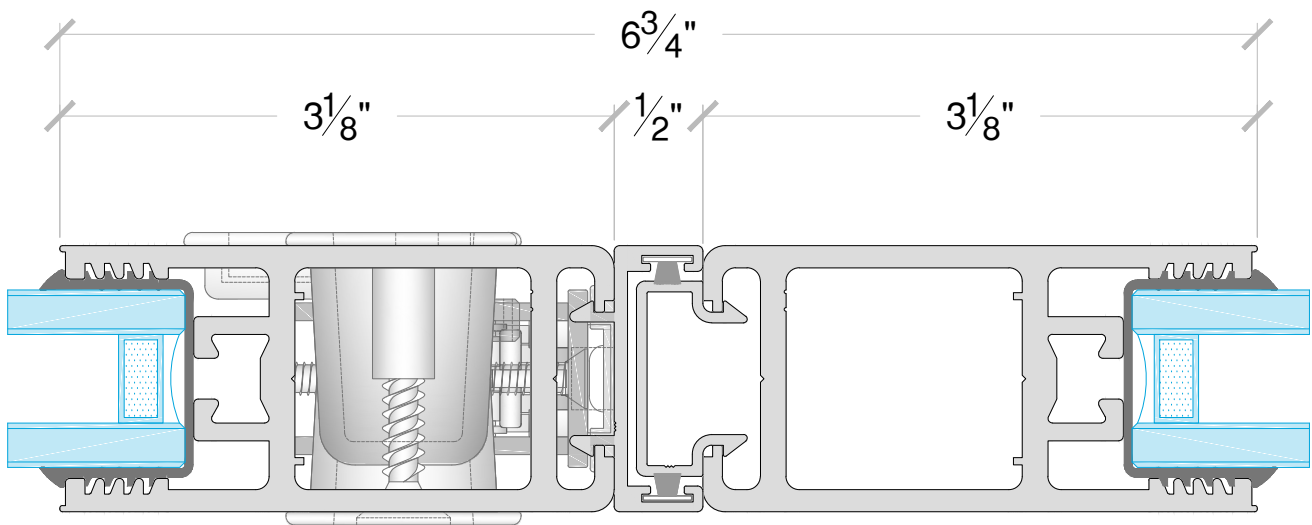

4550 Series - Vari-Slide™

Configurations:

OXOR   OXOL

7

Vari-Slide™ Meeting Stile-Variant