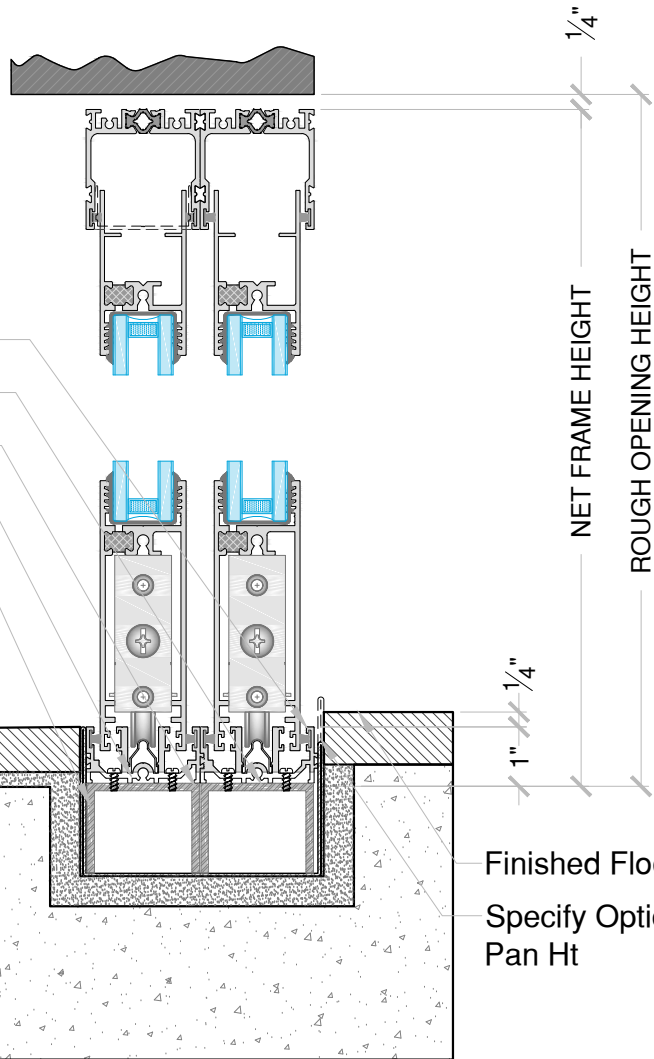

4550 Series - Vari-Slide™

Conceptual Concealed Drain Option

- Flush Sill
- Sill Pan
- Insulating Material by Others
- Weep Slots
- Track Support

Slope