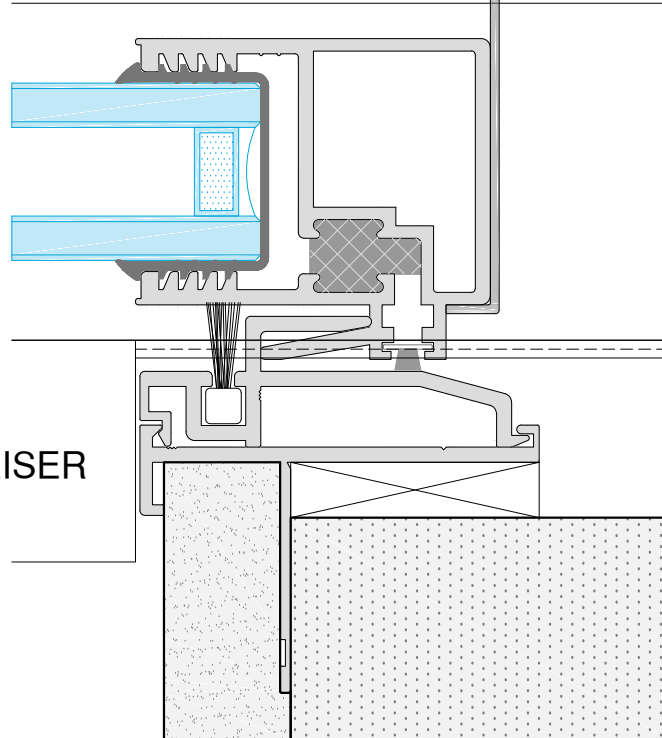

4550 Series - Vari-Slide™

SUB-SILL

Configurations:

- XXP PXX
- PXX-XXP PXXVXXP
- Other Configurations Available
- Consult Factory

OPTIONAL RISER

10a

Vari-Slide™ Pocket Jamb

4550 Series - Vari-Slide™

10b Vari-Slide™ Pocket Jamb-
w/ Extended Sight Stile

4550 Series - Vari-Slide™

4550 Series - Vari-Slide™

Trench Drain Option

Note: Drain pipe location depends on site situation

Section

4550 Series - Vari-Slide™