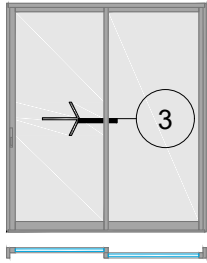

4550 Series - Vari-Slide™