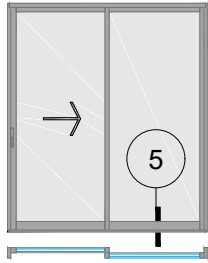

4550 Series - Vari-Slide™

Configurations:

XO	OX
XX	
OOX	XOO
OXOR	OXOL
OX-XO	OXVXO
XP	PX
PX-XP	PXVXP

Other Configurations Available - Consult Factory