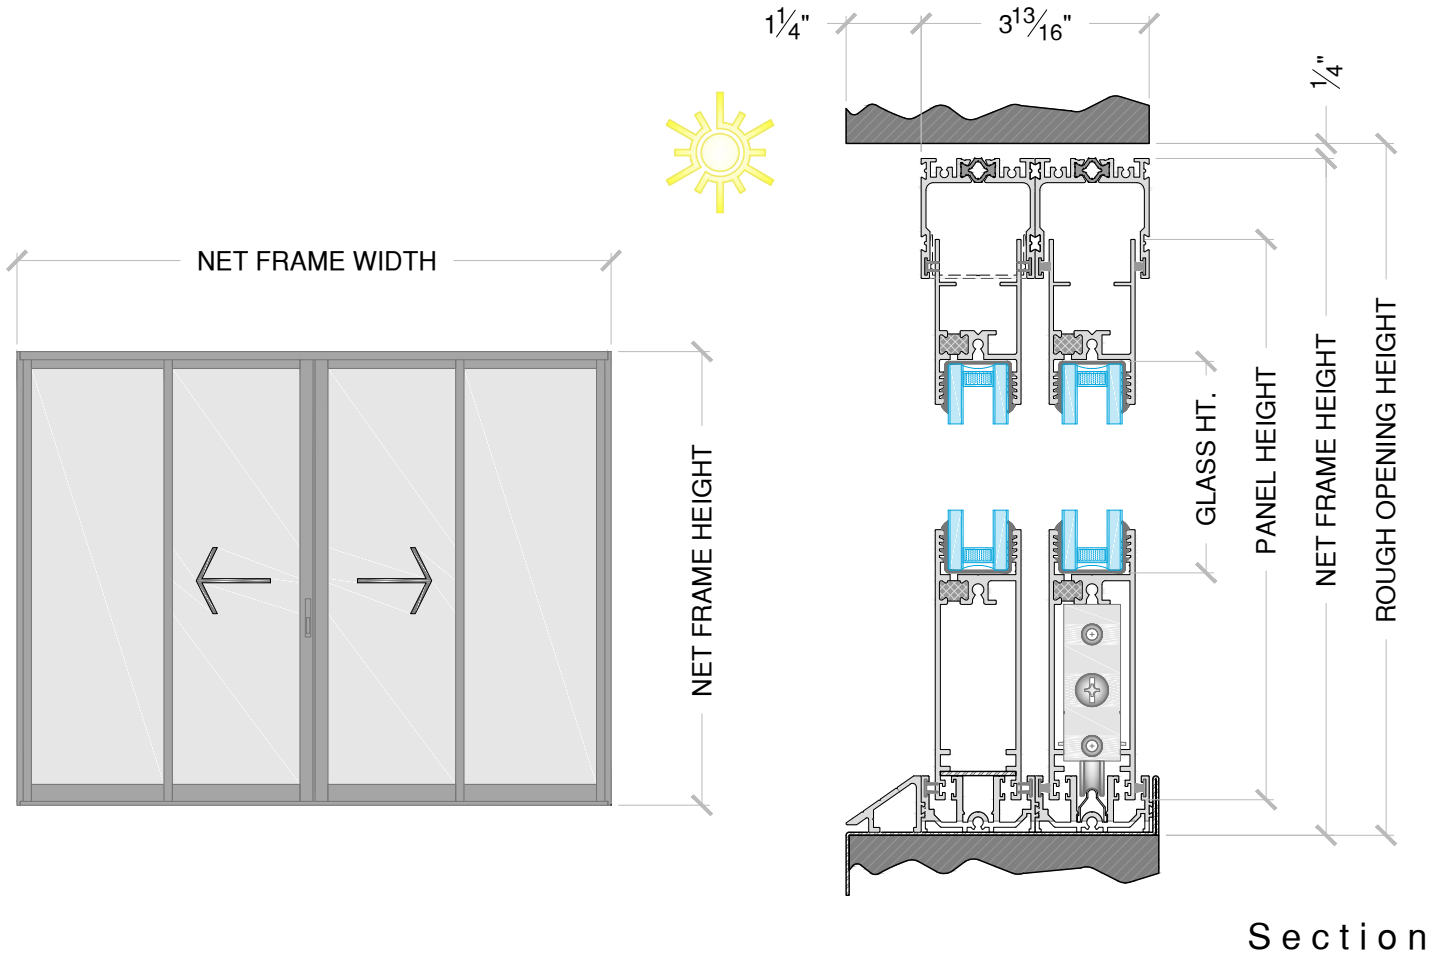

4550 Series - Vari-Slide™

O X - X O Configuration

Section