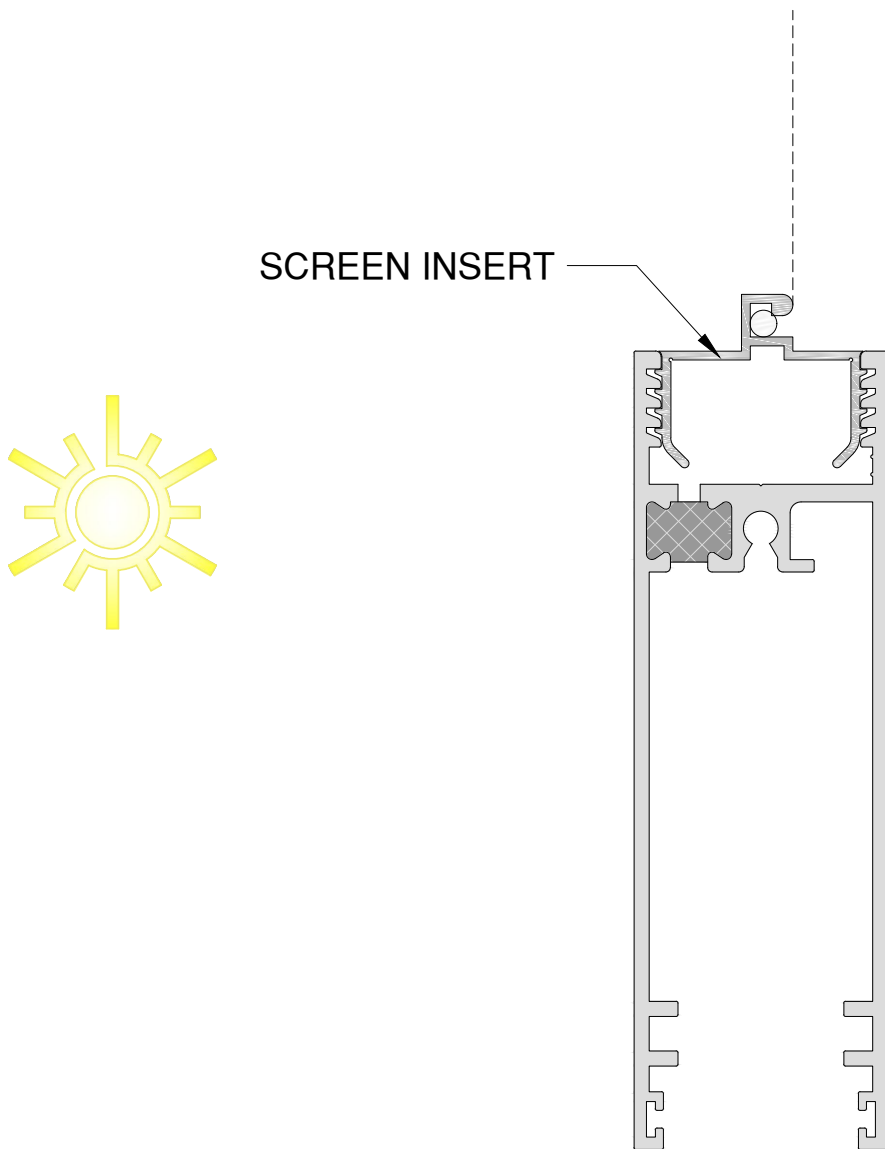

4550 Series - Vari-Slide™