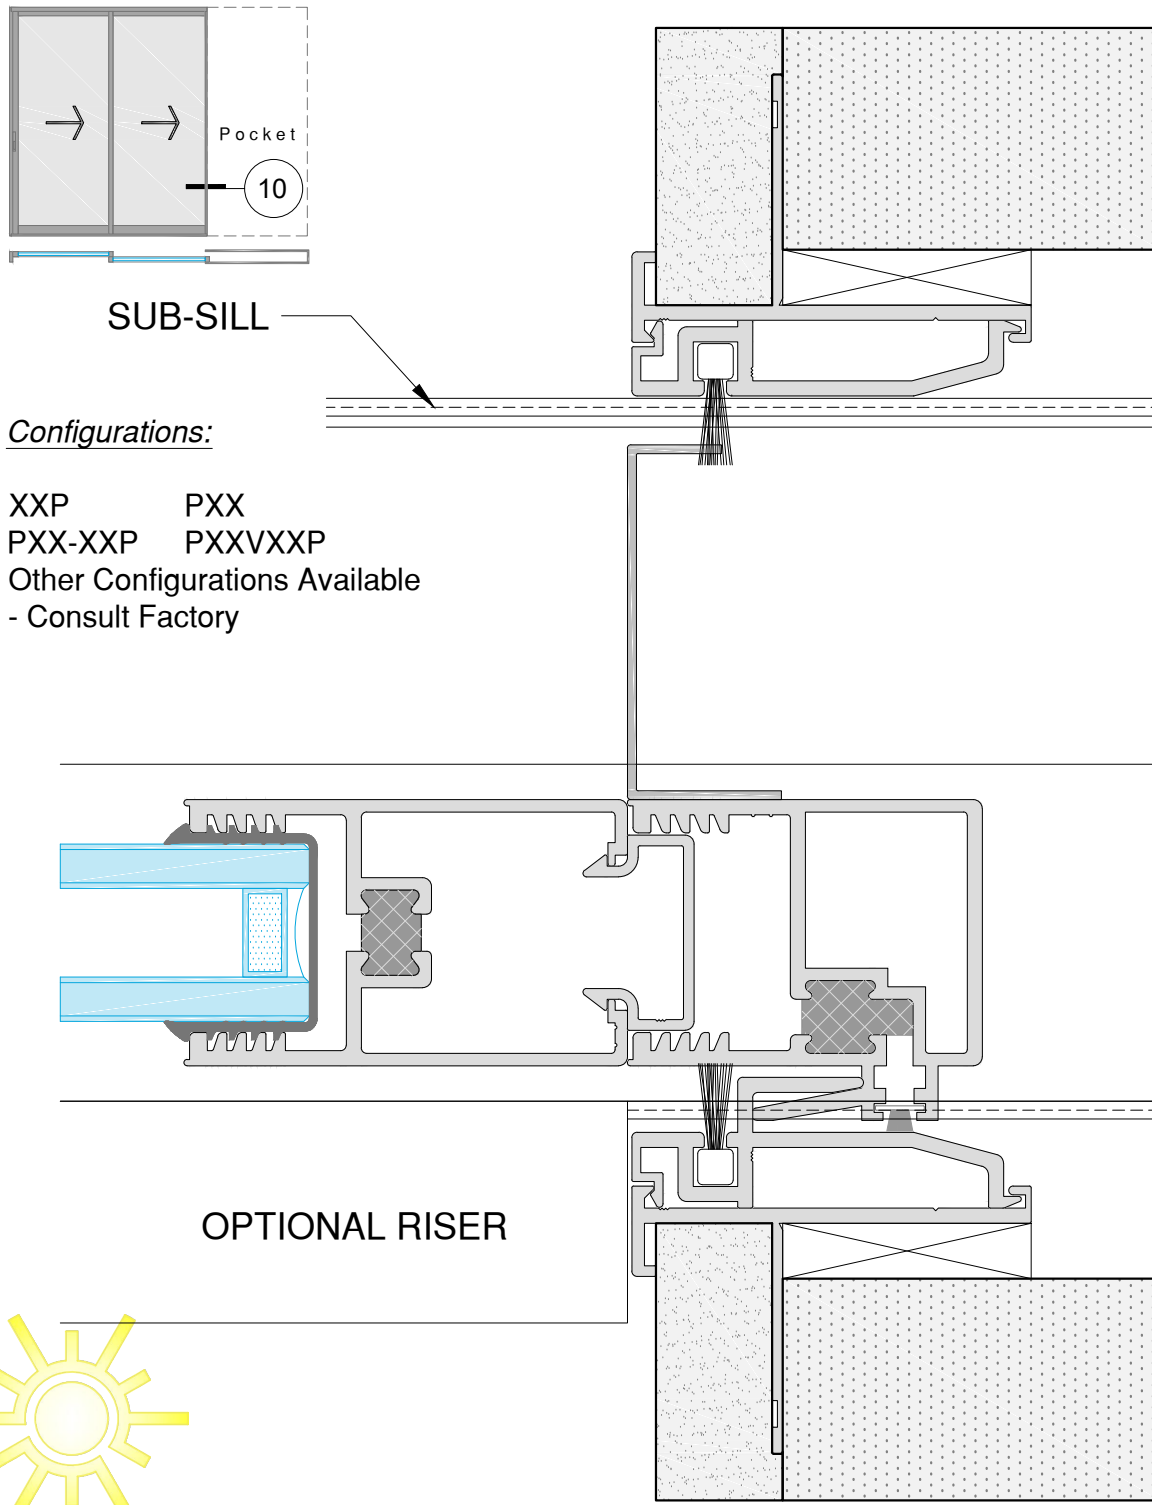

10b Vari-Slide™ Pocket Jamb-
w/ Extended Sight Stile

4550 Series - Vari-Slide™

4550 Series - Vari-Slide™

Trench Drain Option

Note: Drain pipe location depends on site situation

Section

4550 Series - Vari-Slide™