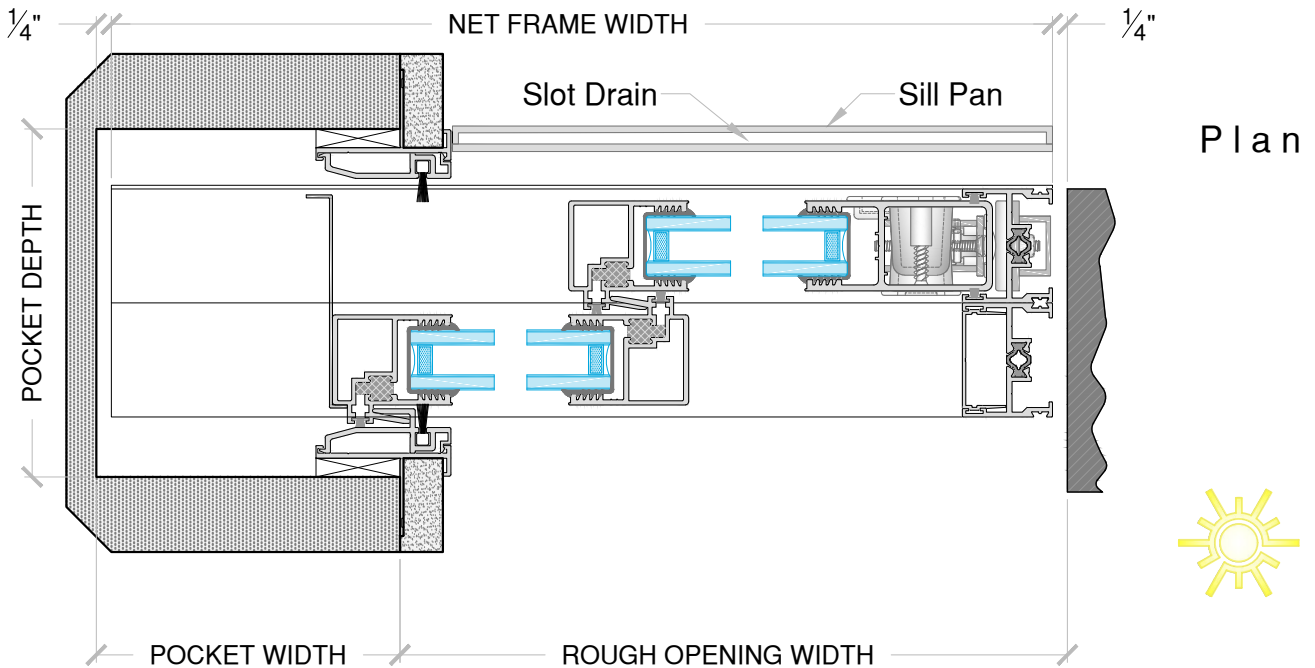

Conceptual Slot Drain Option

Note: Drain pipe location depends on site situation

Section

4550 Series - Vari-Slide™

Conceptual Concealed Drain Option

- Flush Sill
- Sill Pan
- Insulating Material by Others
- Weep Slots
- Track Support

Slope

Note: Drain pipe location depends on site situation

Section

4550 Series - Vari-Slide™

Conceptual Concealed Drain Option

- Track Support
- Slim Track
- Sill Pan
- Weep Slots
- Insulating Material by Others

Slope

Section

Note: Drain pipe location depends on site situation

Plan