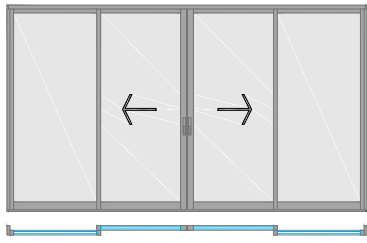

OOX Configuration

XOO Configuration