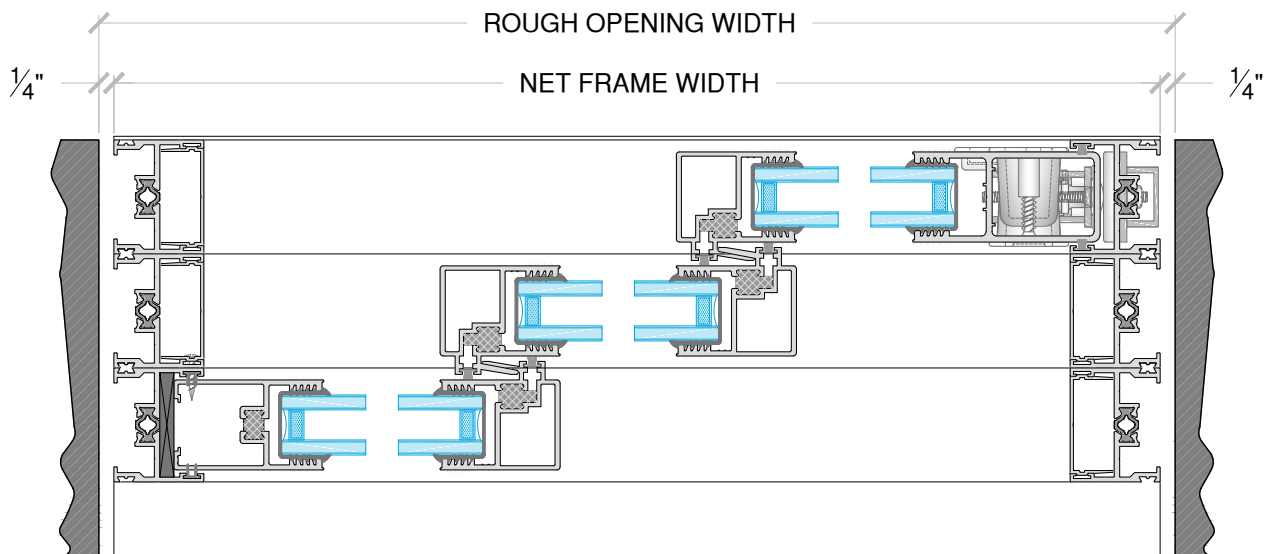

4550 Series - Vari-Slide™

O X X Configuration

Plan