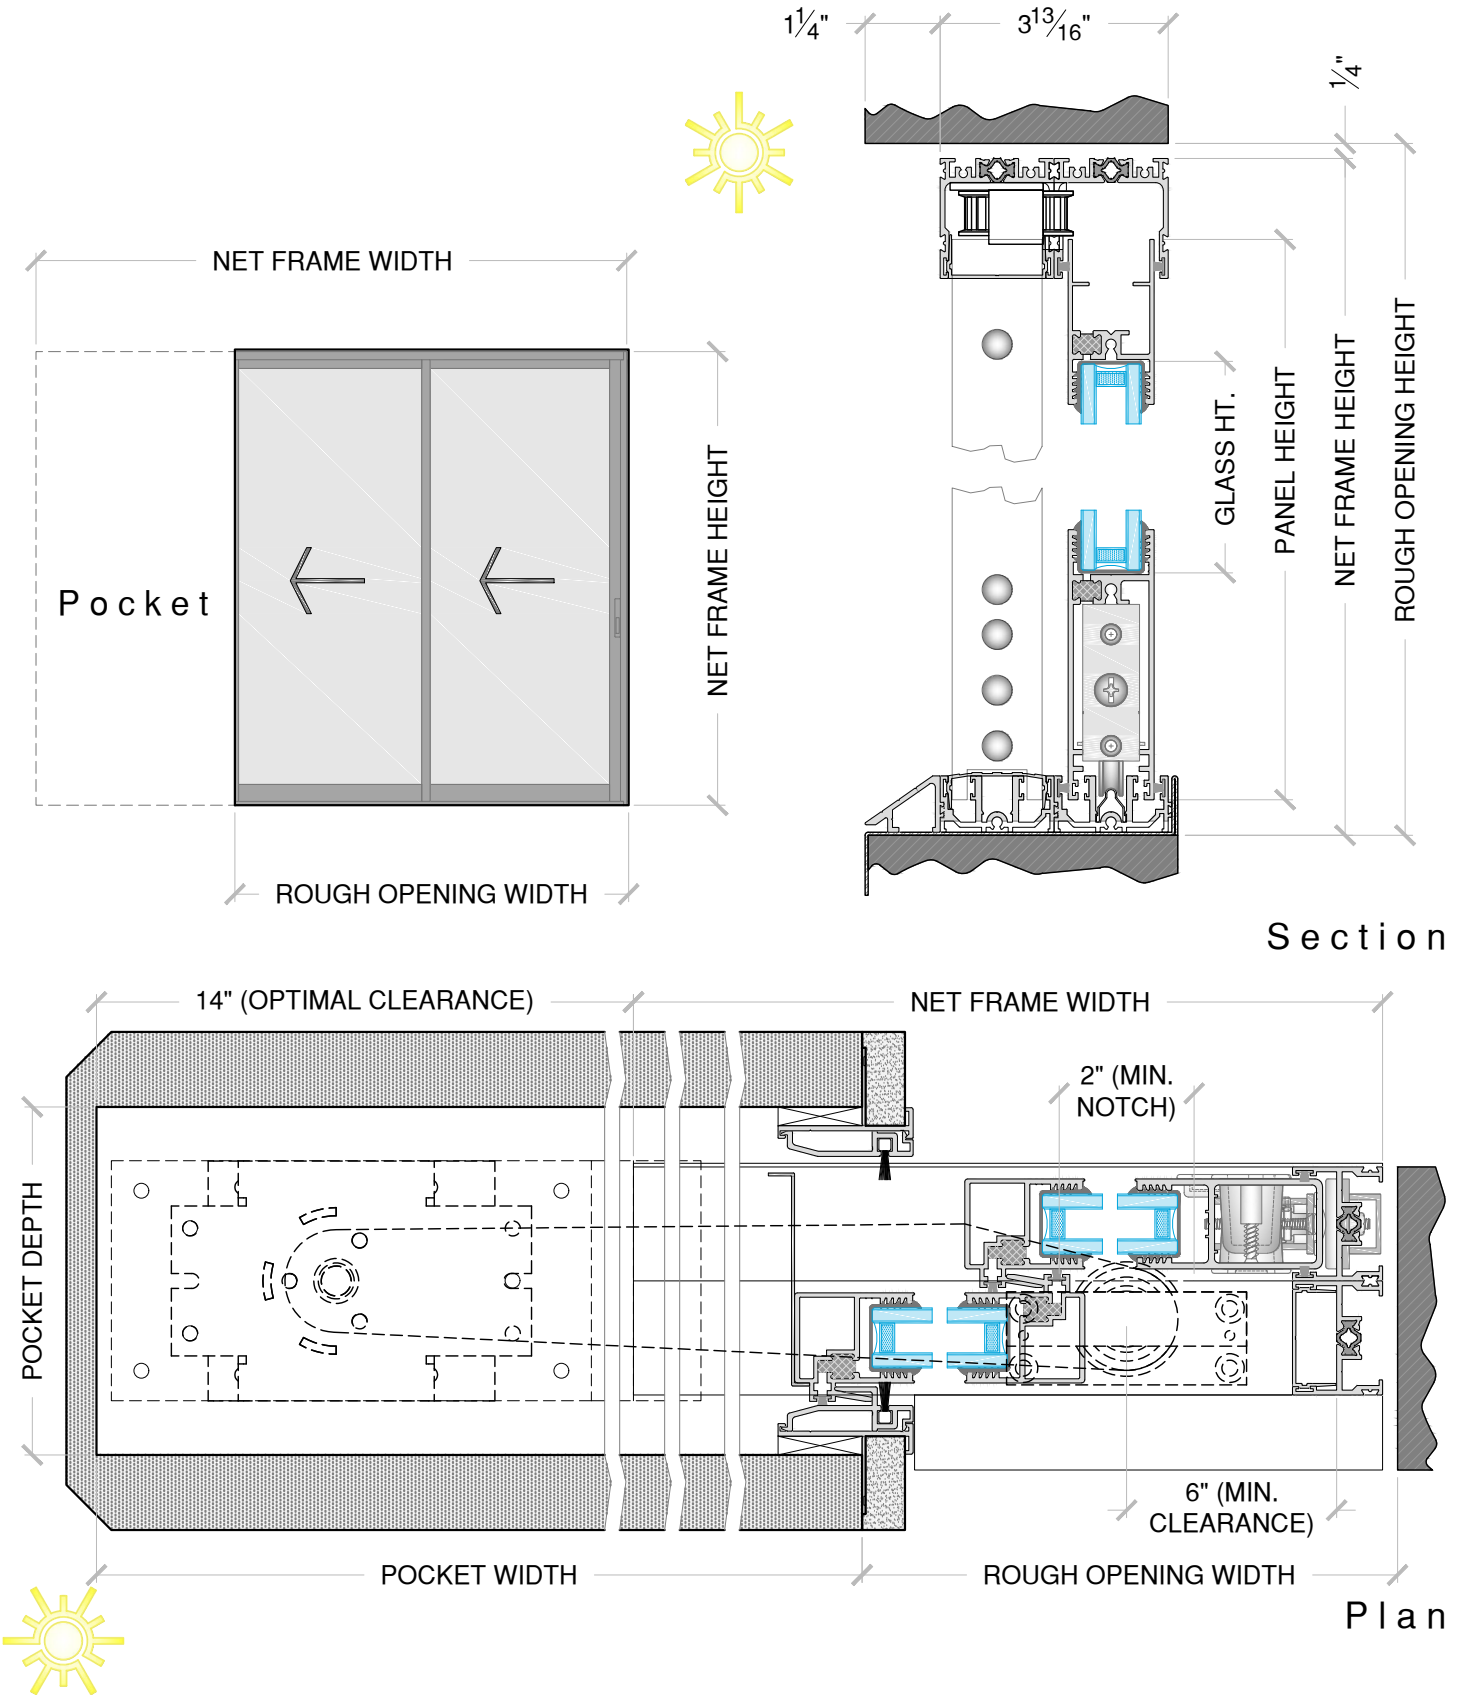

4550 Series - Vari-Slide™

P X X - M Configuration
Prep for Automation