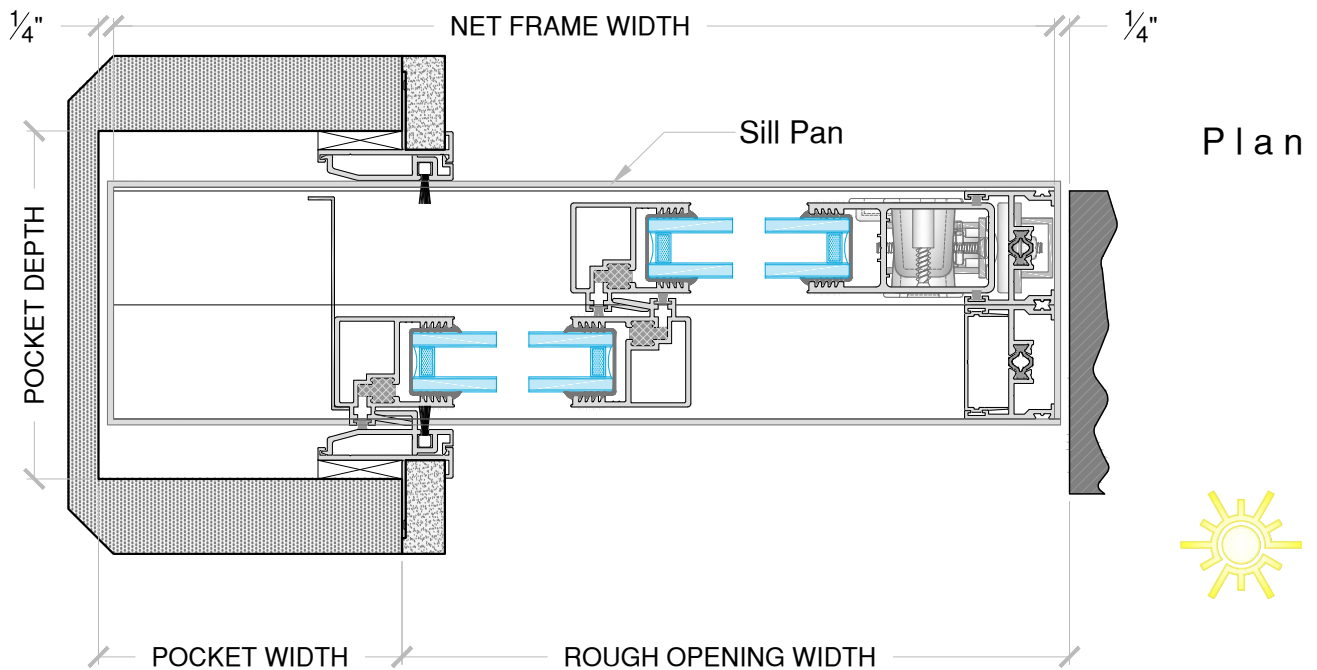

Note: Drain pipe location depends on site situation

Section