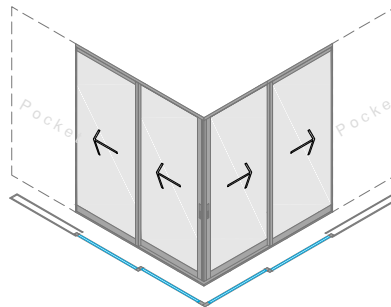

OXOR Configuration

OXOL Configuration

OX-XO Configuration - Bi-Part

OXVXO Configuration - Corner

PXX Configuration

PXXX Configuration

PXX-XXP Configuration - Bi-Part

PXXVXXP Configuration - Corner

Feature	Flush Stack	Panel Count	Corner	Bi-Parting	Flush Sill	Slim Track	Sightline Extended	Screen Type	Motorization
Fixed Panel - (OX)	●	Up to 10	●	●	●	●		Panelized	●
Bi-Directional - (XX)		Up to 10	●		●	●		Panelized	
Pocket - (PX)	●	Up to 10	●	●	●	●	●	Panelized	●