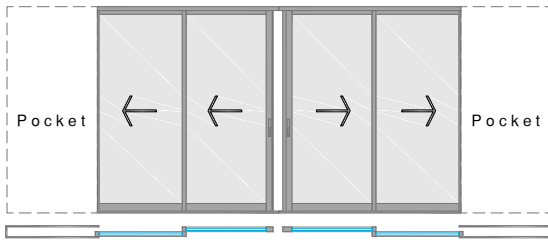

OXOR Configuration

OXOL Configuration

OX-XO Configuration - Bi-Part

OXVXO Configuration - Corner

PXX Configuration

PXXX Configuration

PXX-XXP Configuration - Bi-Part

PXXVXXP Configuration - Corner

Feature	Flush Stack	Panel Count	Corner	Bi-Parting	Flush Sill	Slim Track	Sightline Extended	Screen Type	Motorization
Fixed Panel - (OX)	●	Up to 10	●	●	●	●		Panelized	●
Bi-Directional - (XX)		Up to 10	●		●	●		Panelized	
Pocket - (PX)	●	Up to 10	●	●	●	●	●	Panelized	●