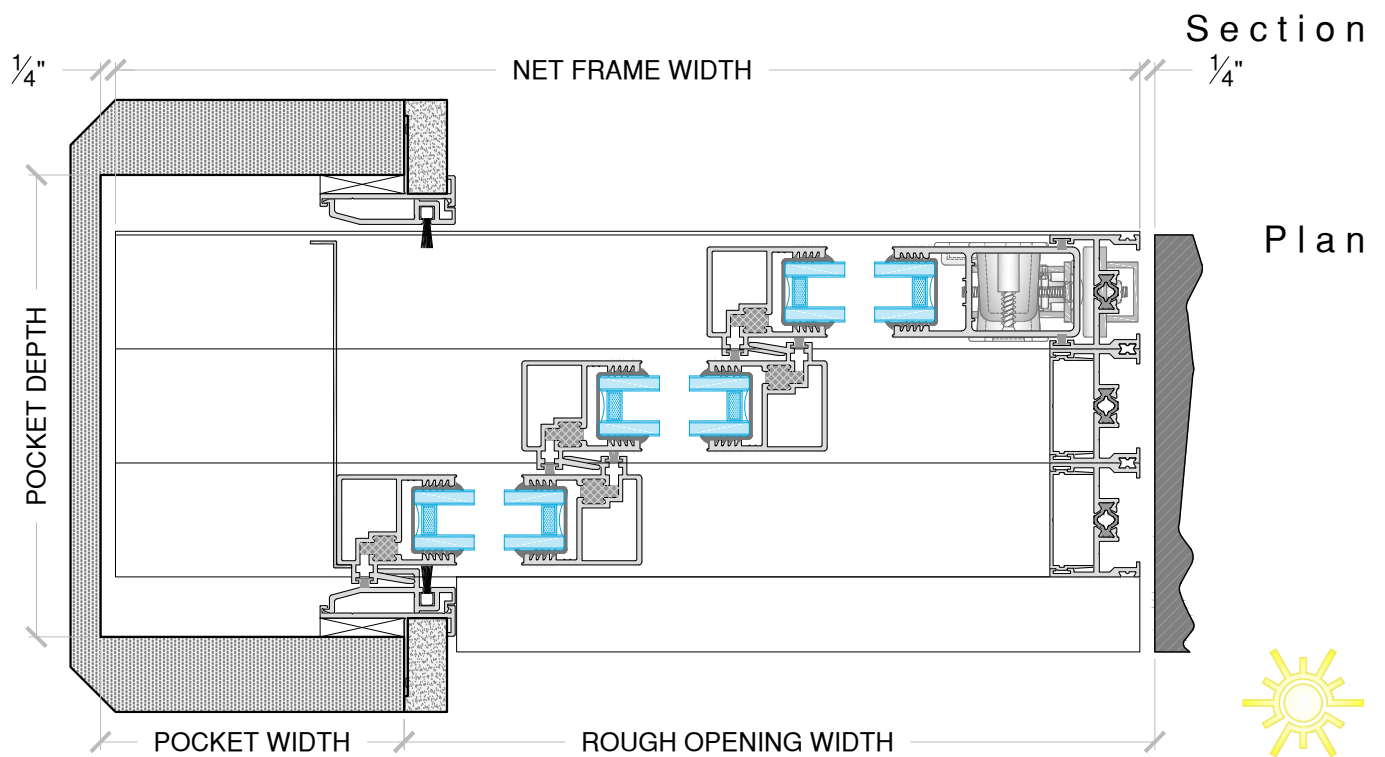

4550 Series - Vari-Slide™

P X X X Configuration