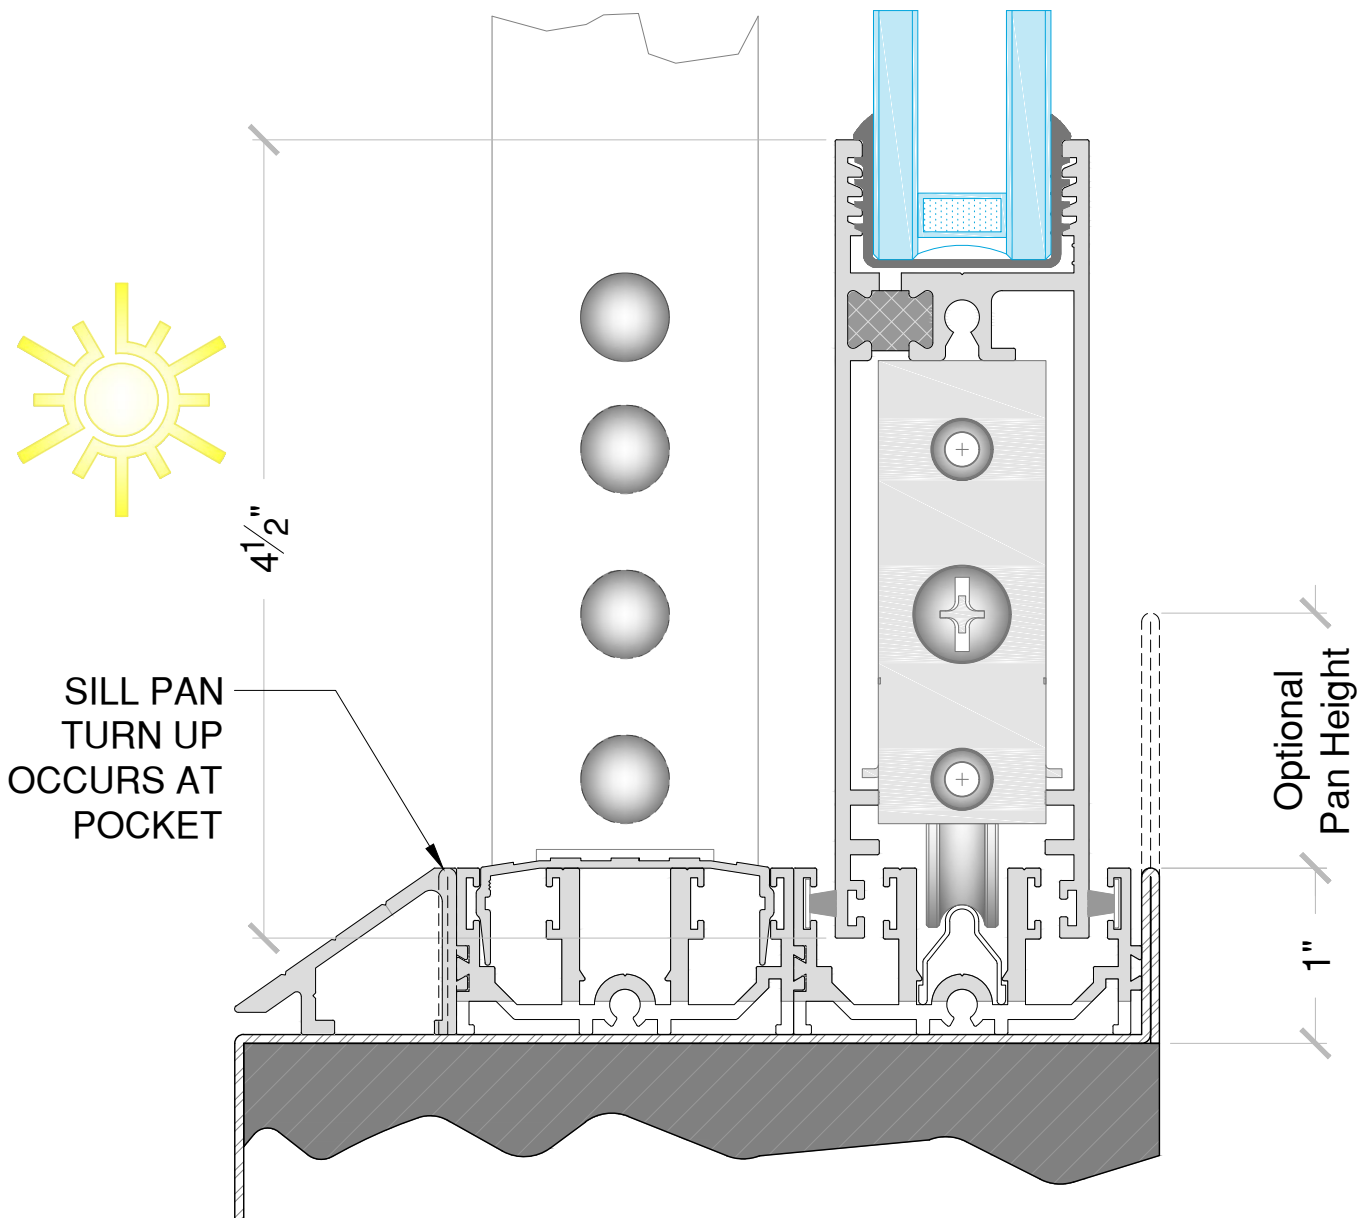

XO	OX
XX	
OOX	XOO
OXOR	OXOL
OX-XO	OXVXO
XP	PX
PX-XP	PXVXP

Other Configurations Available - Consult Factory