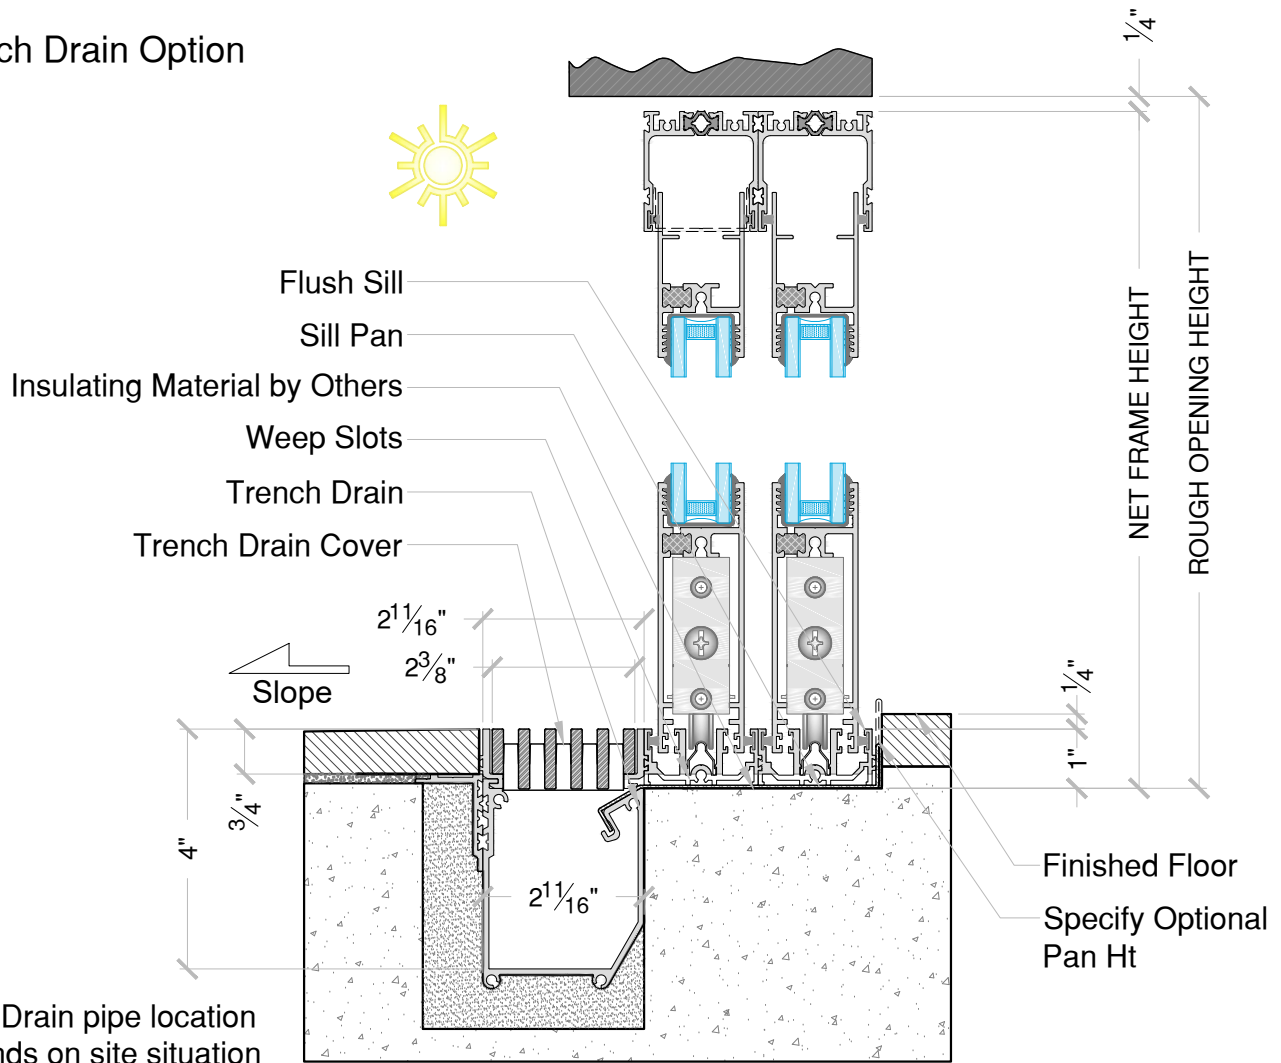

10b Vari-Slide™ Pocket Jamb-
w/ Extended Sight Stile

4550 Series - Vari-Slide™

4550 Series - Vari-Slide™

Trench Drain Option

Note: Drain pipe location depends on site situation

Section

4550 Series - Vari-Slide™