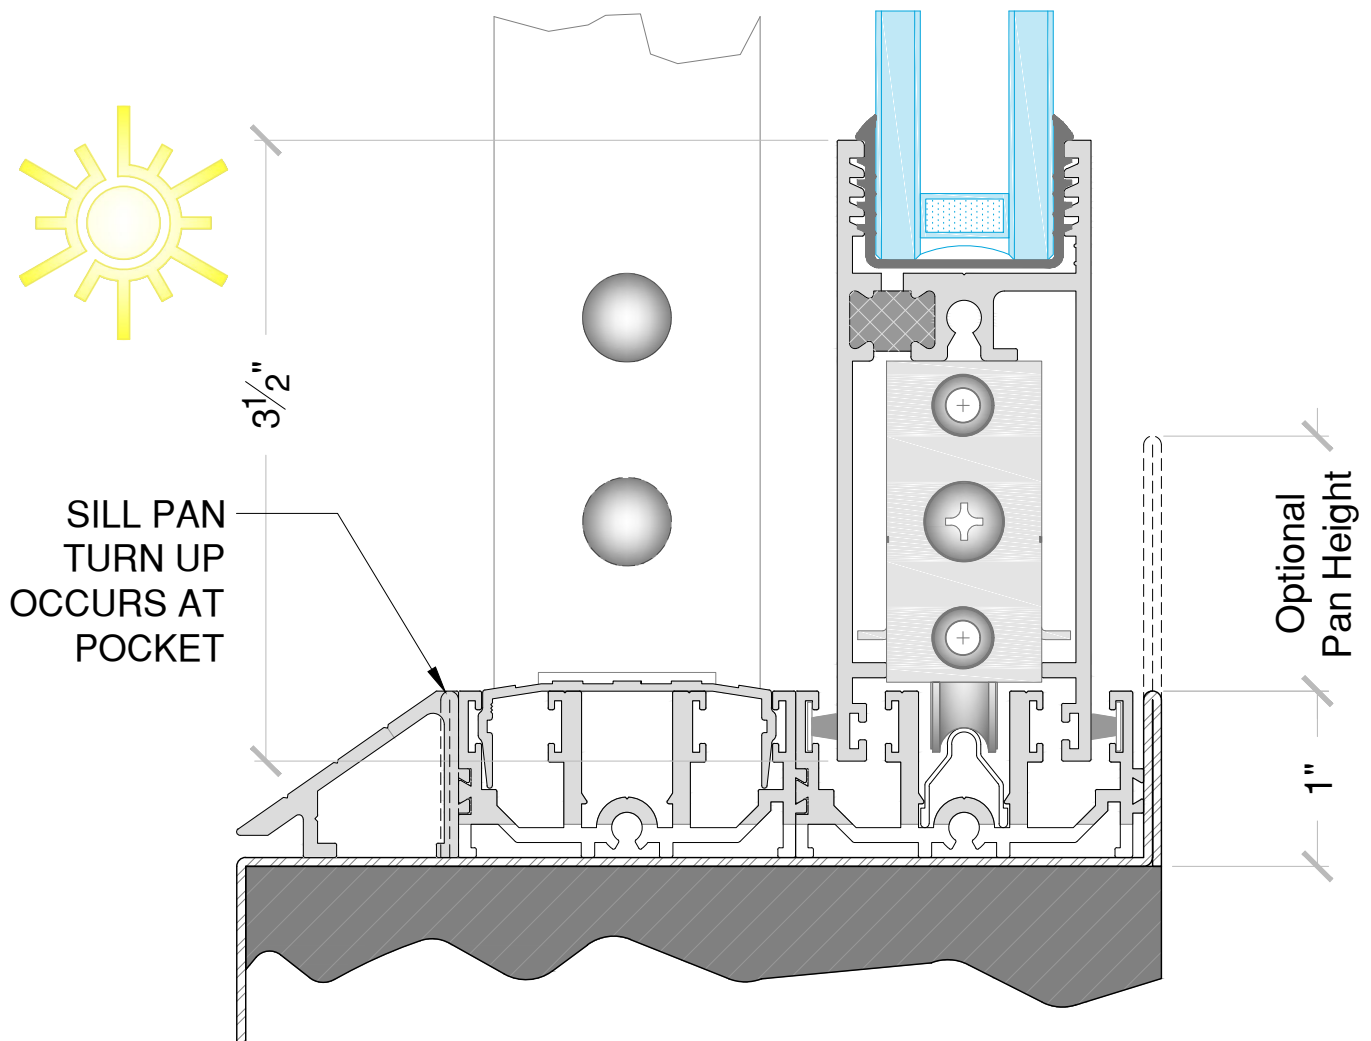

5b Vari-Slide™ Sill w/ 4.50" Rail

4550 Series - Vari-Slide™

Configurations:

XO	OX
XX	
OOX	XOO
OXOR	OXOL
OX-XO	OXVXO
XP	PX
PX-XP	PXVXP

Other Configurations Available - Consult Factory

5c

Vari-Slide™ Sill w/ 3.50" Rail