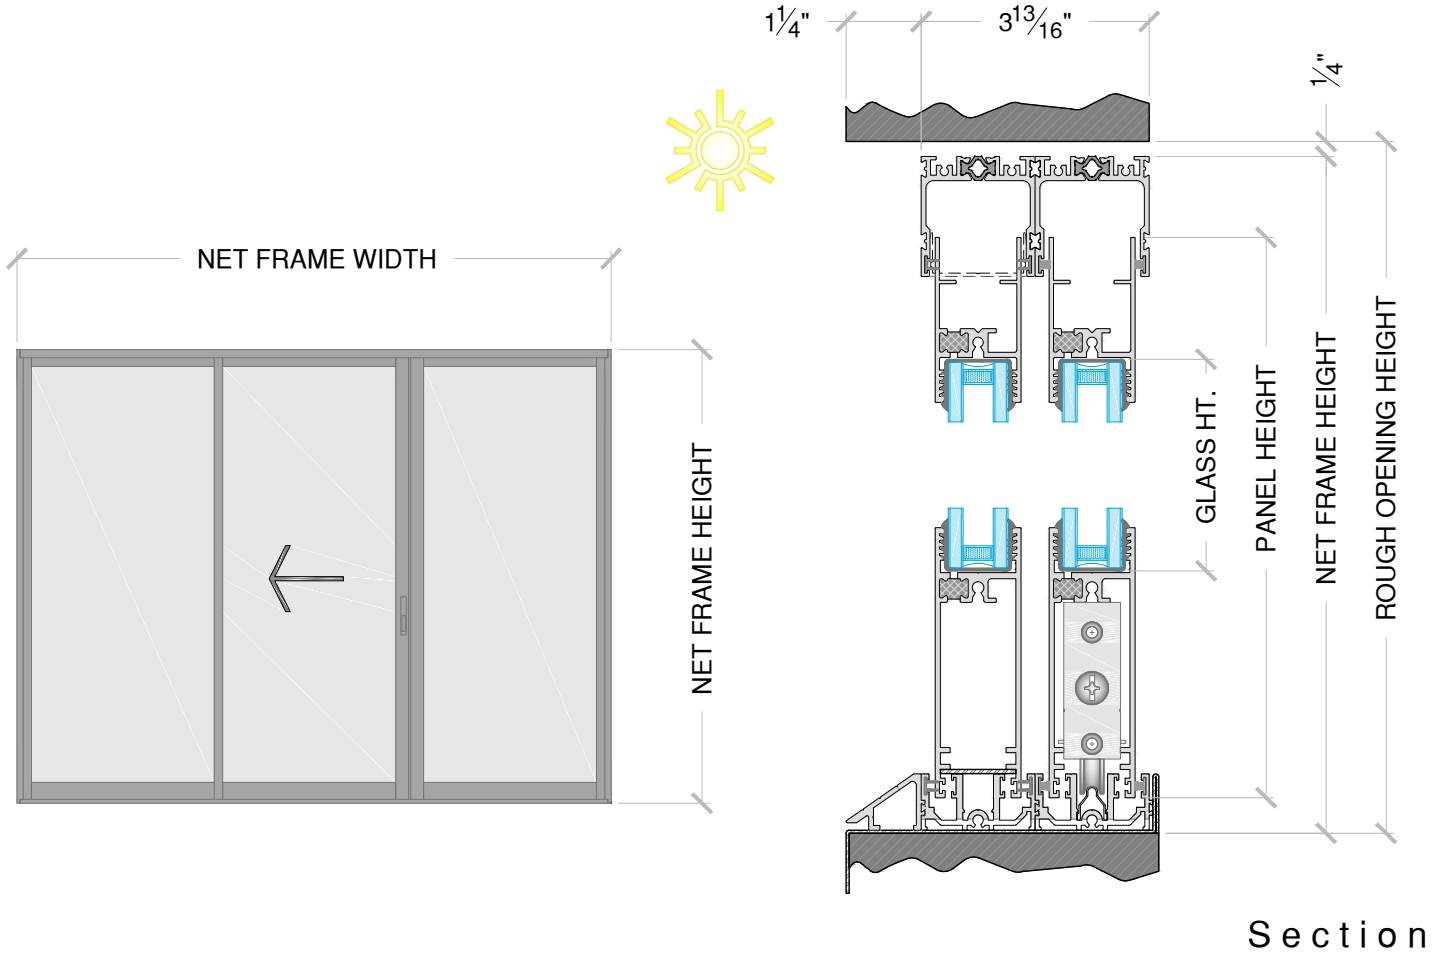

4550 Series - Vari-Slide™

O X O R Configuration