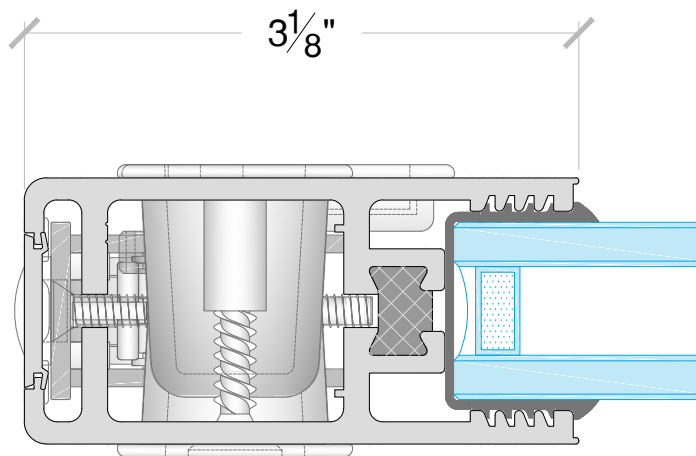

OPEN BACK LOCK STILE

4b

Vari-Slide™ Lead Stiles