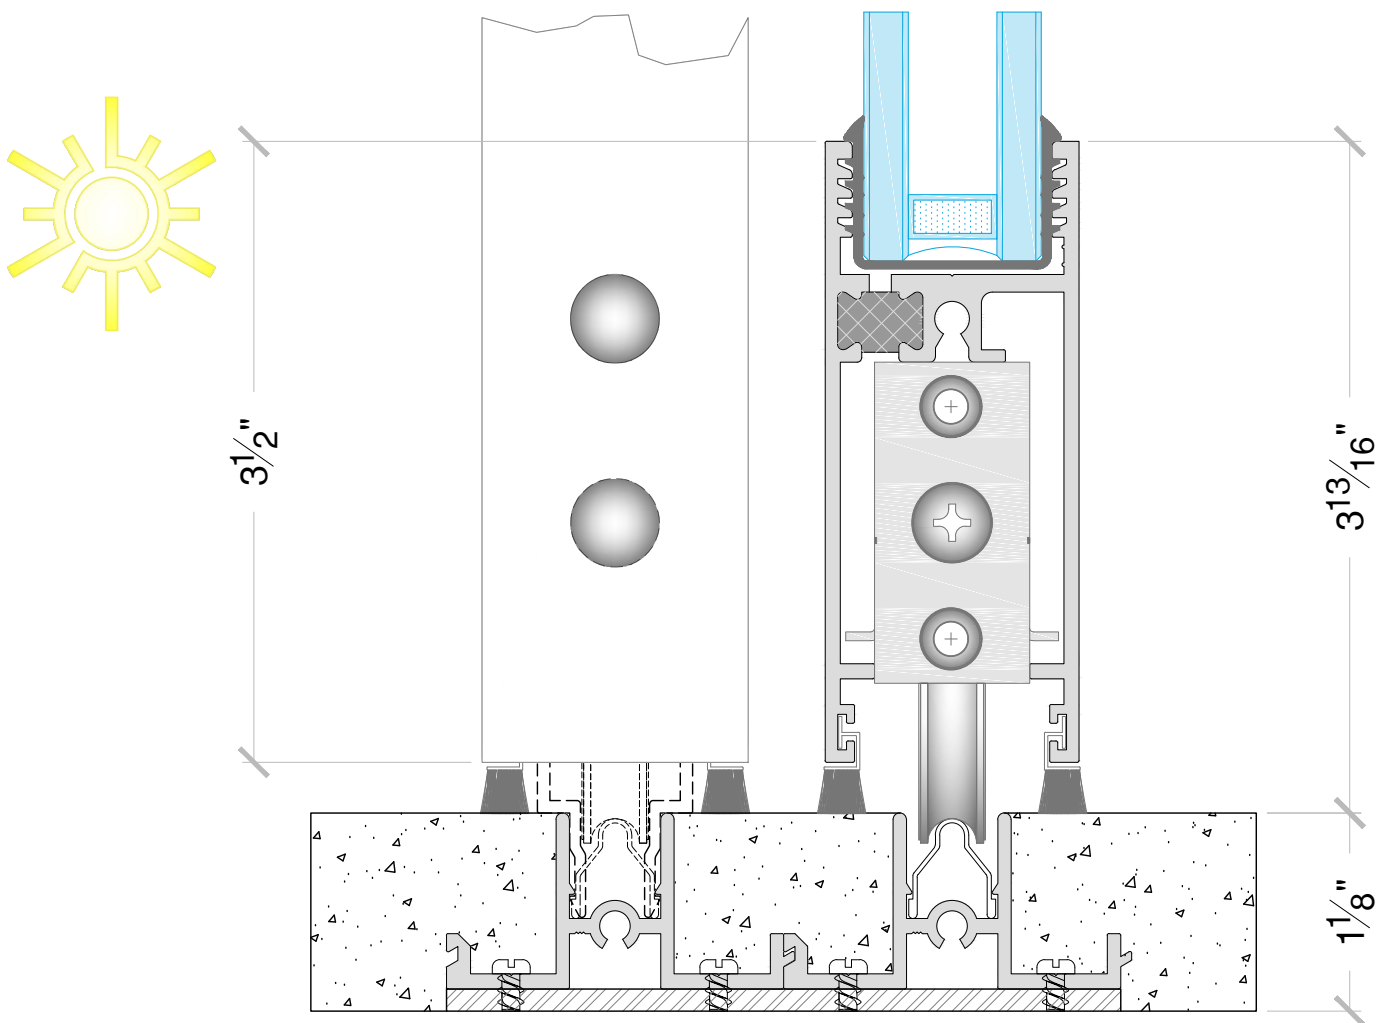

5g

Vari-Slide™ Sill w/ 3.50" Rail