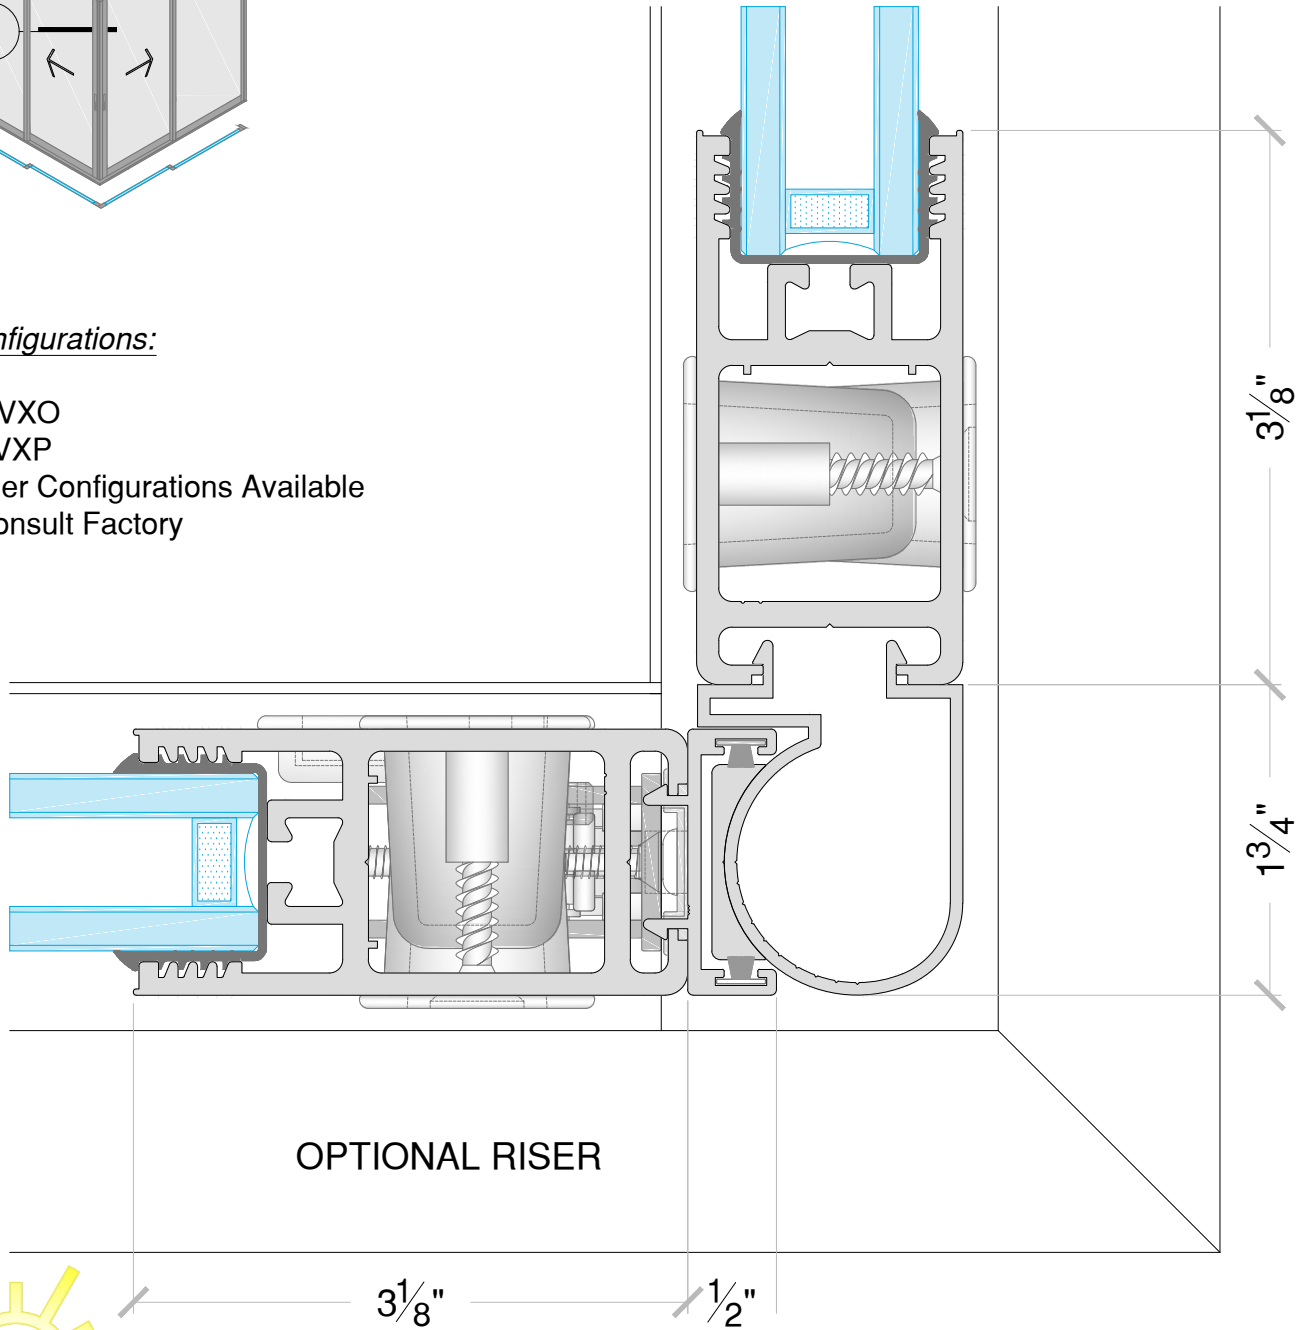

Other Configurations Available - Consult Factory

8

Vari-Slide™ Meeting Stile

4550 Series - Vari-Slide™

Configurations:

- OXVXO
- PXVXP
- Other Configurations Available
- Consult Factory

9

Vari-Slide™ Meeting Stile-Corner