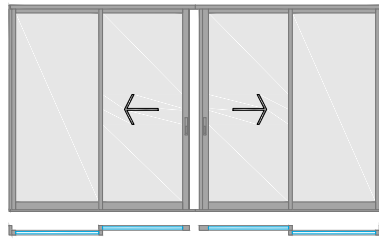

XOO Configuration

OXOR Configuration