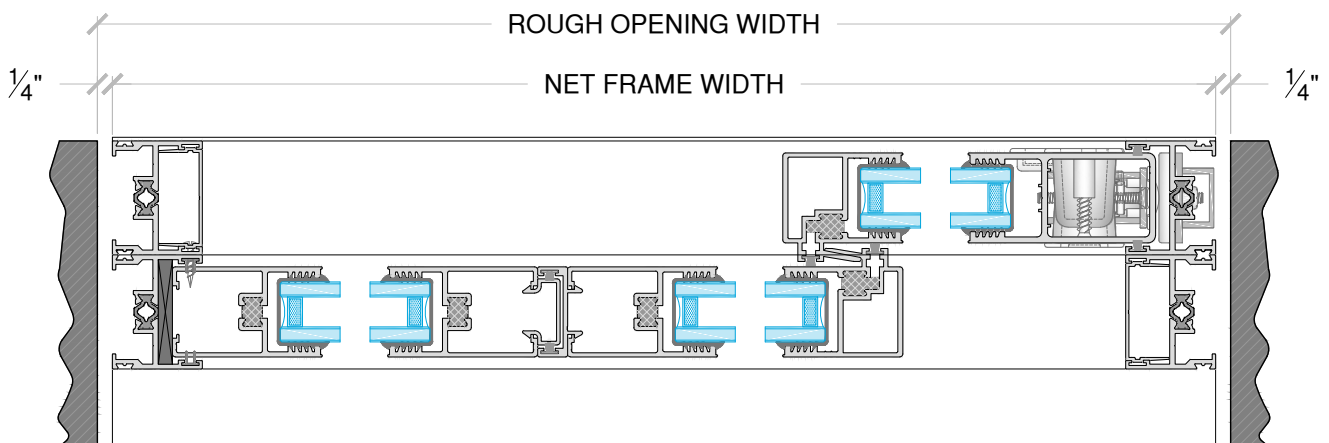

4550 Series - Vari-Slide™

OOX Configuration