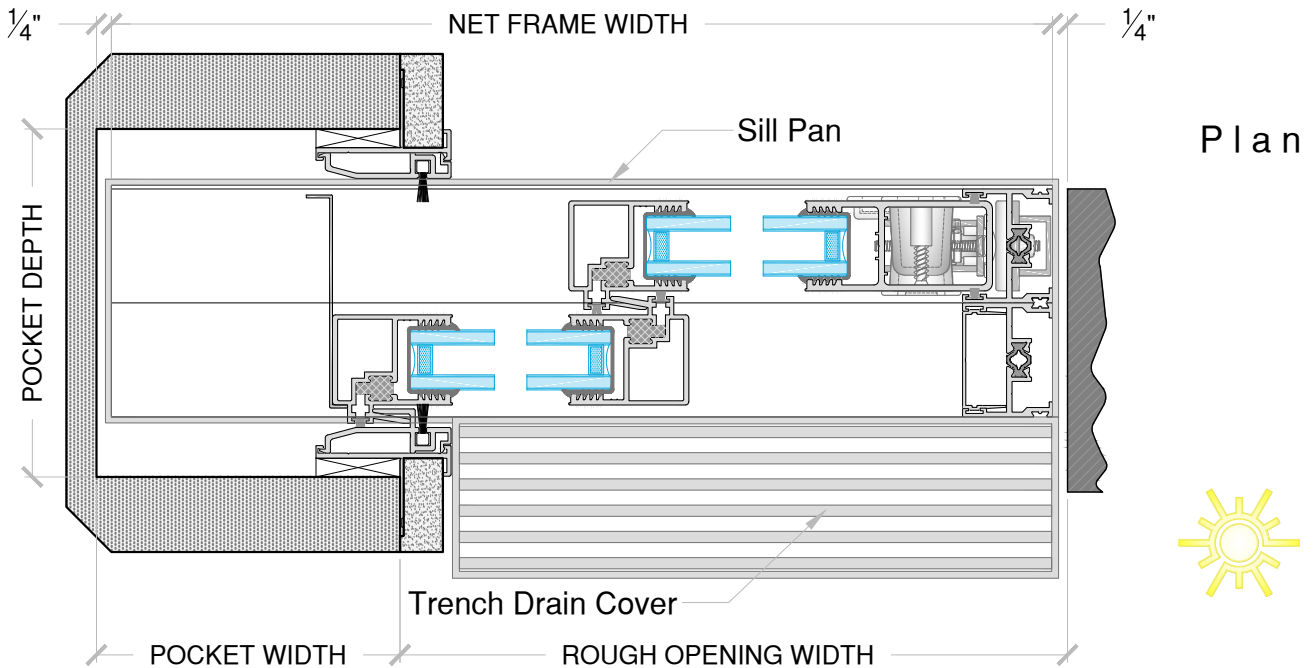

10b Vari-Slide™ Pocket Jamb-
w/ Extended Sight Stile

4550 Series - Vari-Slide™

4550 Series - Vari-Slide™

Trench Drain Option

Note: Drain pipe location depends on site situation

Section

4550 Series - Vari-Slide™