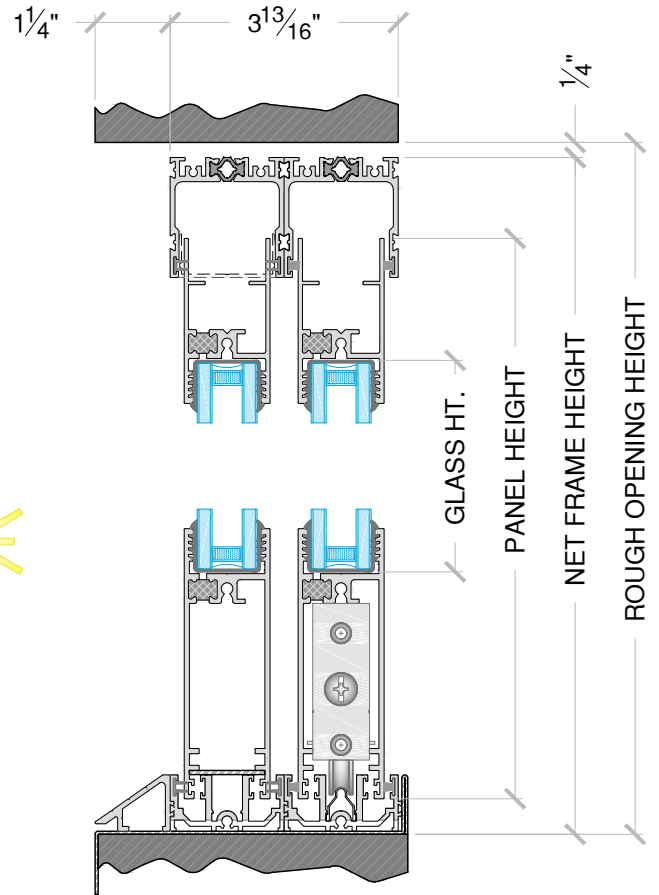

4550 Series - Vari-Slide™

O X V X O Configuration