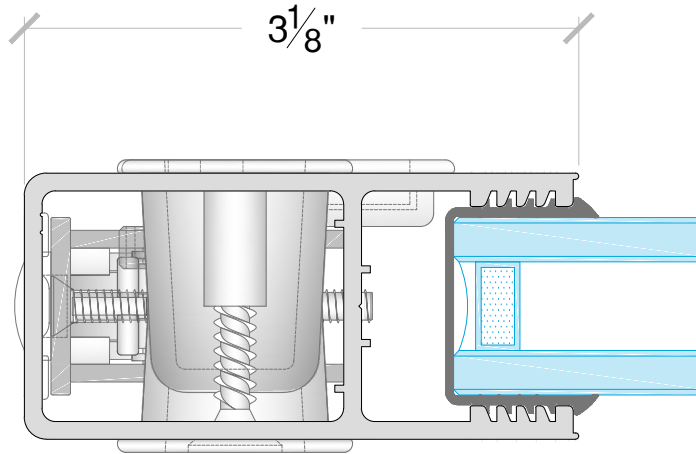

CLOSED LOCK STILE