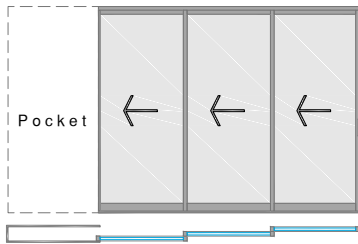

OXOR Configuration

OXOL Configuration

OX-XO Configuration - Bi-Part

OXVXO Configuration - Corner

PXX Configuration

PXXX Configuration

PXX-XXP Configuration - Bi-Part

PXXVXXP Configuration - Corner

Feature	Flush Stack	Panel Count	Corner	Bi-Parting	Flush Sill	Slim Track	Sightline Extended	Screen Type	Motorization
Fixed Panel - (OX)	●	Up to 10	●	●	●	●		Panelized	●
Bi-Directional - (XX)		Up to 10	●		●	●		Panelized	
Pocket - (PX)	●	Up to 10	●	●	●	●	●	Panelized	●