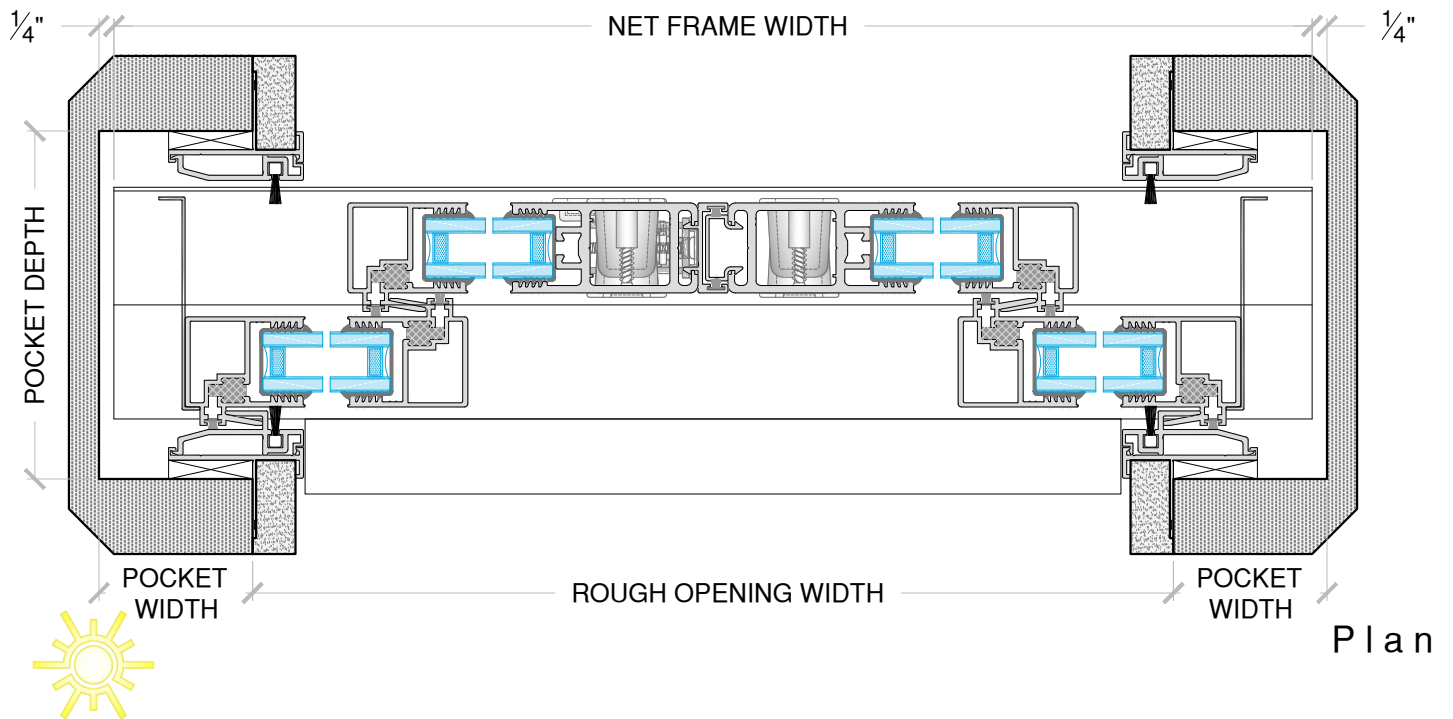

4550 Series - Vari-Slide™

P X X - X X P Configuration