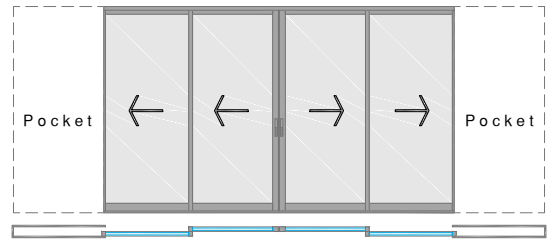

OXOR Configuration

OXOL Configuration

OX-XO Configuration - Bi-Part

OXVXO Configuration - Corner

PXX Configuration

PXXX Configuration

PXX-XXP Configuration - Bi-Part

PXXVXXP Configuration - Corner

Feature	Flush Stack	Panel Count	Corner	Bi-Parting	Flush Sill	Slim Track	Sightline Extended	Screen Type	Motorization
Fixed Panel - (OX)	●	Up to 10	●	●	●	●		Panelized	●
Bi-Directional - (XX)		Up to 10	●		●	●		Panelized	
Pocket - (PX)	●	Up to 10	●	●	●	●	●	Panelized	●