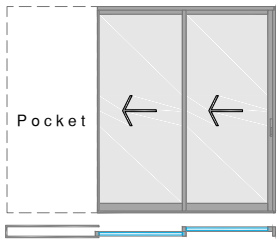

OXOR Configuration

OXOL Configuration

OX-XO Configuration - Bi-Part

OXVXO Configuration - Corner

PXX Configuration

PXXX Configuration

PXX-XXP Configuration - Bi-Part

PXXVXXP Configuration - Corner

Feature	Flush Stack	Panel Count	Corner	Bi-Parting	Flush Sill	Slim Track	Sightline Extended	Screen Type	Motorization
Fixed Panel - (OX)	●	Up to 10	●	●	●	●		Panelized	●
Bi-Directional - (XX)		Up to 10	●		●	●		Panelized	
Pocket - (PX)	●	Up to 10	●	●	●	●	●	Panelized	●