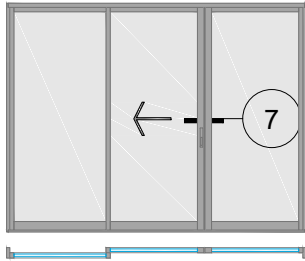

4550 Series - Vari-Slide™

Configurations:

OXOR   OXOL

7

Vari-Slide™ Meeting Stile-Variant