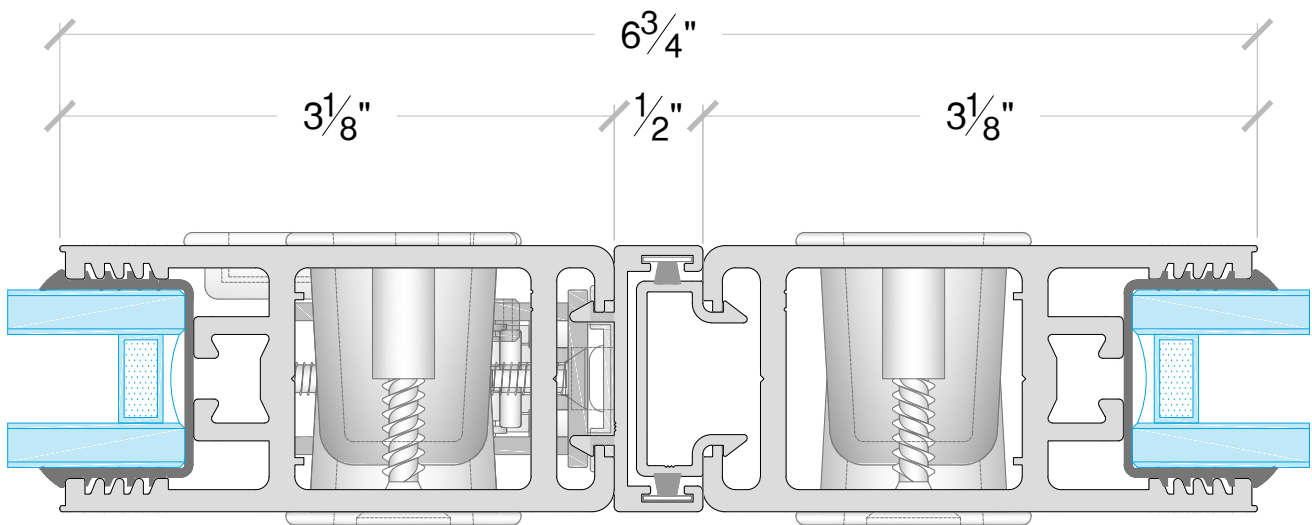

8

Vari-Slide™ Meeting Stile