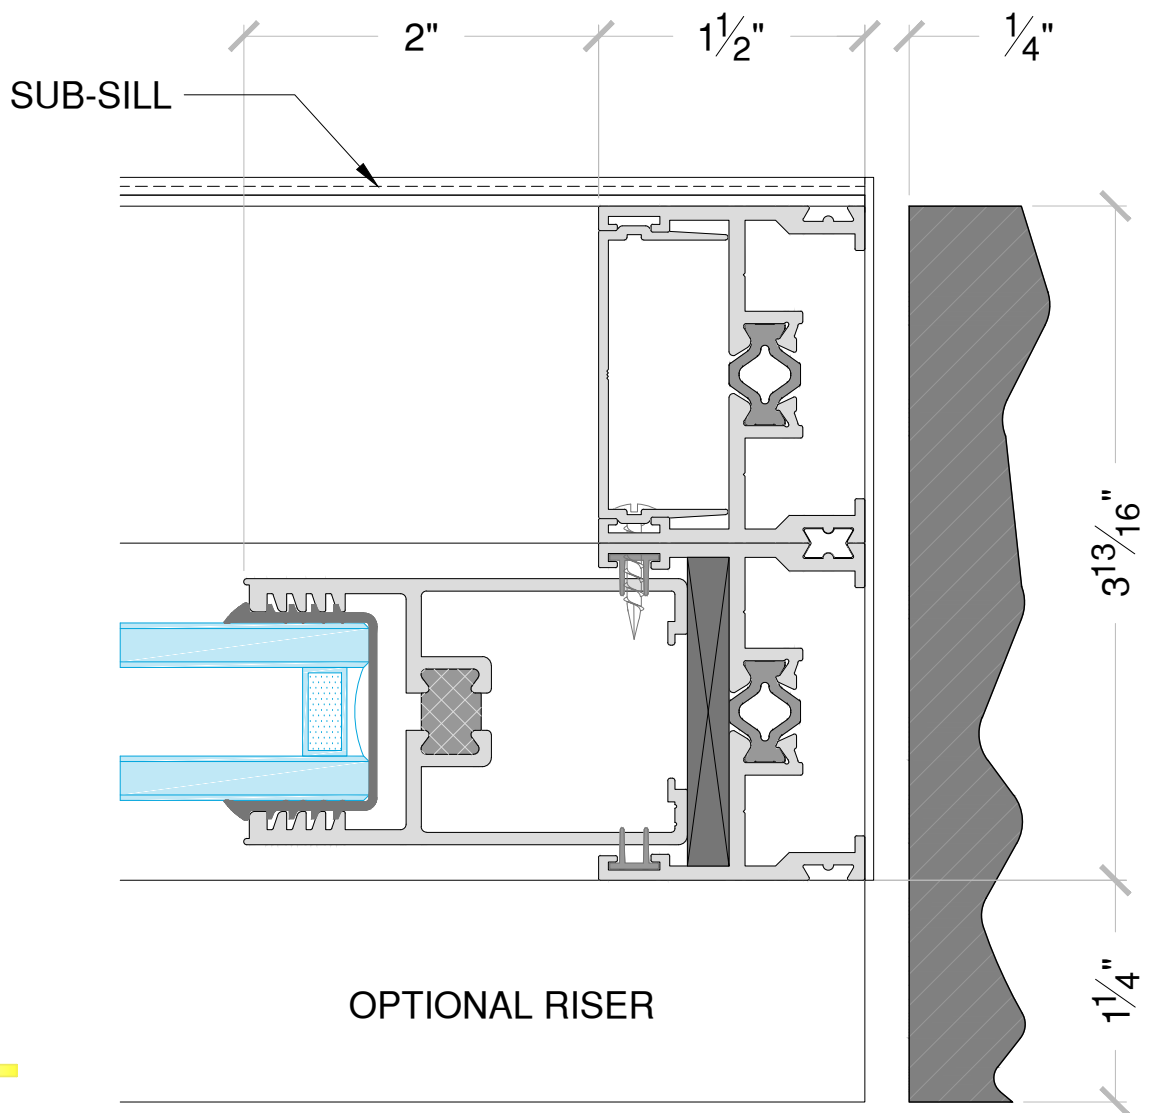

4550 Series - Vari-Slide™

Configurations:

XO	OX
OOX	XOO
OXOR	OXOL
OX-XO	OXVXO

2. Other Configurations Available - Consult Factory

2

Vari-Slide™ Fixed Jamb