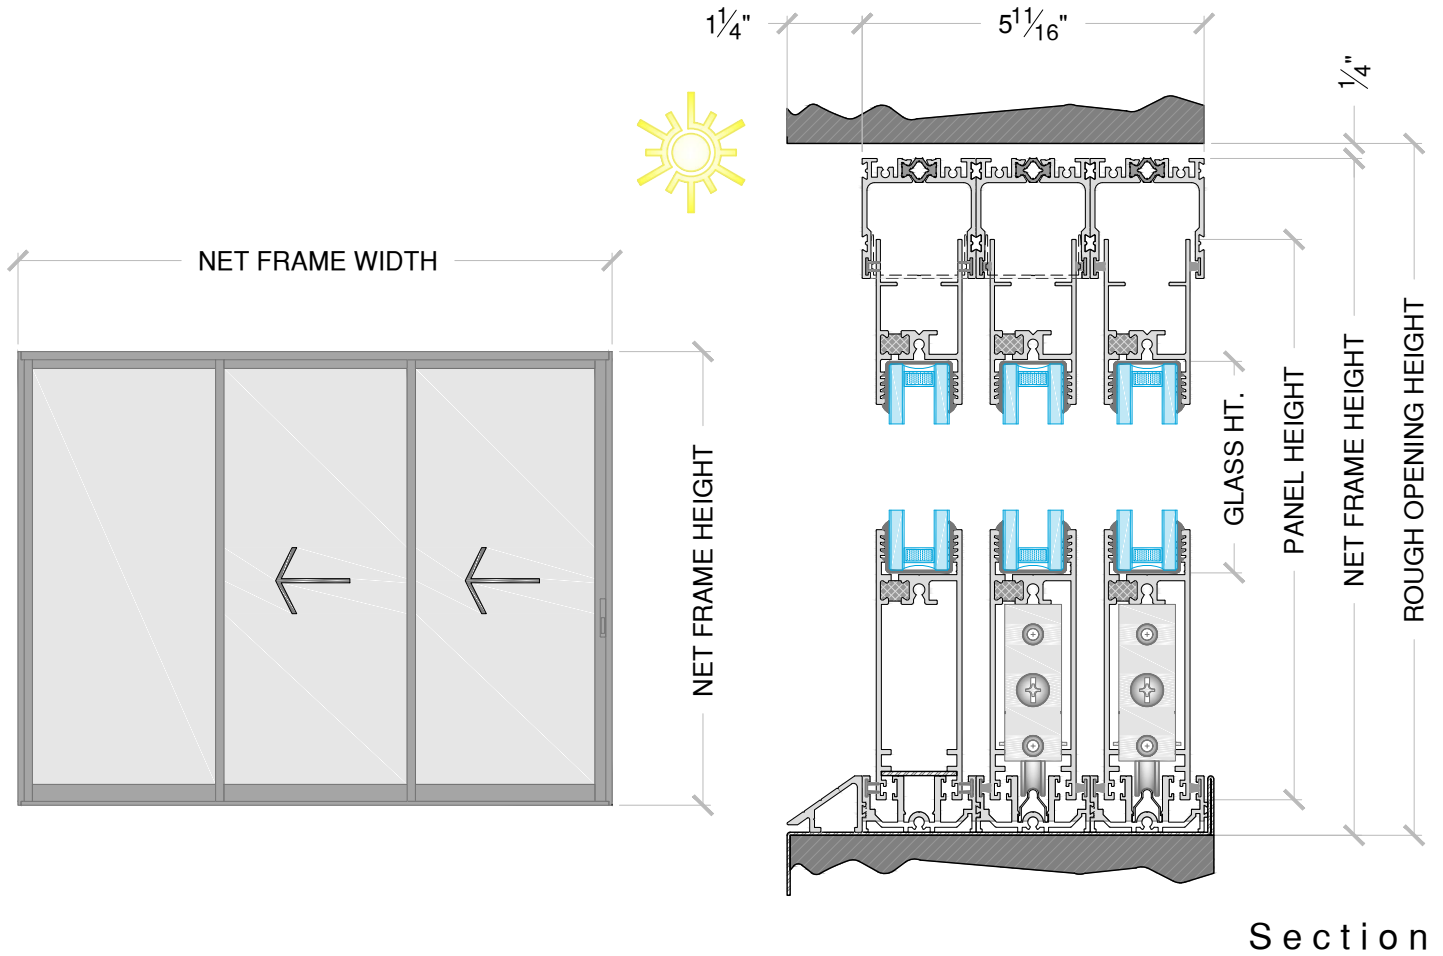

4550 Series - Vari-Slide™

O X X Configuration

Plan