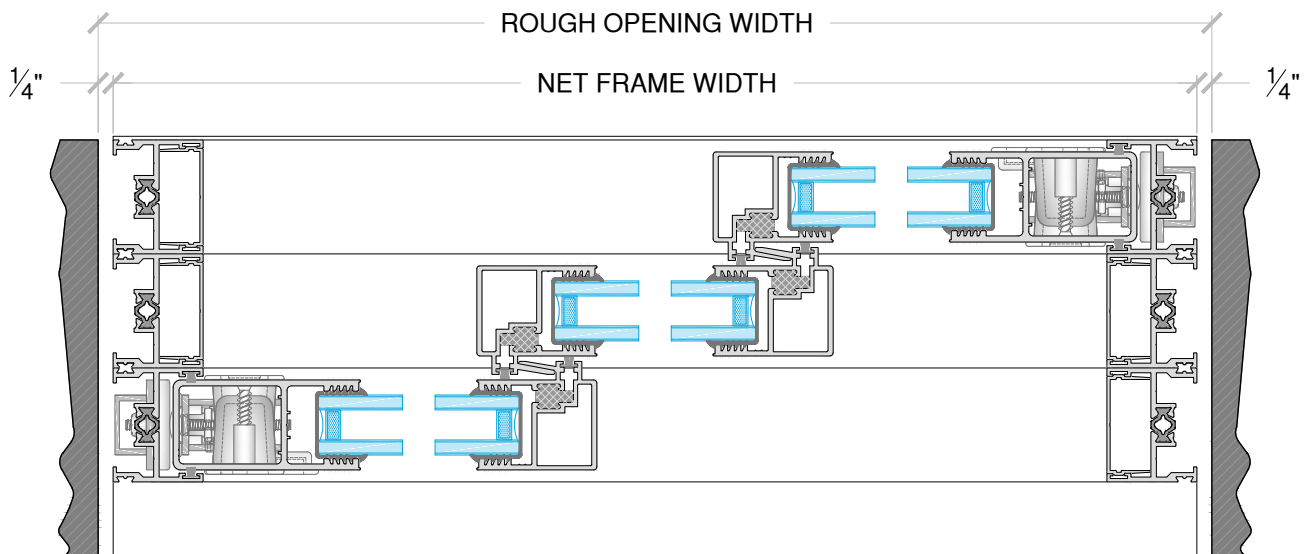

4550 Series - Vari-Slide™

XXX Configuration