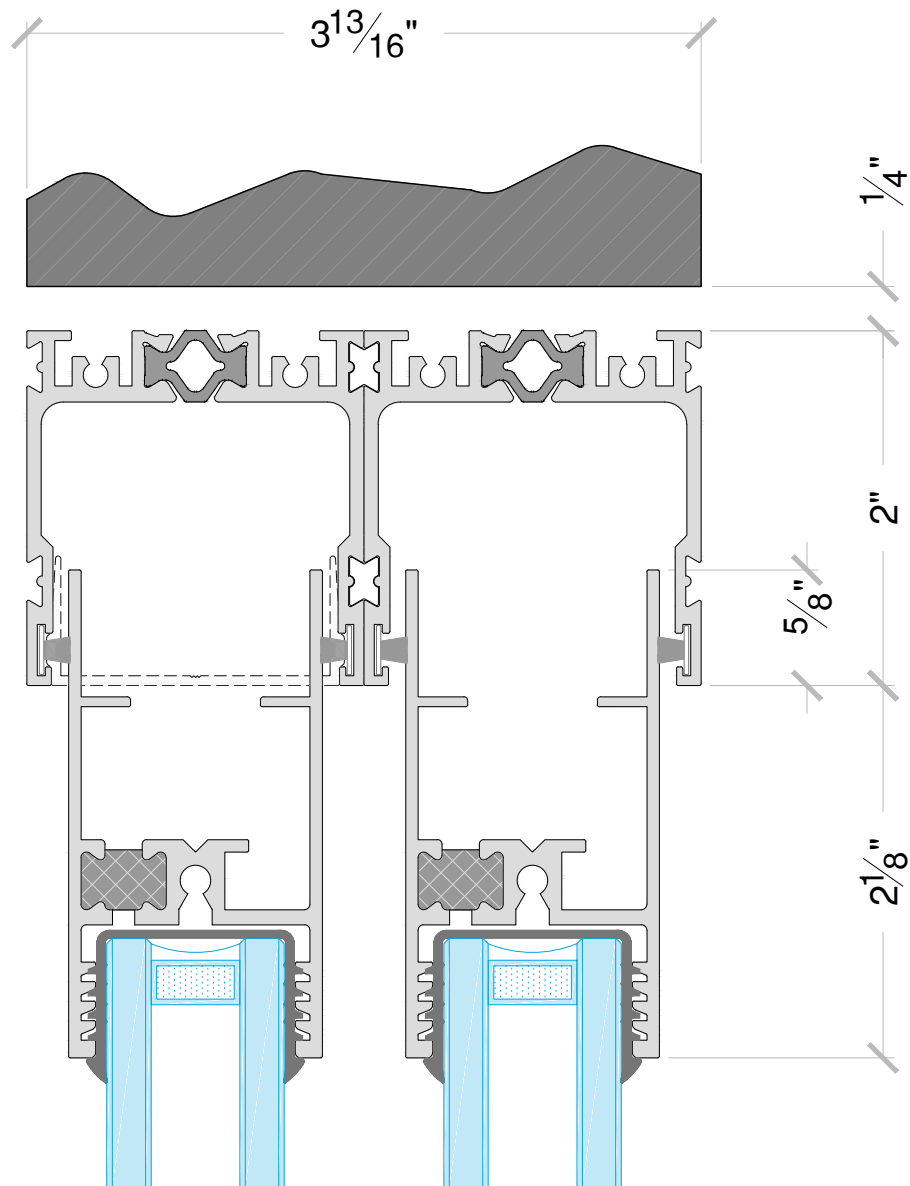

1

Vari-Slide™ Head