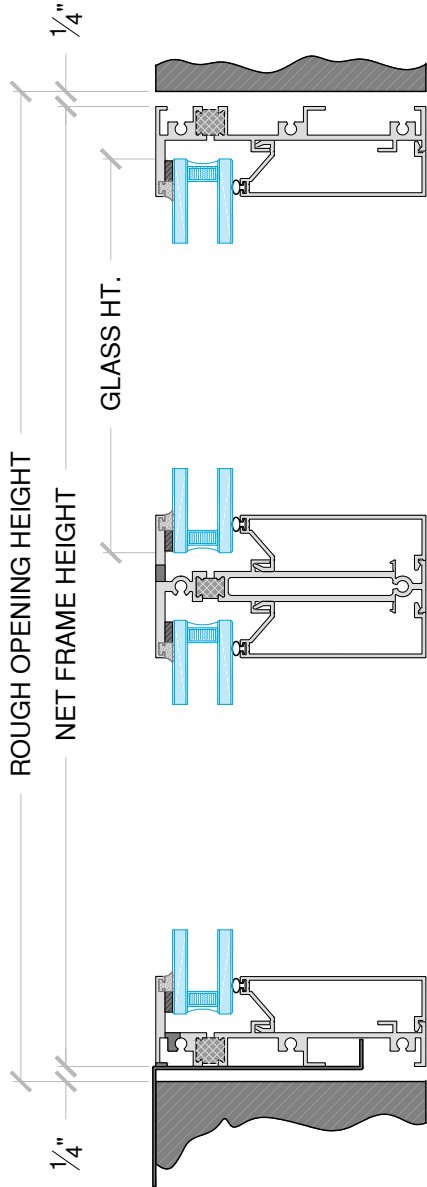

4580 Series - Window Wall

4580 Series - Window Wall

PW Configuration - Single Lite

2PW/2PW Configuration - Multi Lite

4580 Series - Window Wall

P W Configuration - Single Lite

4580 Series - Window Wall

2 P W / 2 P W Configuration - Multi-Lite

4580 Series - Window Wall

1a Window Wall Head - Single Lite

4580 Series - Window Wall

①b Window Wall Head - Multi-Lite

4580 Series - Window Wall

1c Window Wall Head w/ Monolithic Stop

4580 Series - Window Wall

2a

Window Wall Jamb - Single Lite

4580 Series - Window Wall

2b

Window Wall Jamb - Multi-Lite

4580 Series - Window Wall

3a

Intermediate - Vertical
Multi-Lite