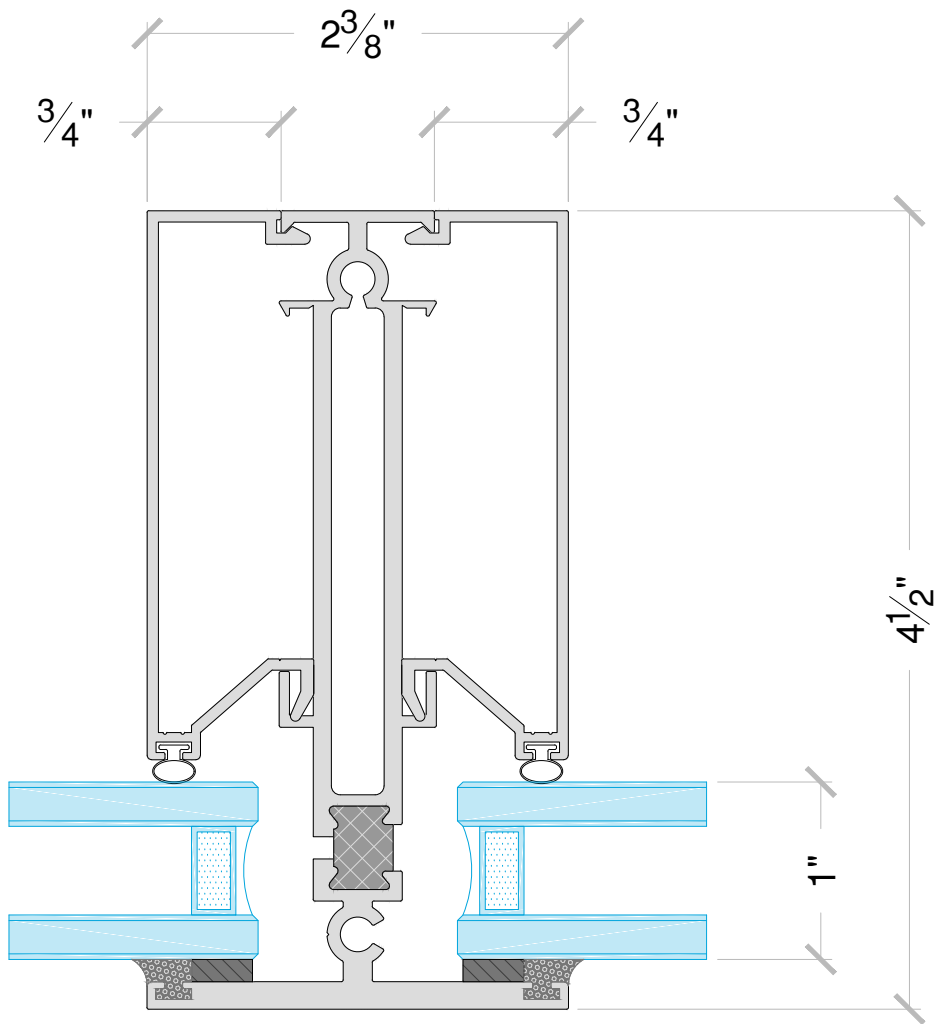

4580 Series - Window Wall

1a Window Wall Head - Single Lite

4580 Series - Window Wall

①b Window Wall Head - Multi-Lite

4580 Series - Window Wall

1c Window Wall Head w/ Monolithic Stop

4580 Series - Window Wall

2a

Window Wall Jamb - Single Lite

4580 Series - Window Wall

2b

Window Wall Jamb - Multi-Lite

4580 Series - Window Wall

3a

Intermediate - Vertical
Multi-Lite