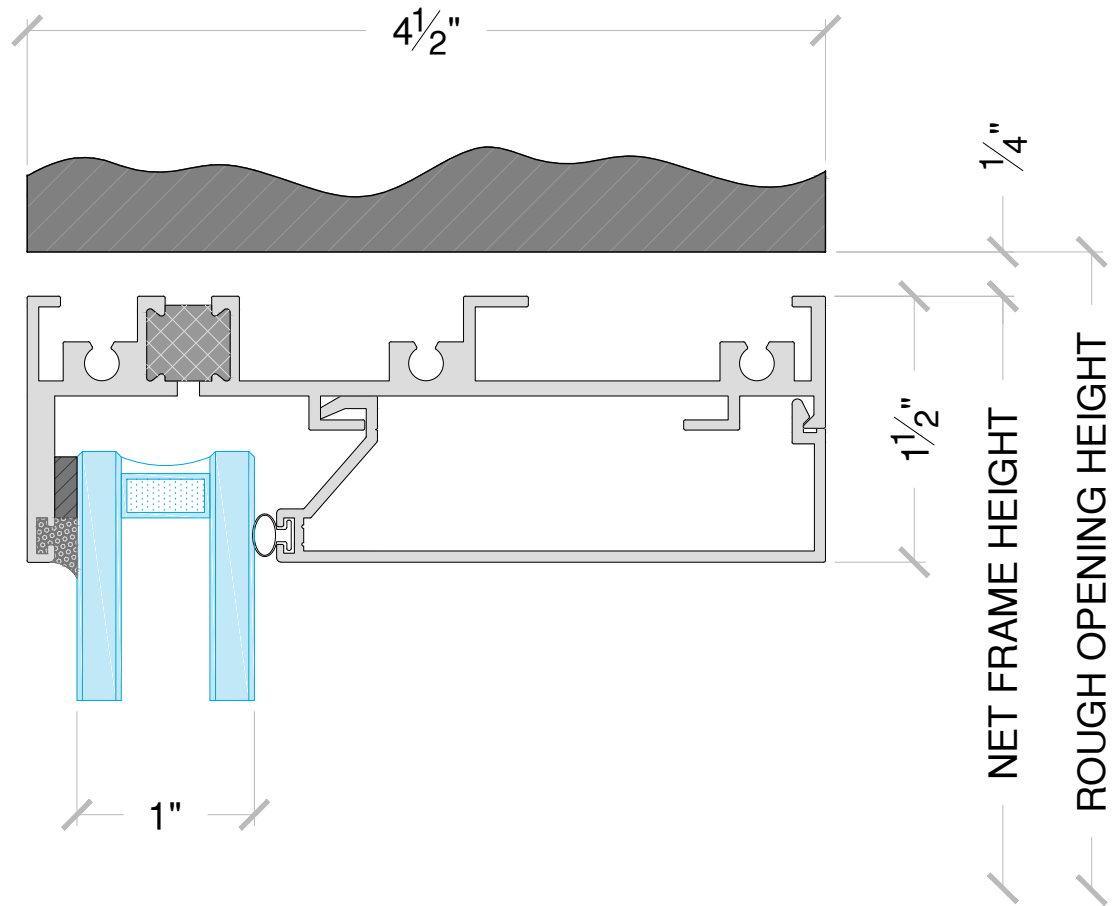

4580 Series - Window Wall

4580 Series - Window Wall

PW Configuration - Single Lite

2PW/2PW Configuration - Multi Lite

4580 Series - Window Wall

P W Configuration - Single Lite

4580 Series - Window Wall

2 P W / 2 P W Configuration - Multi-Lite

4580 Series - Window Wall

1a Window Wall Head - Single Lite

4580 Series - Window Wall

①b Window Wall Head - Multi-Lite

4580 Series - Window Wall

1c Window Wall Head w/ Monolithic Stop

4580 Series - Window Wall

2a

Window Wall Jamb - Single Lite

4580 Series - Window Wall

2b

Window Wall Jamb - Multi-Lite

4580 Series - Window Wall

3a

Intermediate - Vertical
Multi-Lite