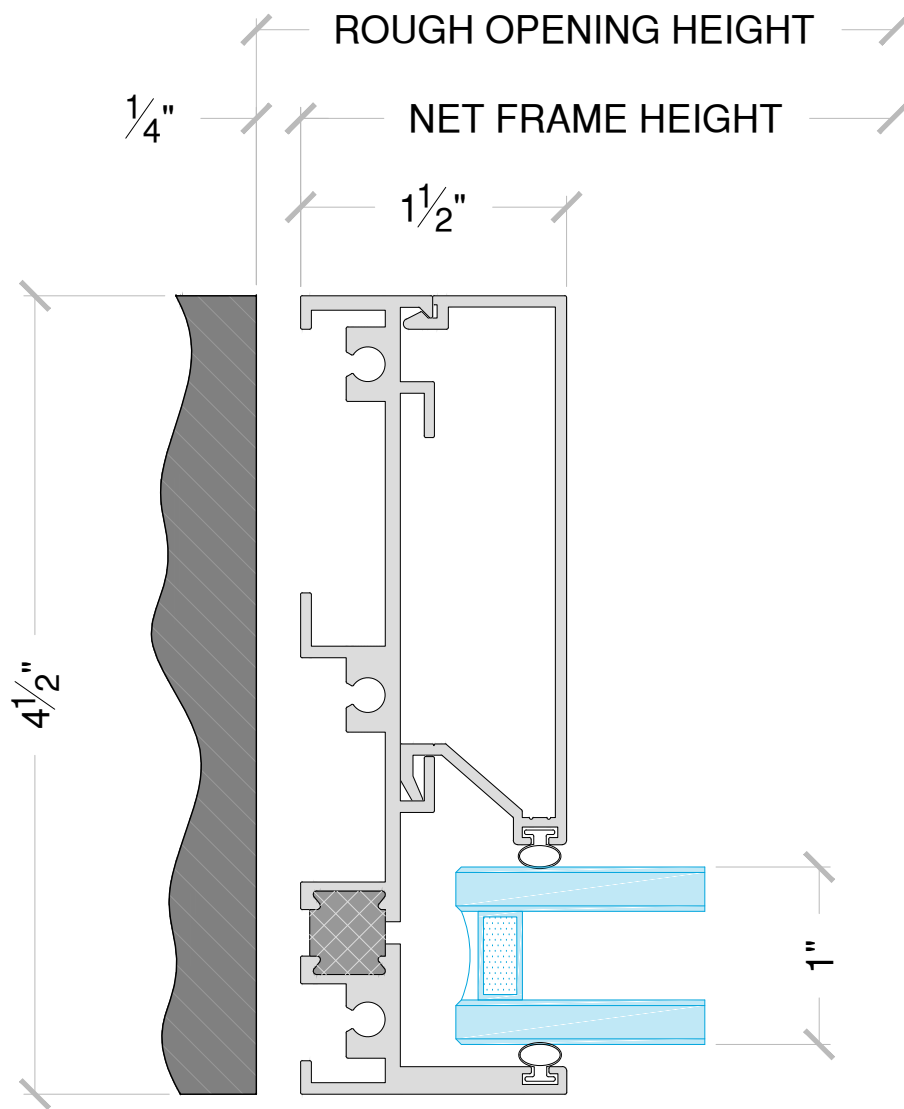

4580 Series - Window Wall

4580 Series - Window Wall

PW Configuration - Single Lite

2PW/2PW Configuration - Multi Lite

4580 Series - Window Wall

P W Configuration - Single Lite

4580 Series - Window Wall

2 P W / 2 P W Configuration - Multi-Lite

4580 Series - Window Wall

1a Window Wall Head - Single Lite

4580 Series - Window Wall

①b Window Wall Head - Multi-Lite

4580 Series - Window Wall

1c Window Wall Head w/ Monolithic Stop

4580 Series - Window Wall

2a

Window Wall Jamb - Single Lite

4580 Series - Window Wall

2b

Window Wall Jamb - Multi-Lite

4580 Series - Window Wall

3a

Intermediate - Vertical
Multi-Lite