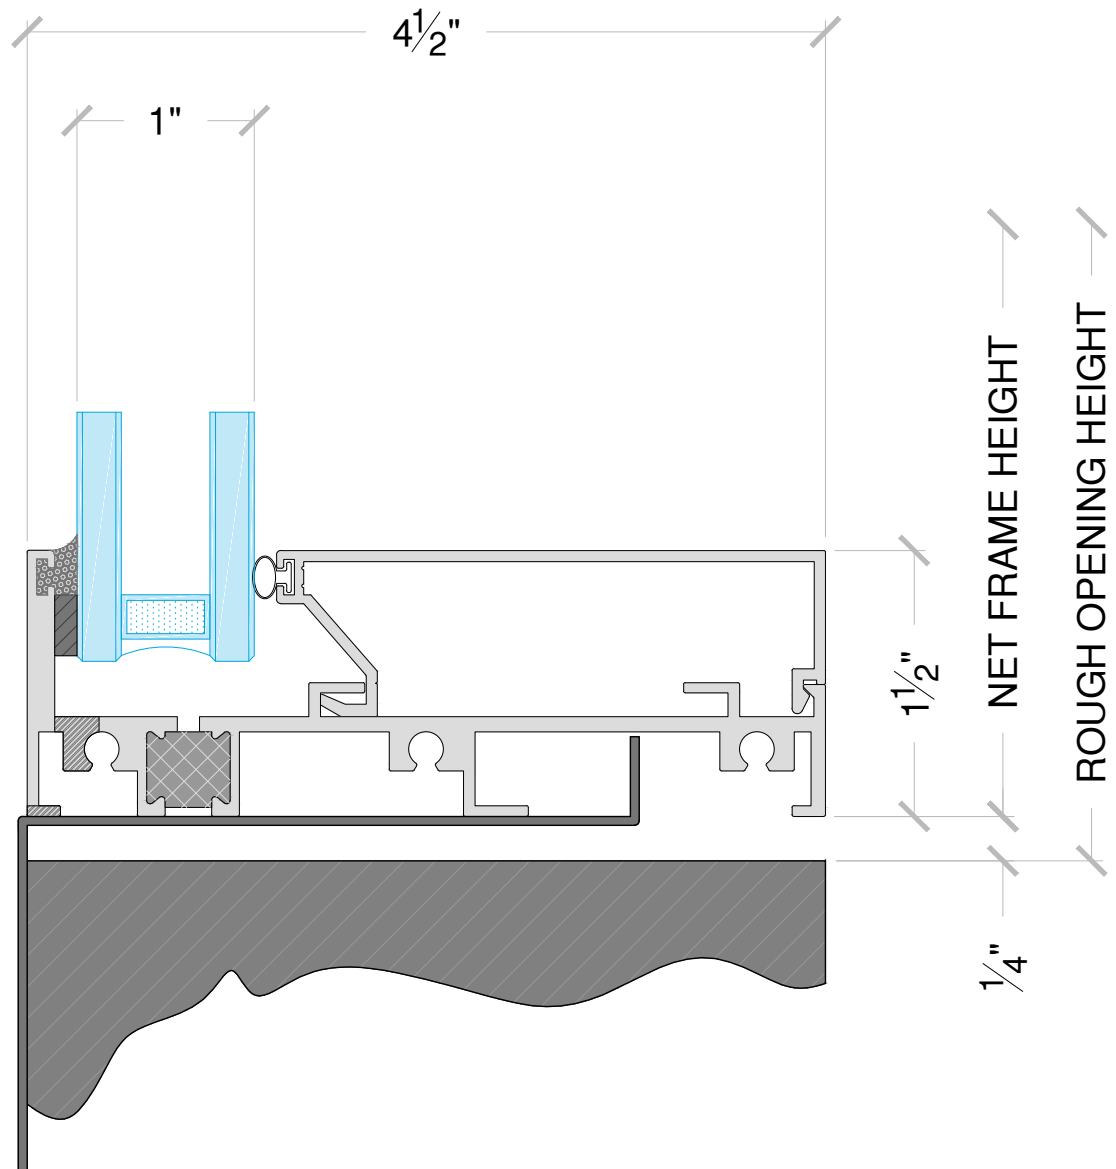

4b

Window Wall Sill - Multi-Lite