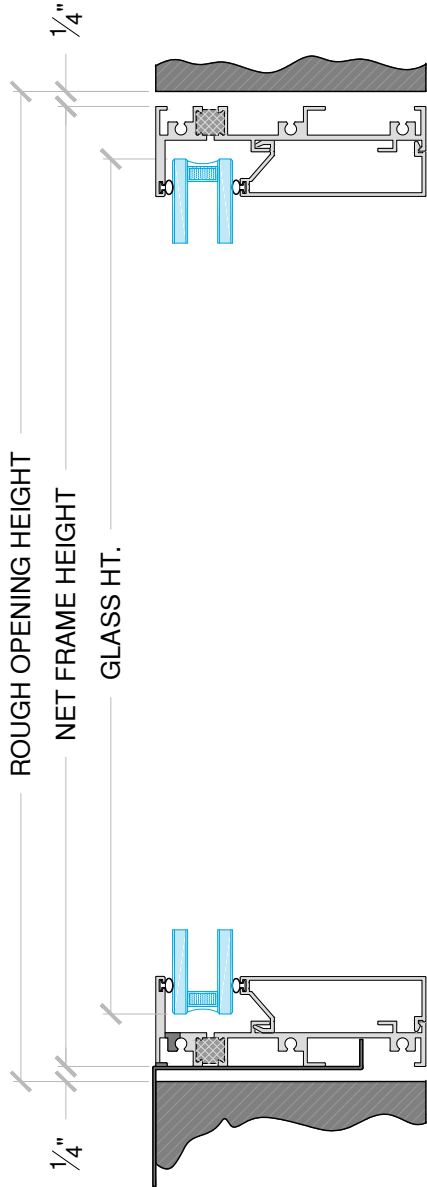

4580 Series - Window Wall

4580 Series - Window Wall

PW Configuration - Single Lite

2PW/2PW Configuration - Multi Lite

4580 Series - Window Wall

P W Configuration - Single Lite

4580 Series - Window Wall

2 P W / 2 P W Configuration - Multi-Lite

4580 Series - Window Wall

1a Window Wall Head - Single Lite

4580 Series - Window Wall

①b Window Wall Head - Multi-Lite

4580 Series - Window Wall

1c Window Wall Head w/ Monolithic Stop

4580 Series - Window Wall

2a

Window Wall Jamb - Single Lite

4580 Series - Window Wall

2b

Window Wall Jamb - Multi-Lite

4580 Series - Window Wall

3a

Intermediate - Vertical
Multi-Lite