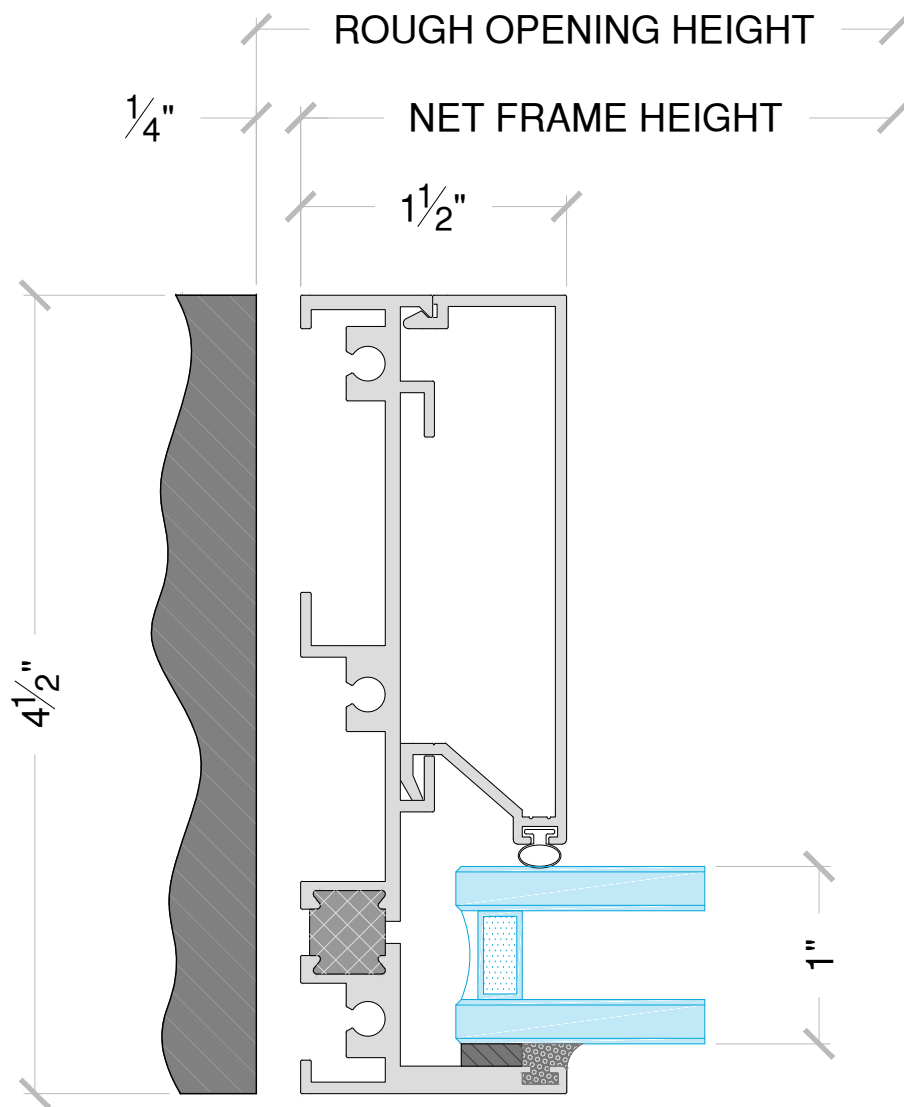

4580 Series - Window Wall

4580 Series - Window Wall

PW Configuration - Single Lite

2PW/2PW Configuration - Multi Lite

4580 Series - Window Wall

P W Configuration - Single Lite

4580 Series - Window Wall

2 P W / 2 P W Configuration - Multi-Lite

4580 Series - Window Wall

1a Window Wall Head - Single Lite

4580 Series - Window Wall

①b Window Wall Head - Multi-Lite

4580 Series - Window Wall

1c Window Wall Head w/ Monolithic Stop

4580 Series - Window Wall

2a

Window Wall Jamb - Single Lite

4580 Series - Window Wall

2b

Window Wall Jamb - Multi-Lite

4580 Series - Window Wall

3a

Intermediate - Vertical
Multi-Lite