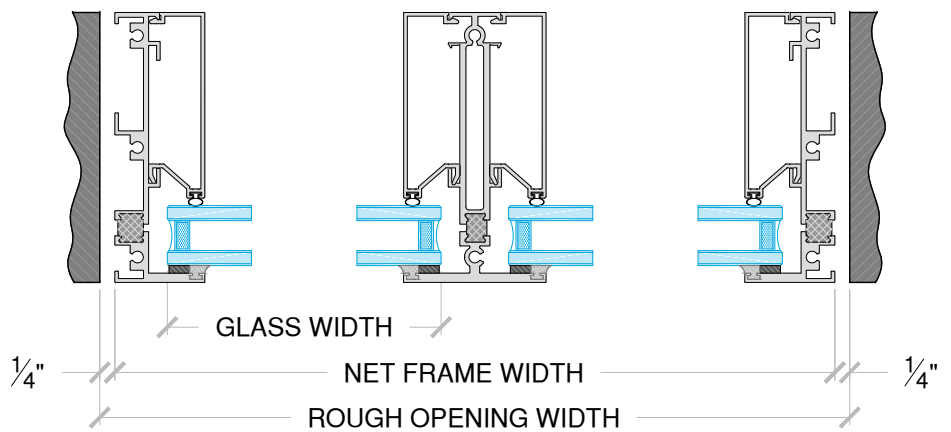

4580 Series - Window Wall

4580 Series - Window Wall

PW Configuration - Single Lite

2PW/2PW Configuration - Multi Lite

4580 Series - Window Wall

P W Configuration - Single Lite

4580 Series - Window Wall

2 P W / 2 P W Configuration - Multi-Lite

4580 Series - Window Wall

1a Window Wall Head - Single Lite

4580 Series - Window Wall

①b Window Wall Head - Multi-Lite

4580 Series - Window Wall

1c Window Wall Head w/ Monolithic Stop

4580 Series - Window Wall

2a

Window Wall Jamb - Single Lite

4580 Series - Window Wall

2b

Window Wall Jamb - Multi-Lite

4580 Series - Window Wall

3a

Intermediate - Vertical
Multi-Lite