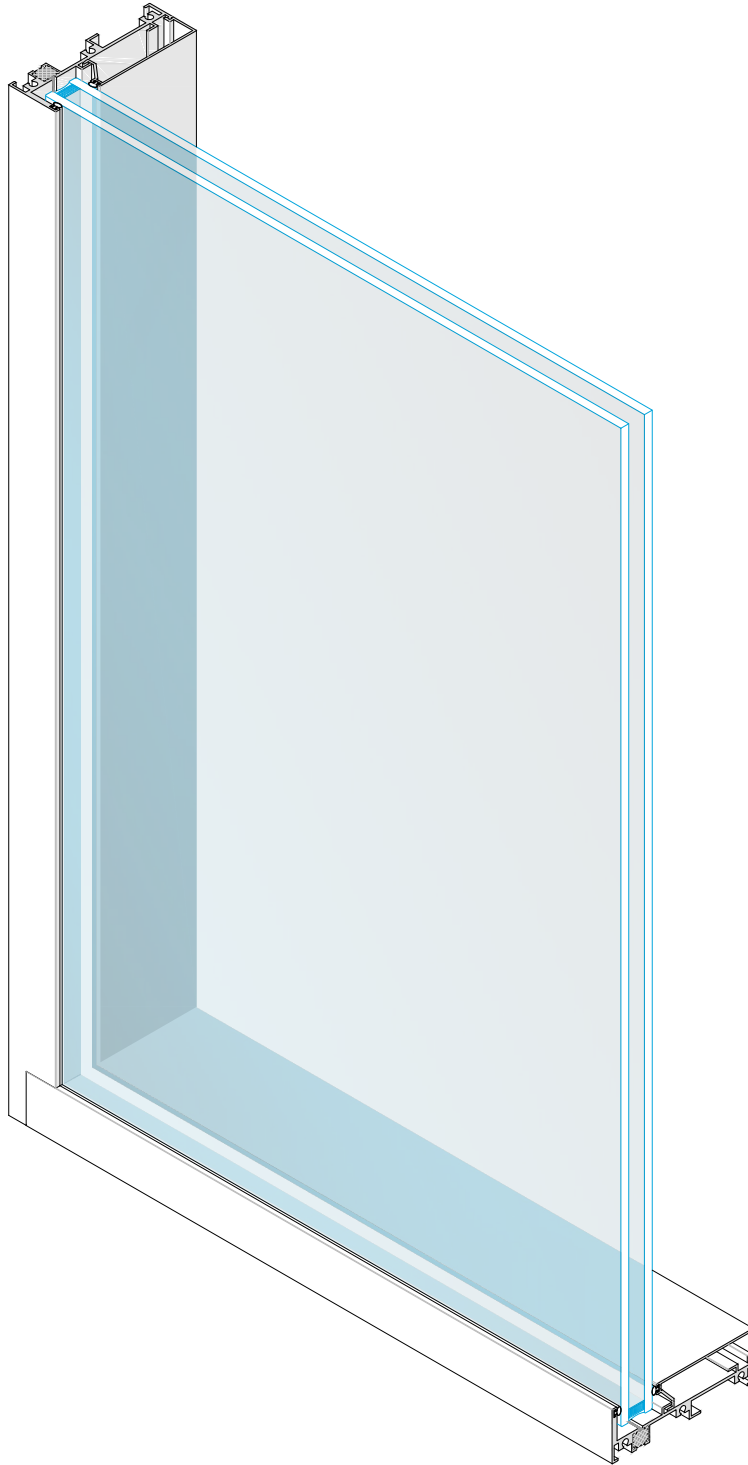

4580 Series - Window Wall

4580 Series - Window Wall

PW Configuration - Single Lite

2PW/2PW Configuration - Multi Lite

4580 Series - Window Wall

P W Configuration - Single Lite

4580 Series - Window Wall

2 P W / 2 P W Configuration - Multi-Lite

4580 Series - Window Wall

1a Window Wall Head - Single Lite

4580 Series - Window Wall

①b Window Wall Head - Multi-Lite

4580 Series - Window Wall

1c Window Wall Head w/ Monolithic Stop

4580 Series - Window Wall

2a

Window Wall Jamb - Single Lite

4580 Series - Window Wall

2b

Window Wall Jamb - Multi-Lite

4580 Series - Window Wall

3a

Intermediate - Vertical
Multi-Lite

4

4b

Window Wall Sill - Multi-Lite